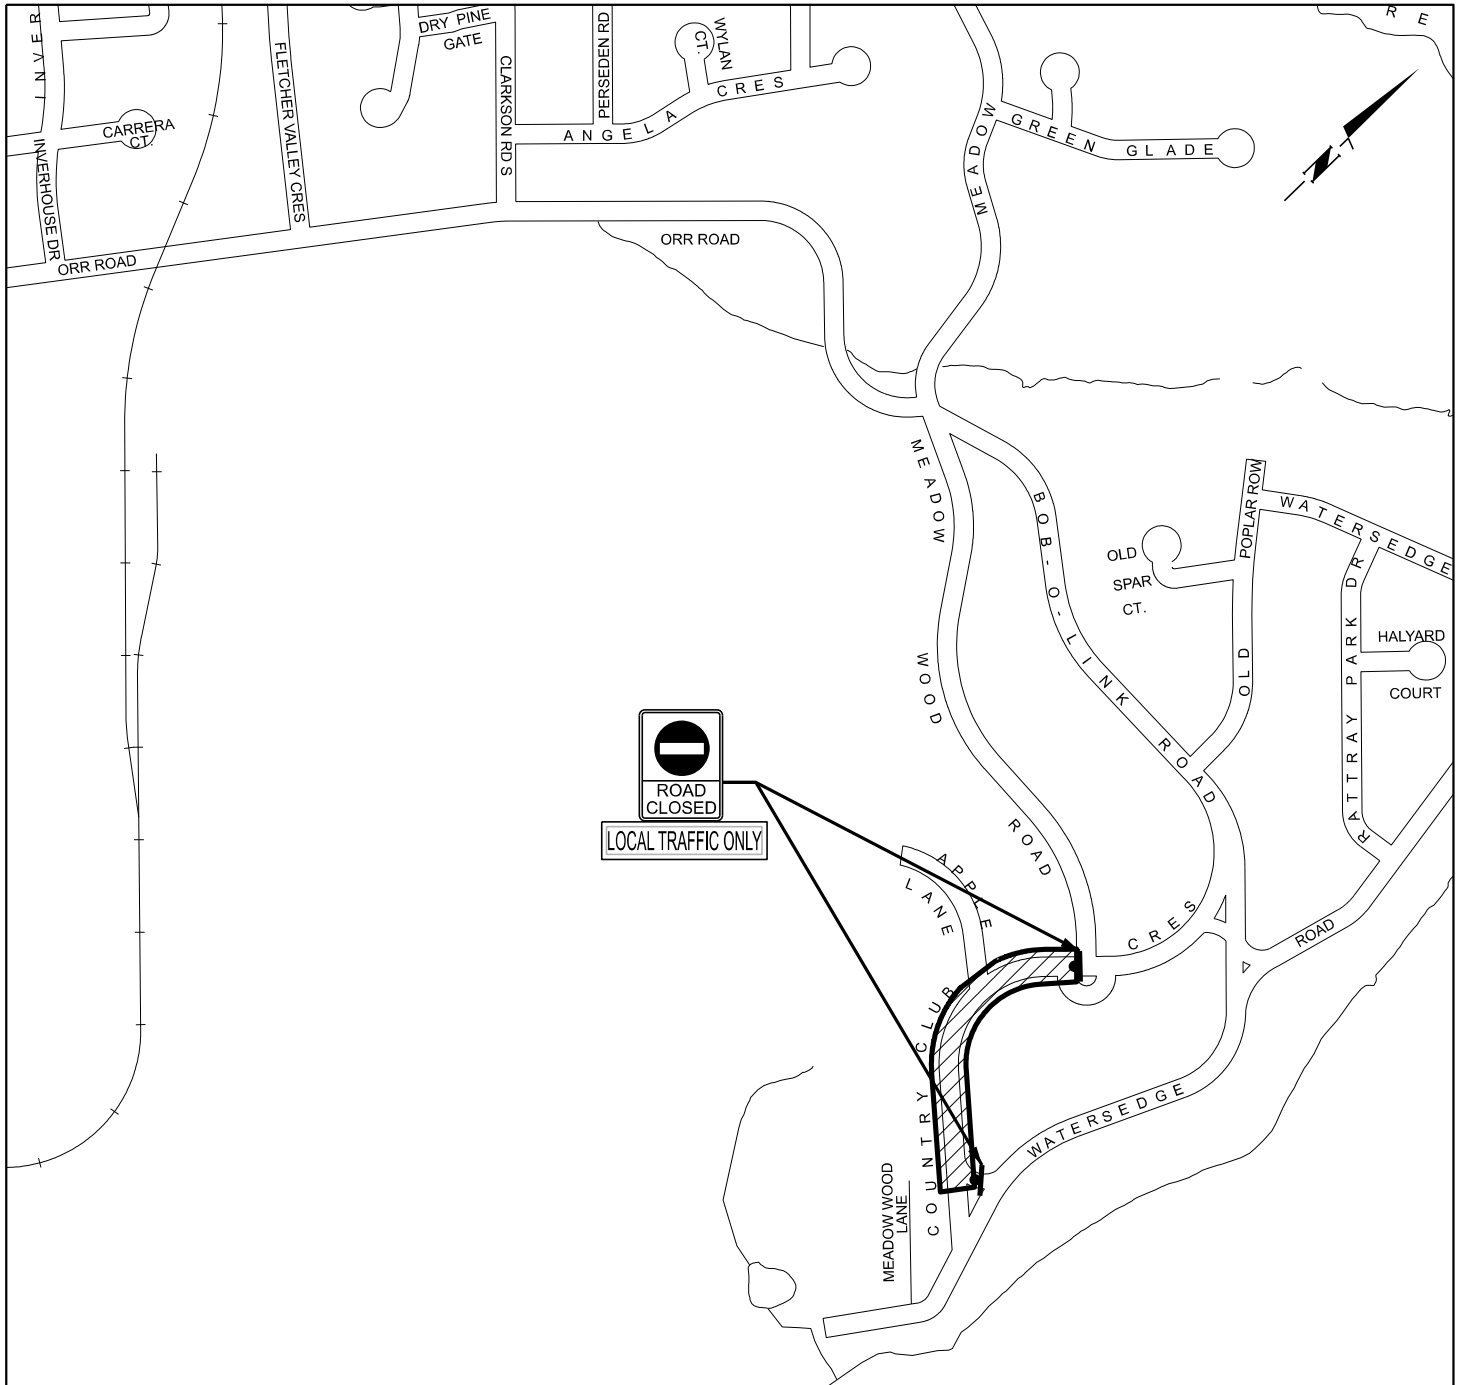

Project 16-2905-B

Country Club Crescent - road closure

Phone: 905-791-7800 ext: 4409
Email: construction@peelregion.ca

Councillor: Alvin Tedjo, Mississauga Ward 2

Legend:

Prop. work area