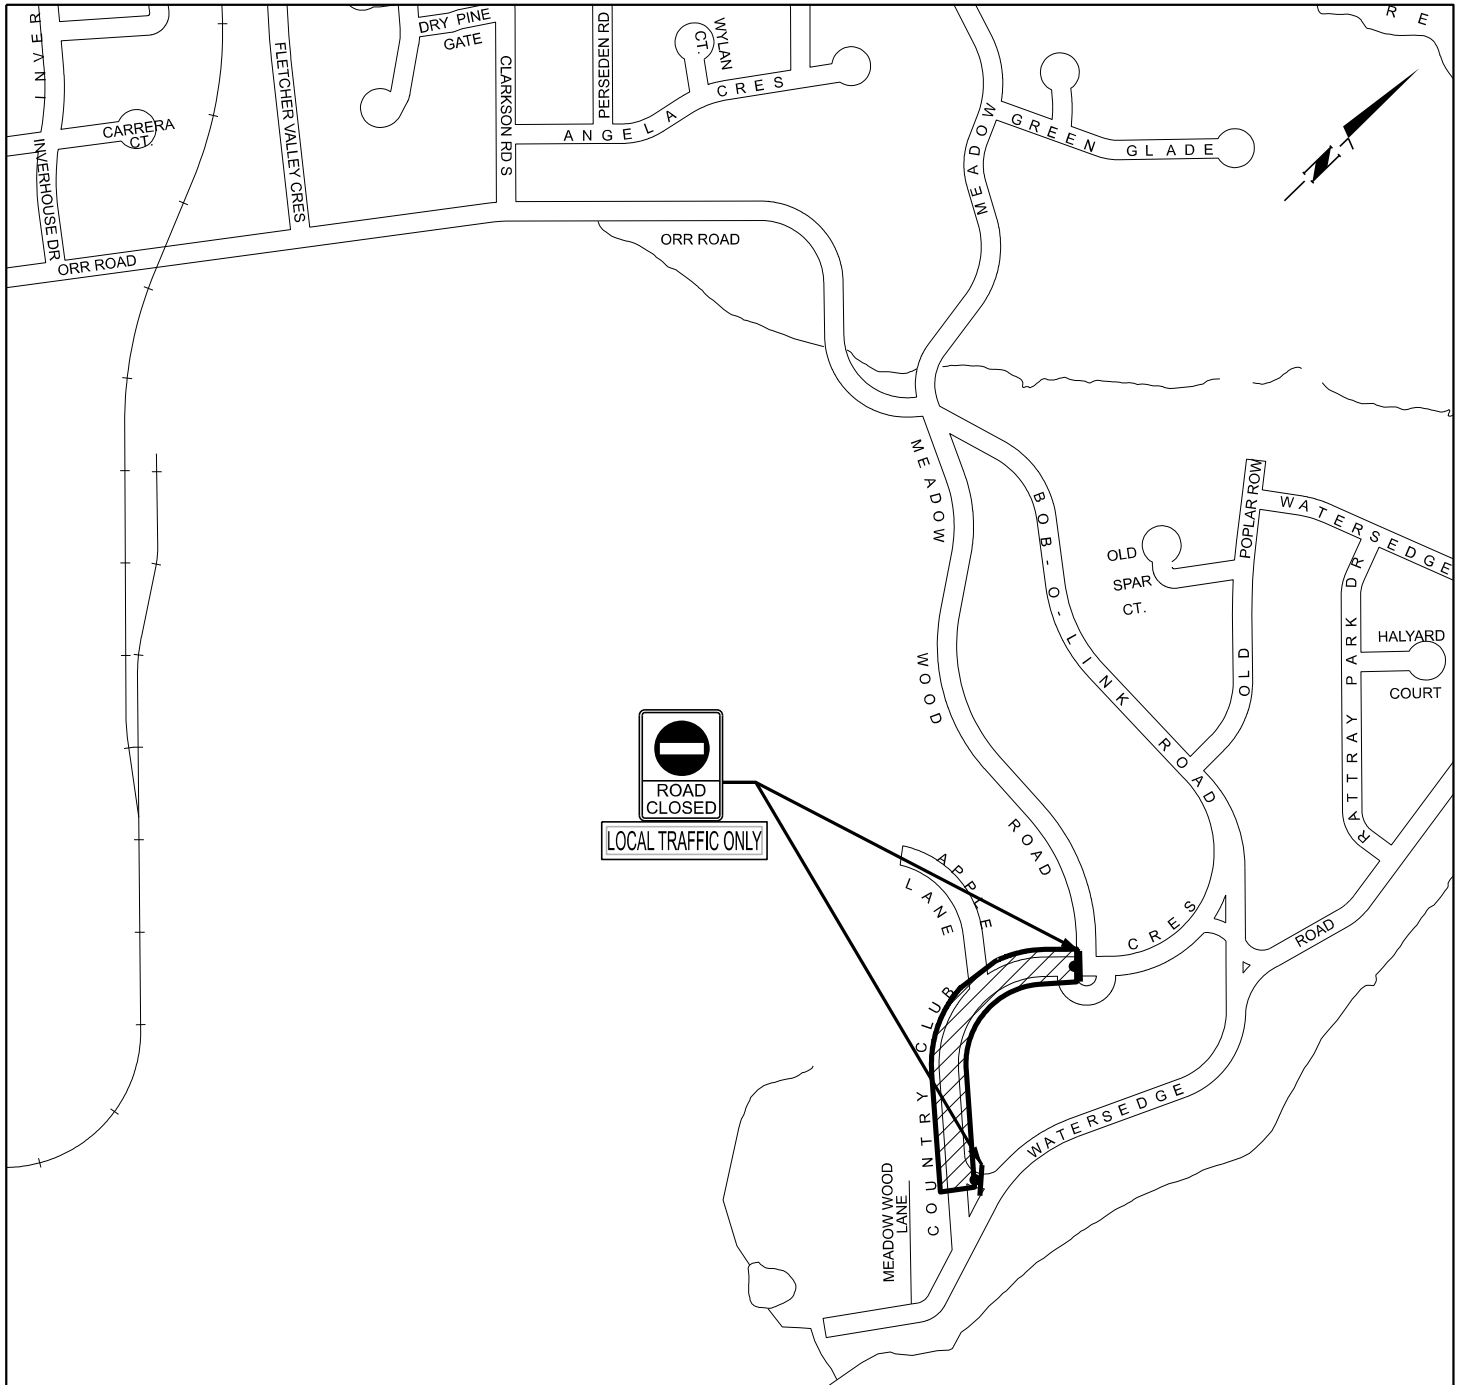

Project 16-2905-B

Country Club Crescent - road closure

Phone: 905-791-7800 ext: 4409
Email: construction@peelregion.ca

Councillor: Alvin Tedjo, Mississauga Ward 2

Legend:

Prop. work area