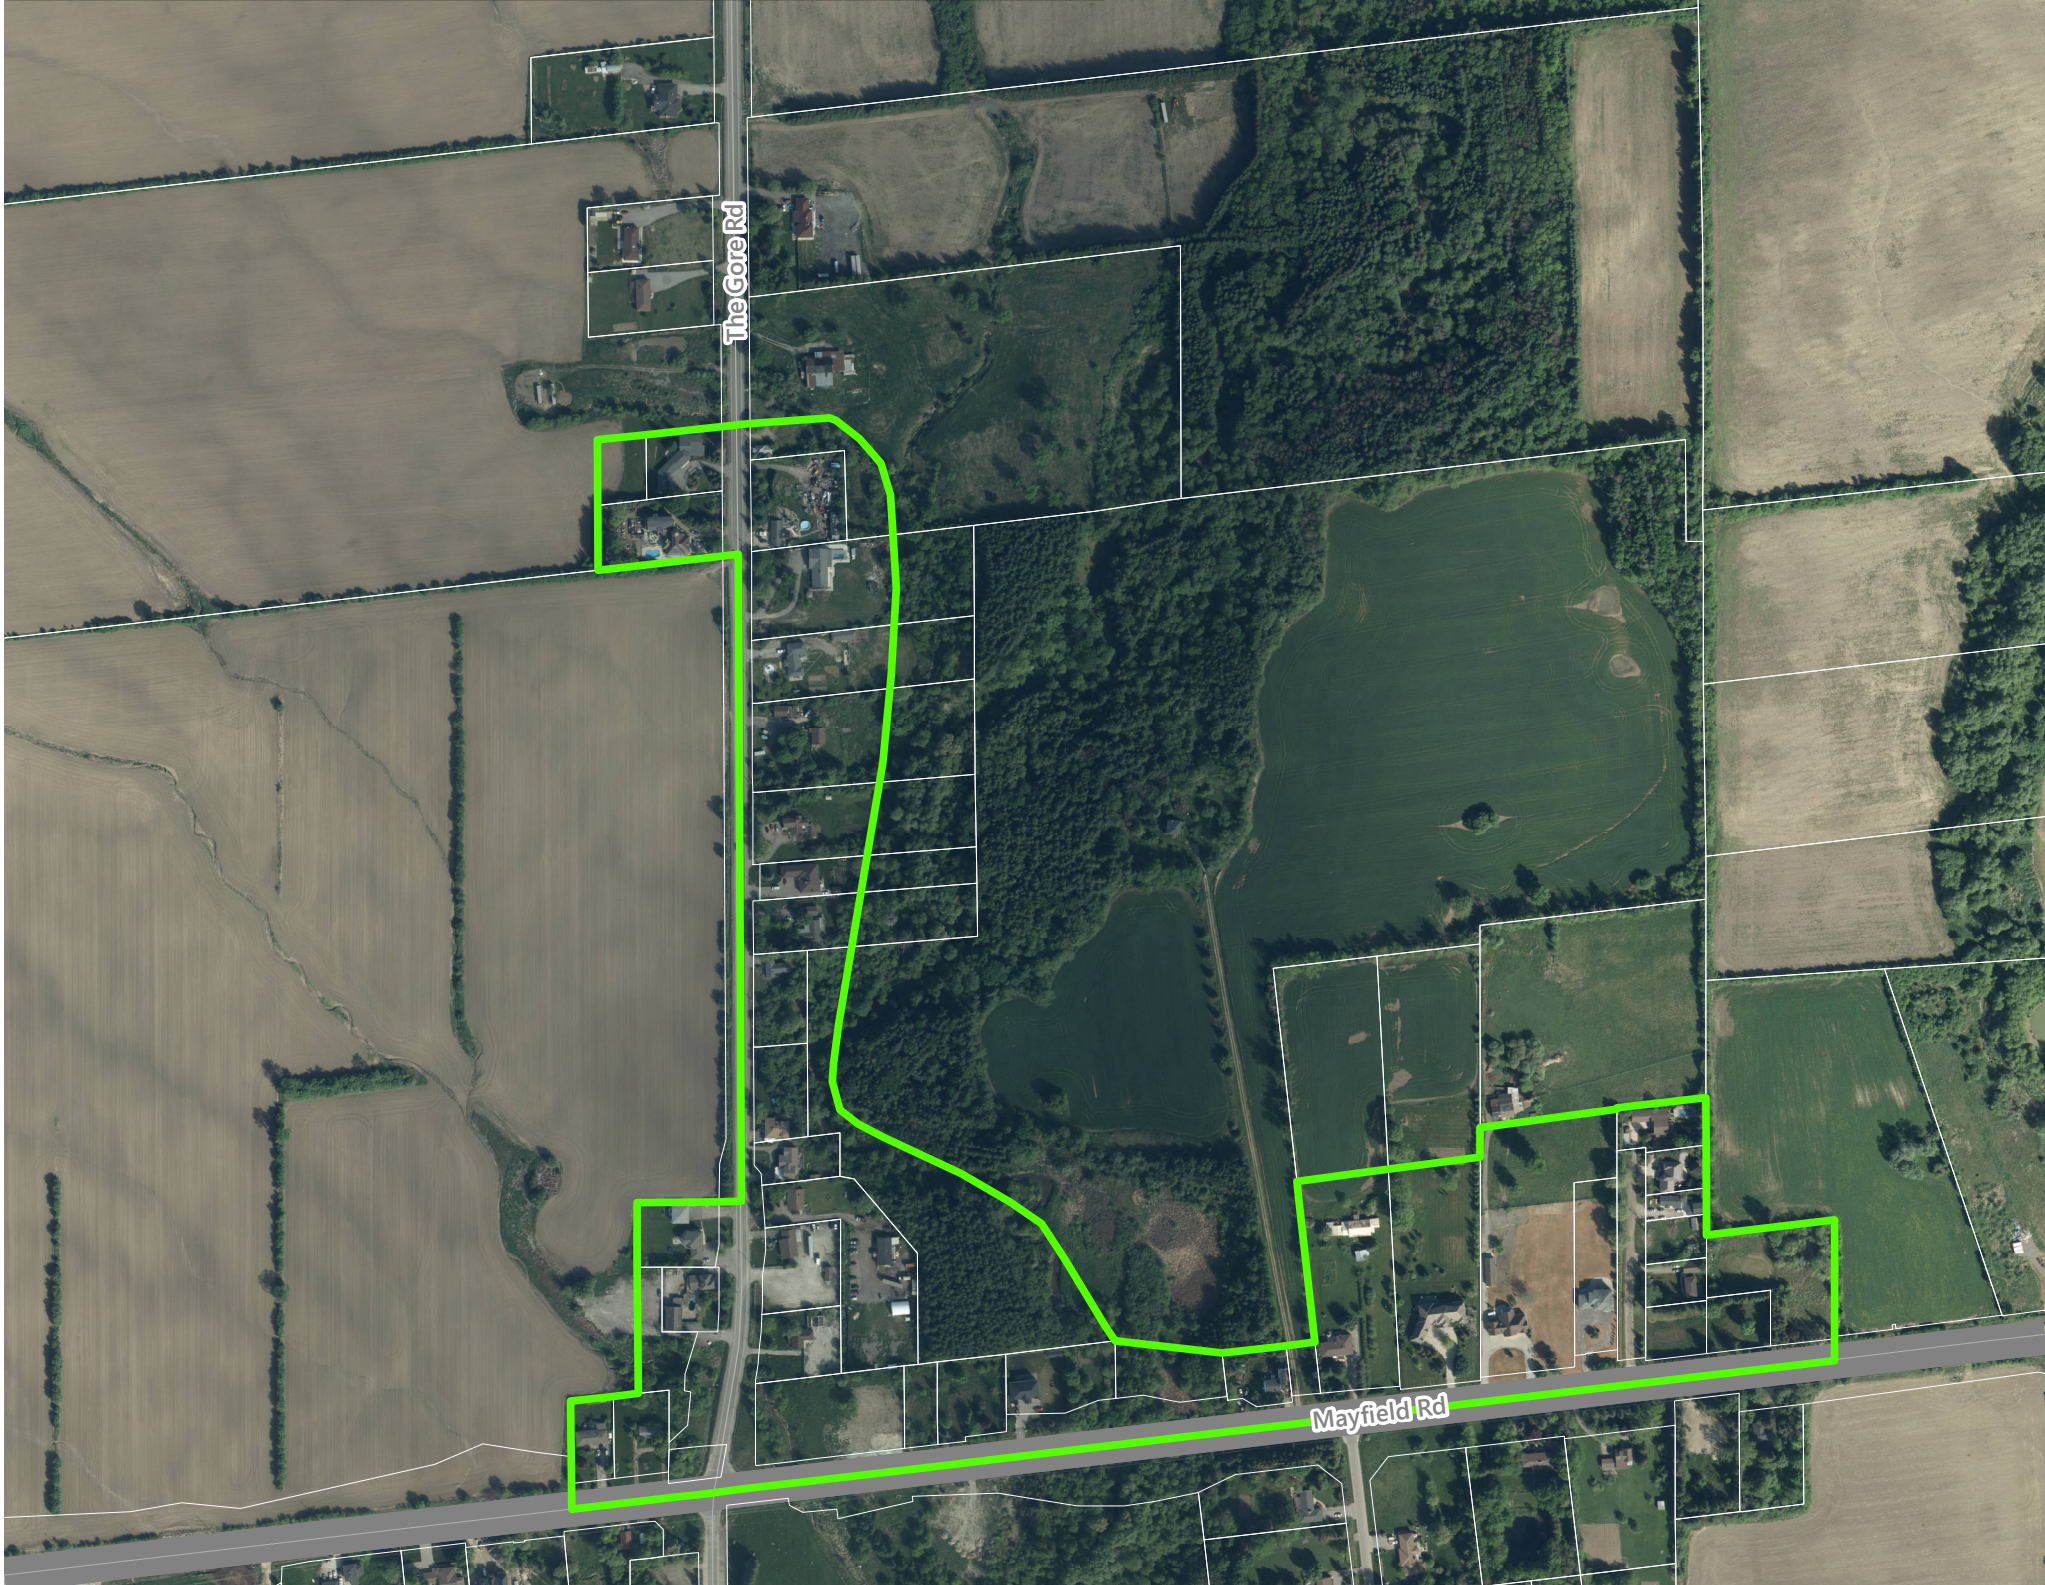

Refined Rural Settlement Area Boundary: Wildfield

Legend

- Refined Rural Settlement Boundary
- Parcel Boundary

Note: Map inset indicates map boundary in the Town of Caledon OP