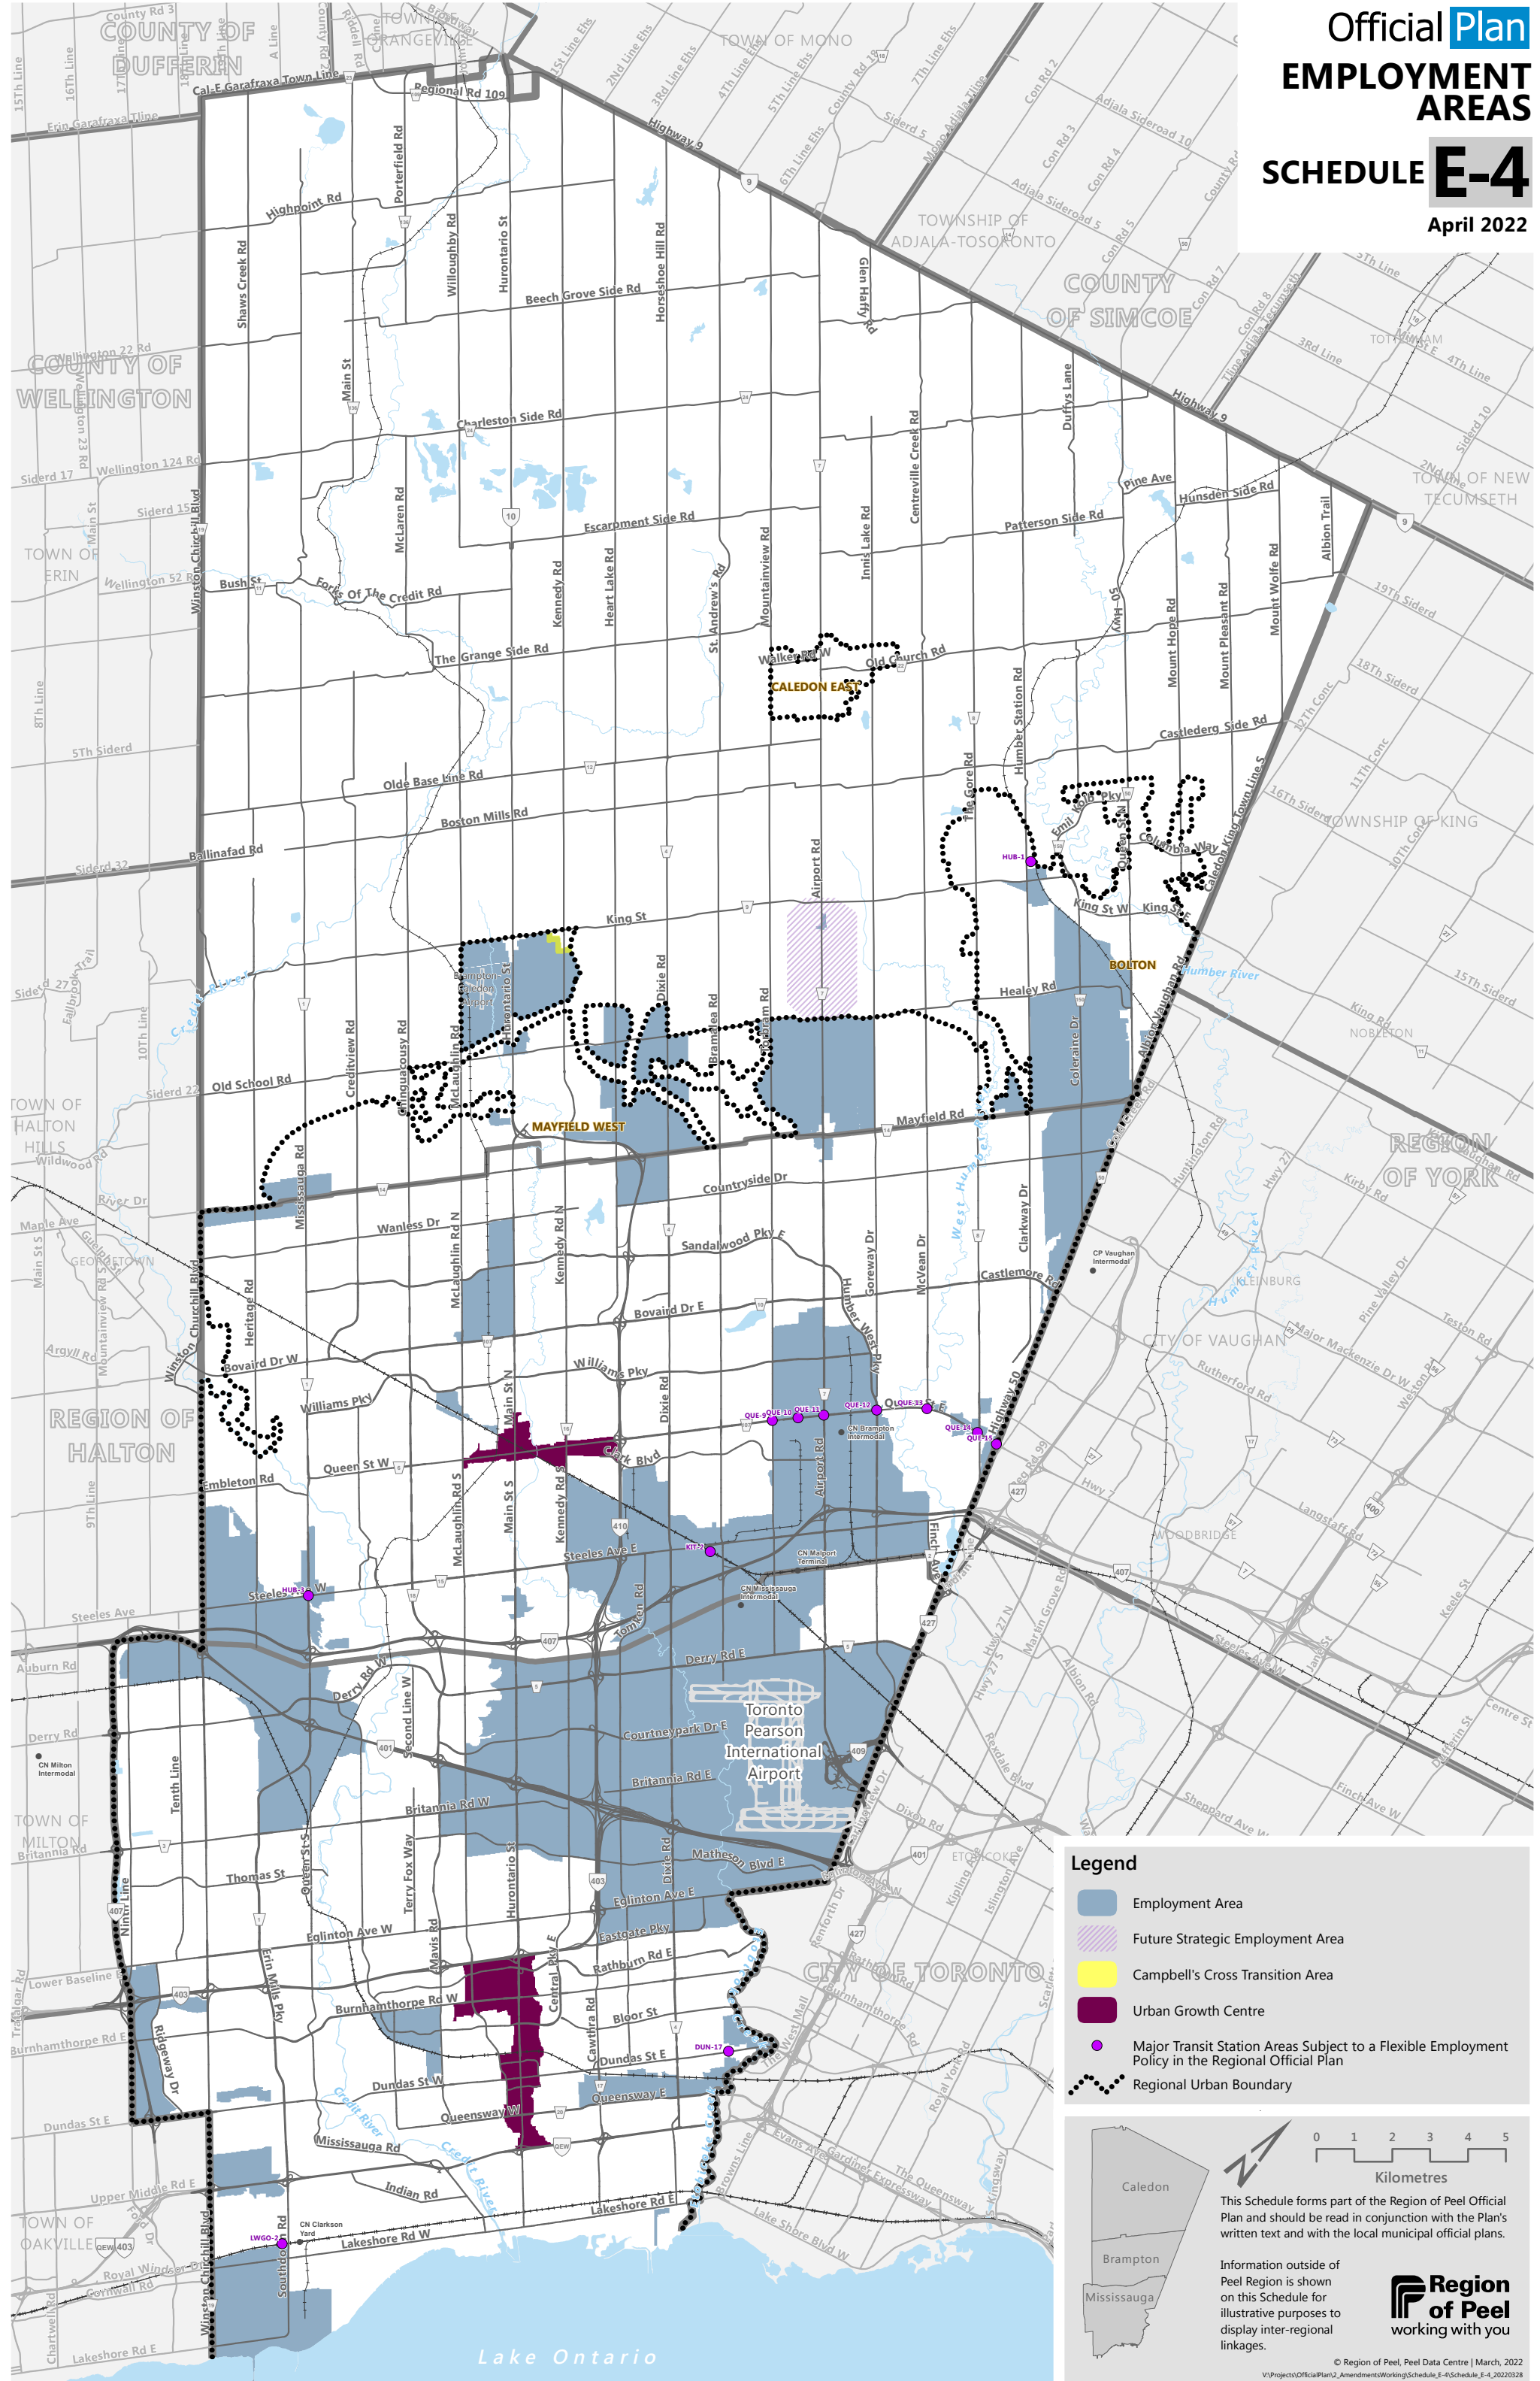

Official **Plan**
EMPLOYMENT
AREAS
SCHEDULE E-4
 April 2022

Legend

- Employment Area
- Future Strategic Employment Area
- Campbell's Cross Transition Area
- Urban Growth Centre
- Major Transit Station Areas Subject to a Flexible Employment Policy in the Regional Official Plan
- Regional Urban Boundary

0 1 2 3 4 5
 Kilometres

This Schedule forms part of the Region of Peel Official Plan and should be read in conjunction with the Plan's written text and with the local municipal official plans.

Information outside of Peel Region is shown on this Schedule for illustrative purposes to display inter-regional linkages.

Region of Peel
 working with you

© Region of Peel, Peel Data Centre | March, 2022
 V:\Projects\OfficialPlan2_Amendments\Working\Schedule_E-4\Schedule_E-4_20220328