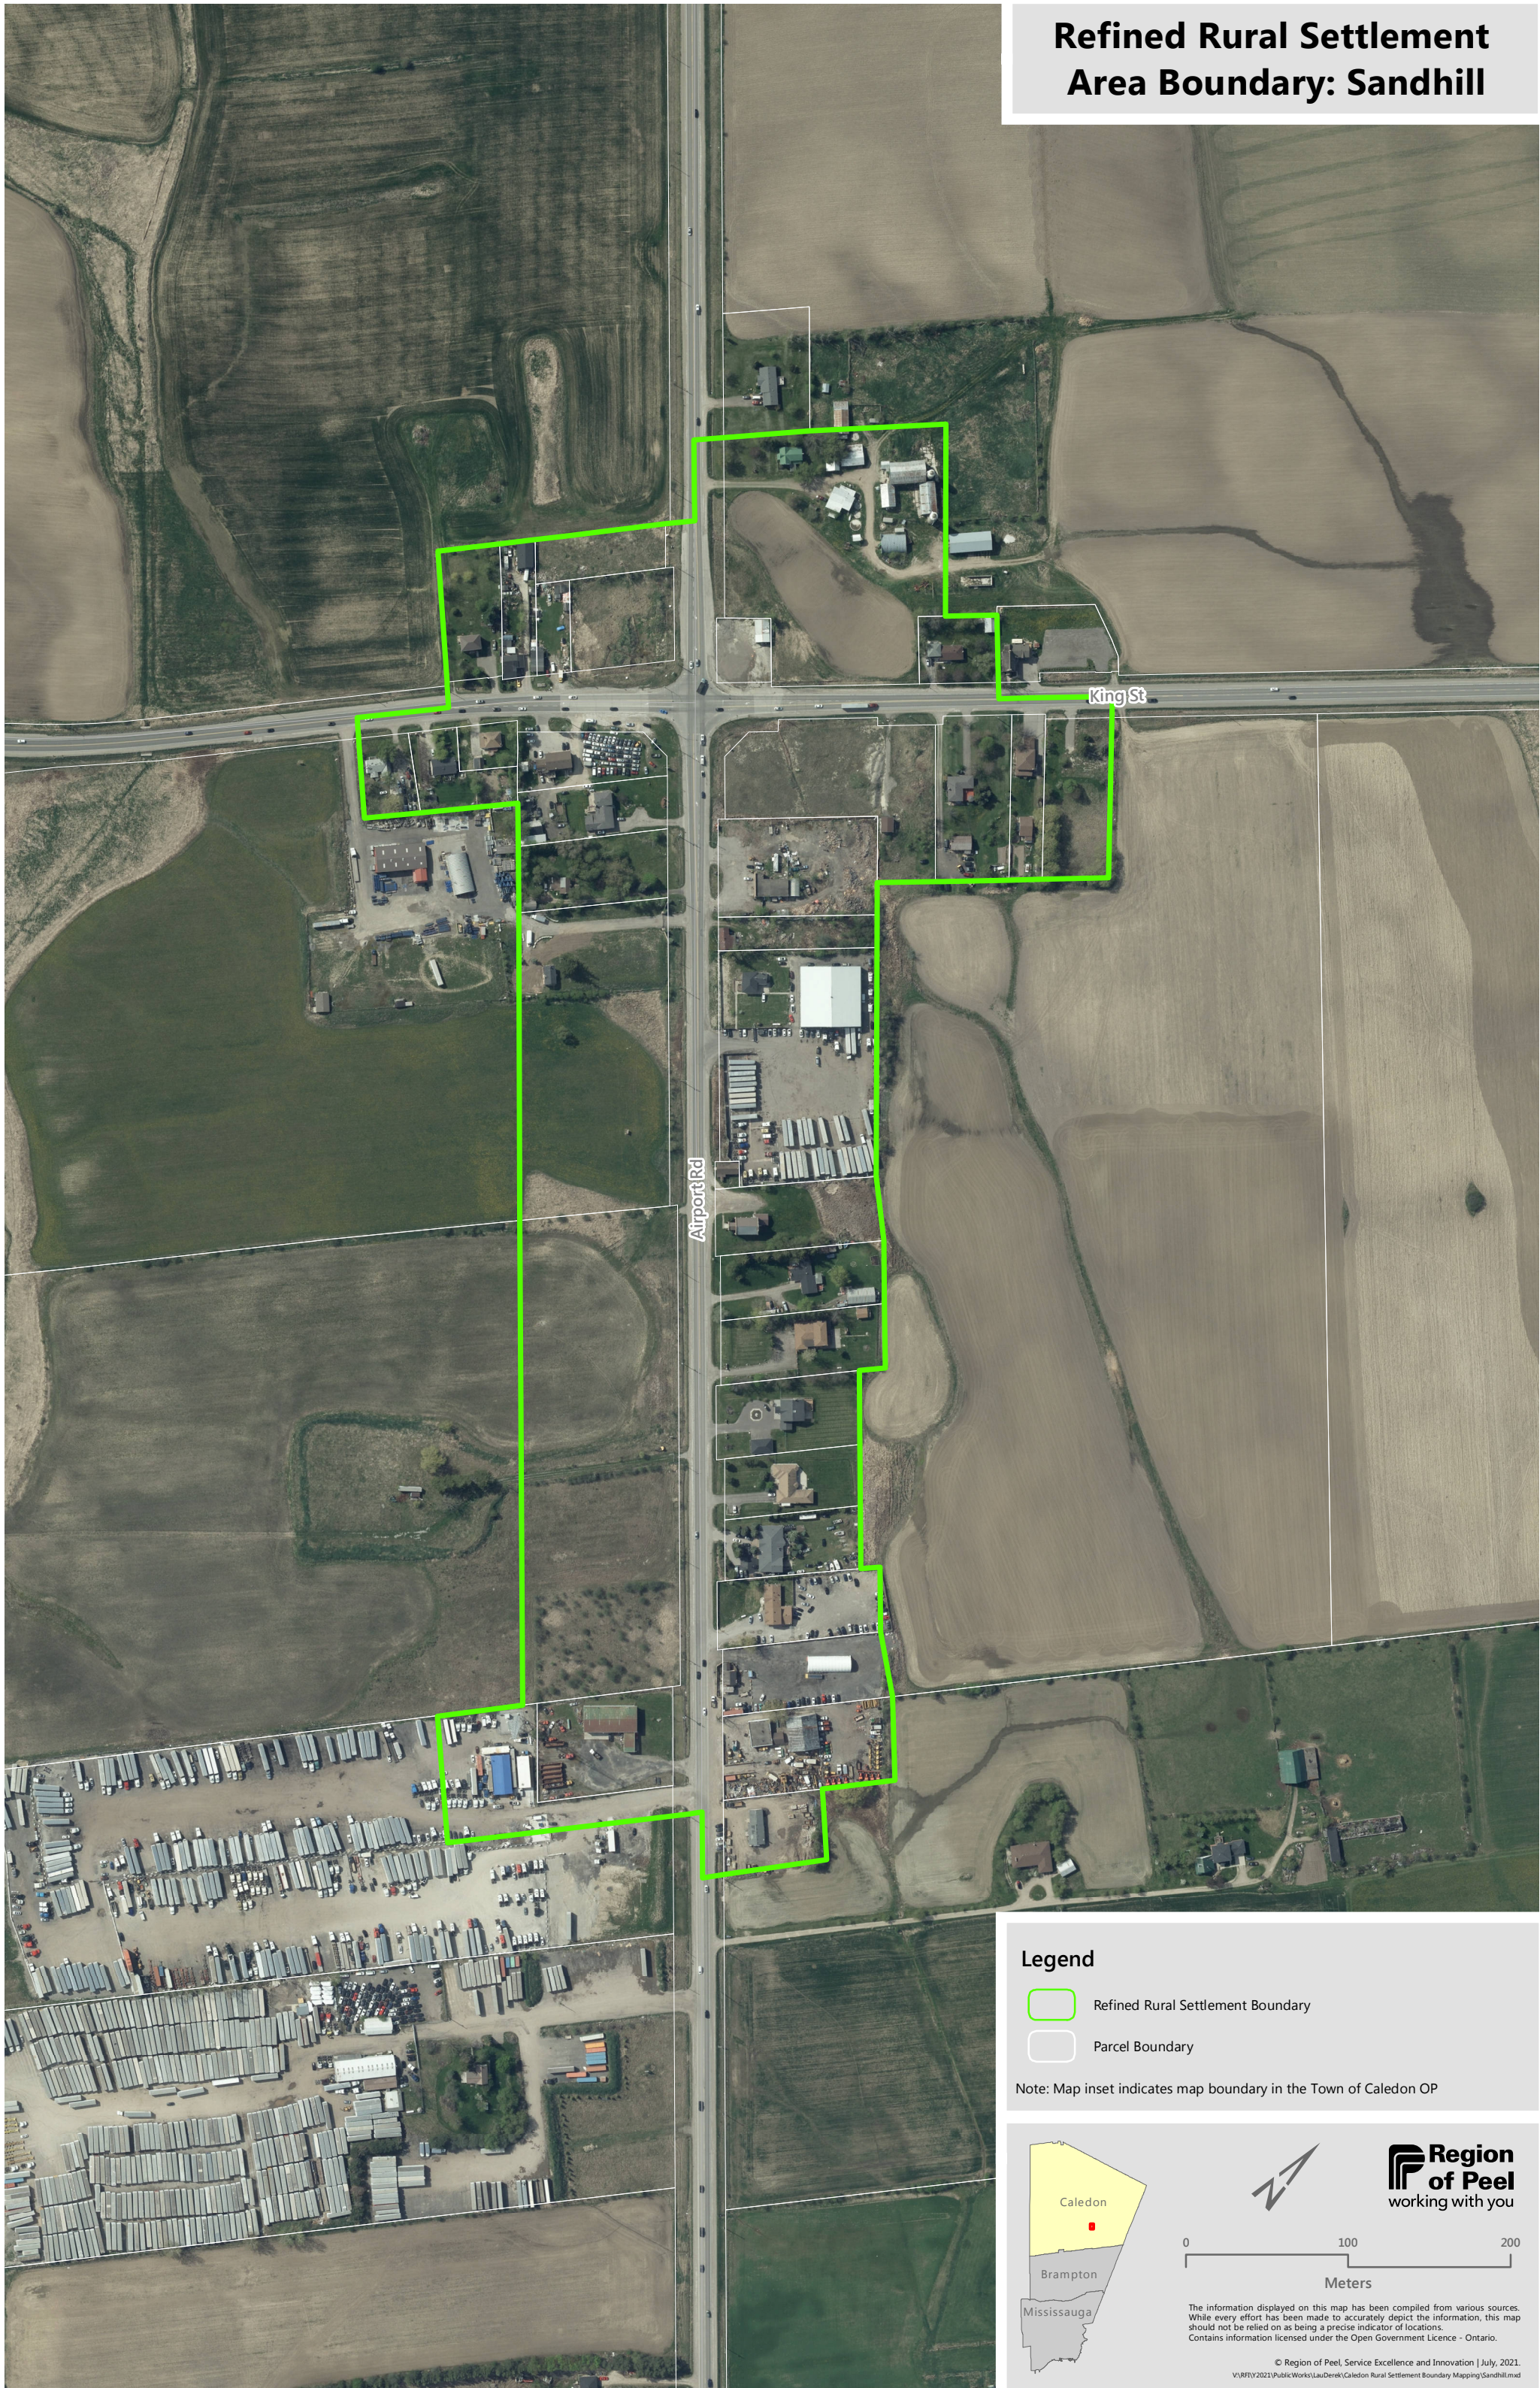

Refined Rural Settlement Area Boundary: Sandhill

Legend

-  Refined Rural Settlement Boundary
-  Parcel Boundary

Note: Map inset indicates map boundary in the Town of Caledon OP

0 100 200
Meters

The information displayed on this map has been compiled from various sources. While every effort has been made to accurately depict the information, this map should not be relied on as being a precise indicator of locations. Contains information licensed under the Open Government Licence - Ontario.