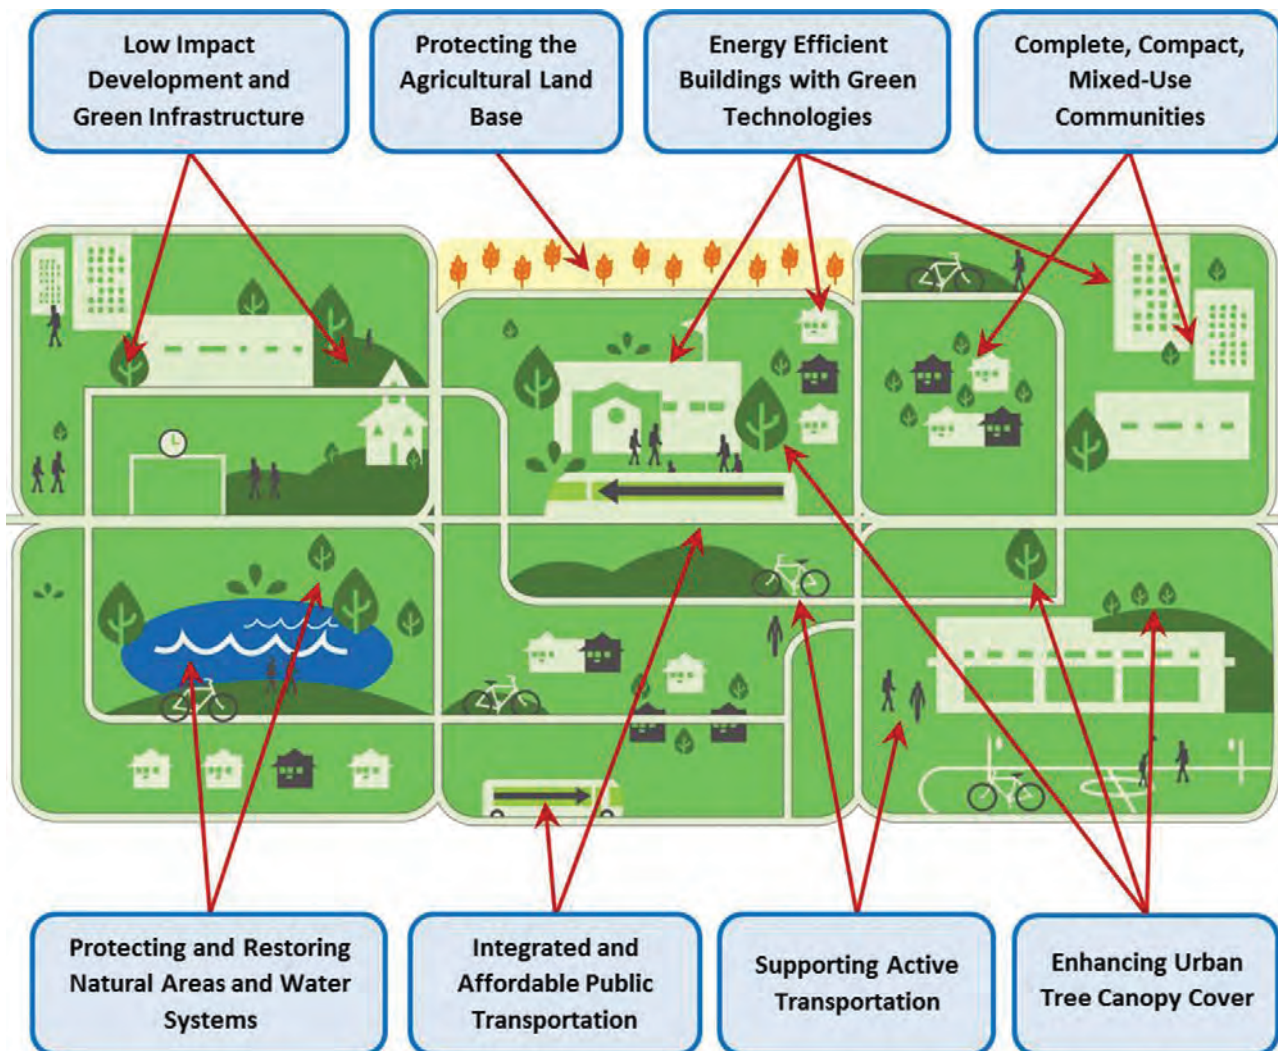

Regional Official Plan policies will...

- Implement provincial policy direction to reduce GHG emissions and prepare for the impacts of a changing climate
- Recognize that land-use planning can play a significant role in how the Region can mitigate and adapt to climate change
- Incorporate climate change policies into the Regional Official Plan to help develop sustainable, resilient communities

How can I stay involved?

Follow @regionofpeel twitter page or request notification at planpeel@peelregion.ca

Climate Change

How are climate change policies formed?

Regional studies on municipal risks and Provincial policy requirements related to climate change provide a framework to add or strengthen existing policies in the Regional Official Plan to enhance the Region's ability to address the predicted impacts of climate change.

The integration of key land use planning policies will assist the Region in reducing GHG emissions and achieve a healthy and sustainable community, which are essential to building resilience to the impacts of climate change.