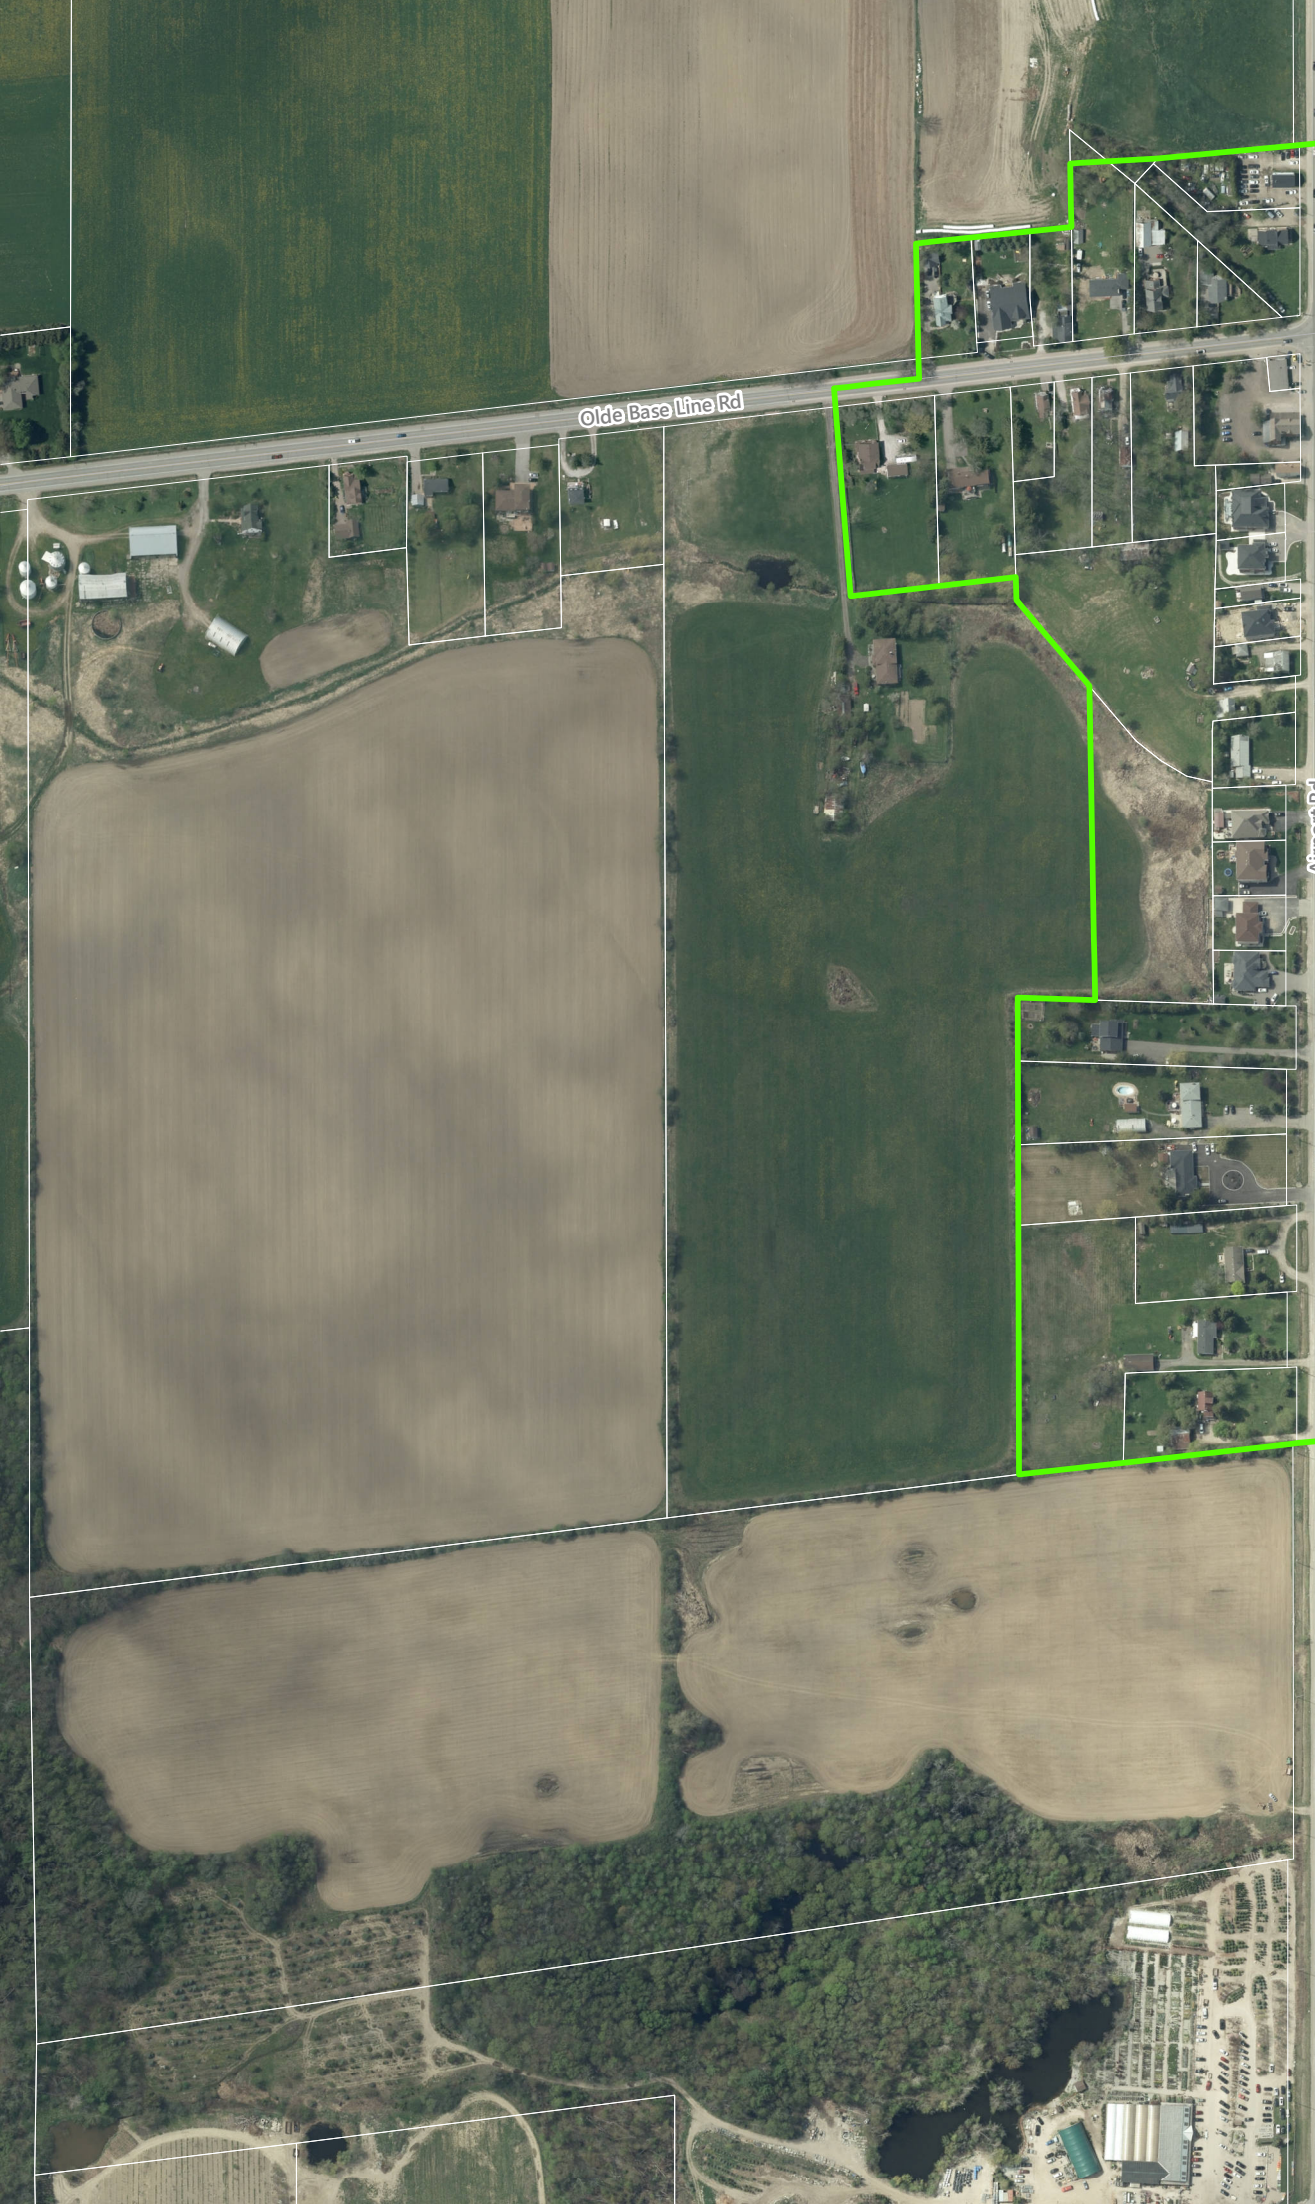

Refined Rural Settlement Area Boundary: Mono Road

Legend

- Refined Rural Settlement Boundary
- Parcel Boundary

Note: Map inset indicates map boundary in the Town of Caledon OP

Region of Peel
working with you

0 100 200
Meters