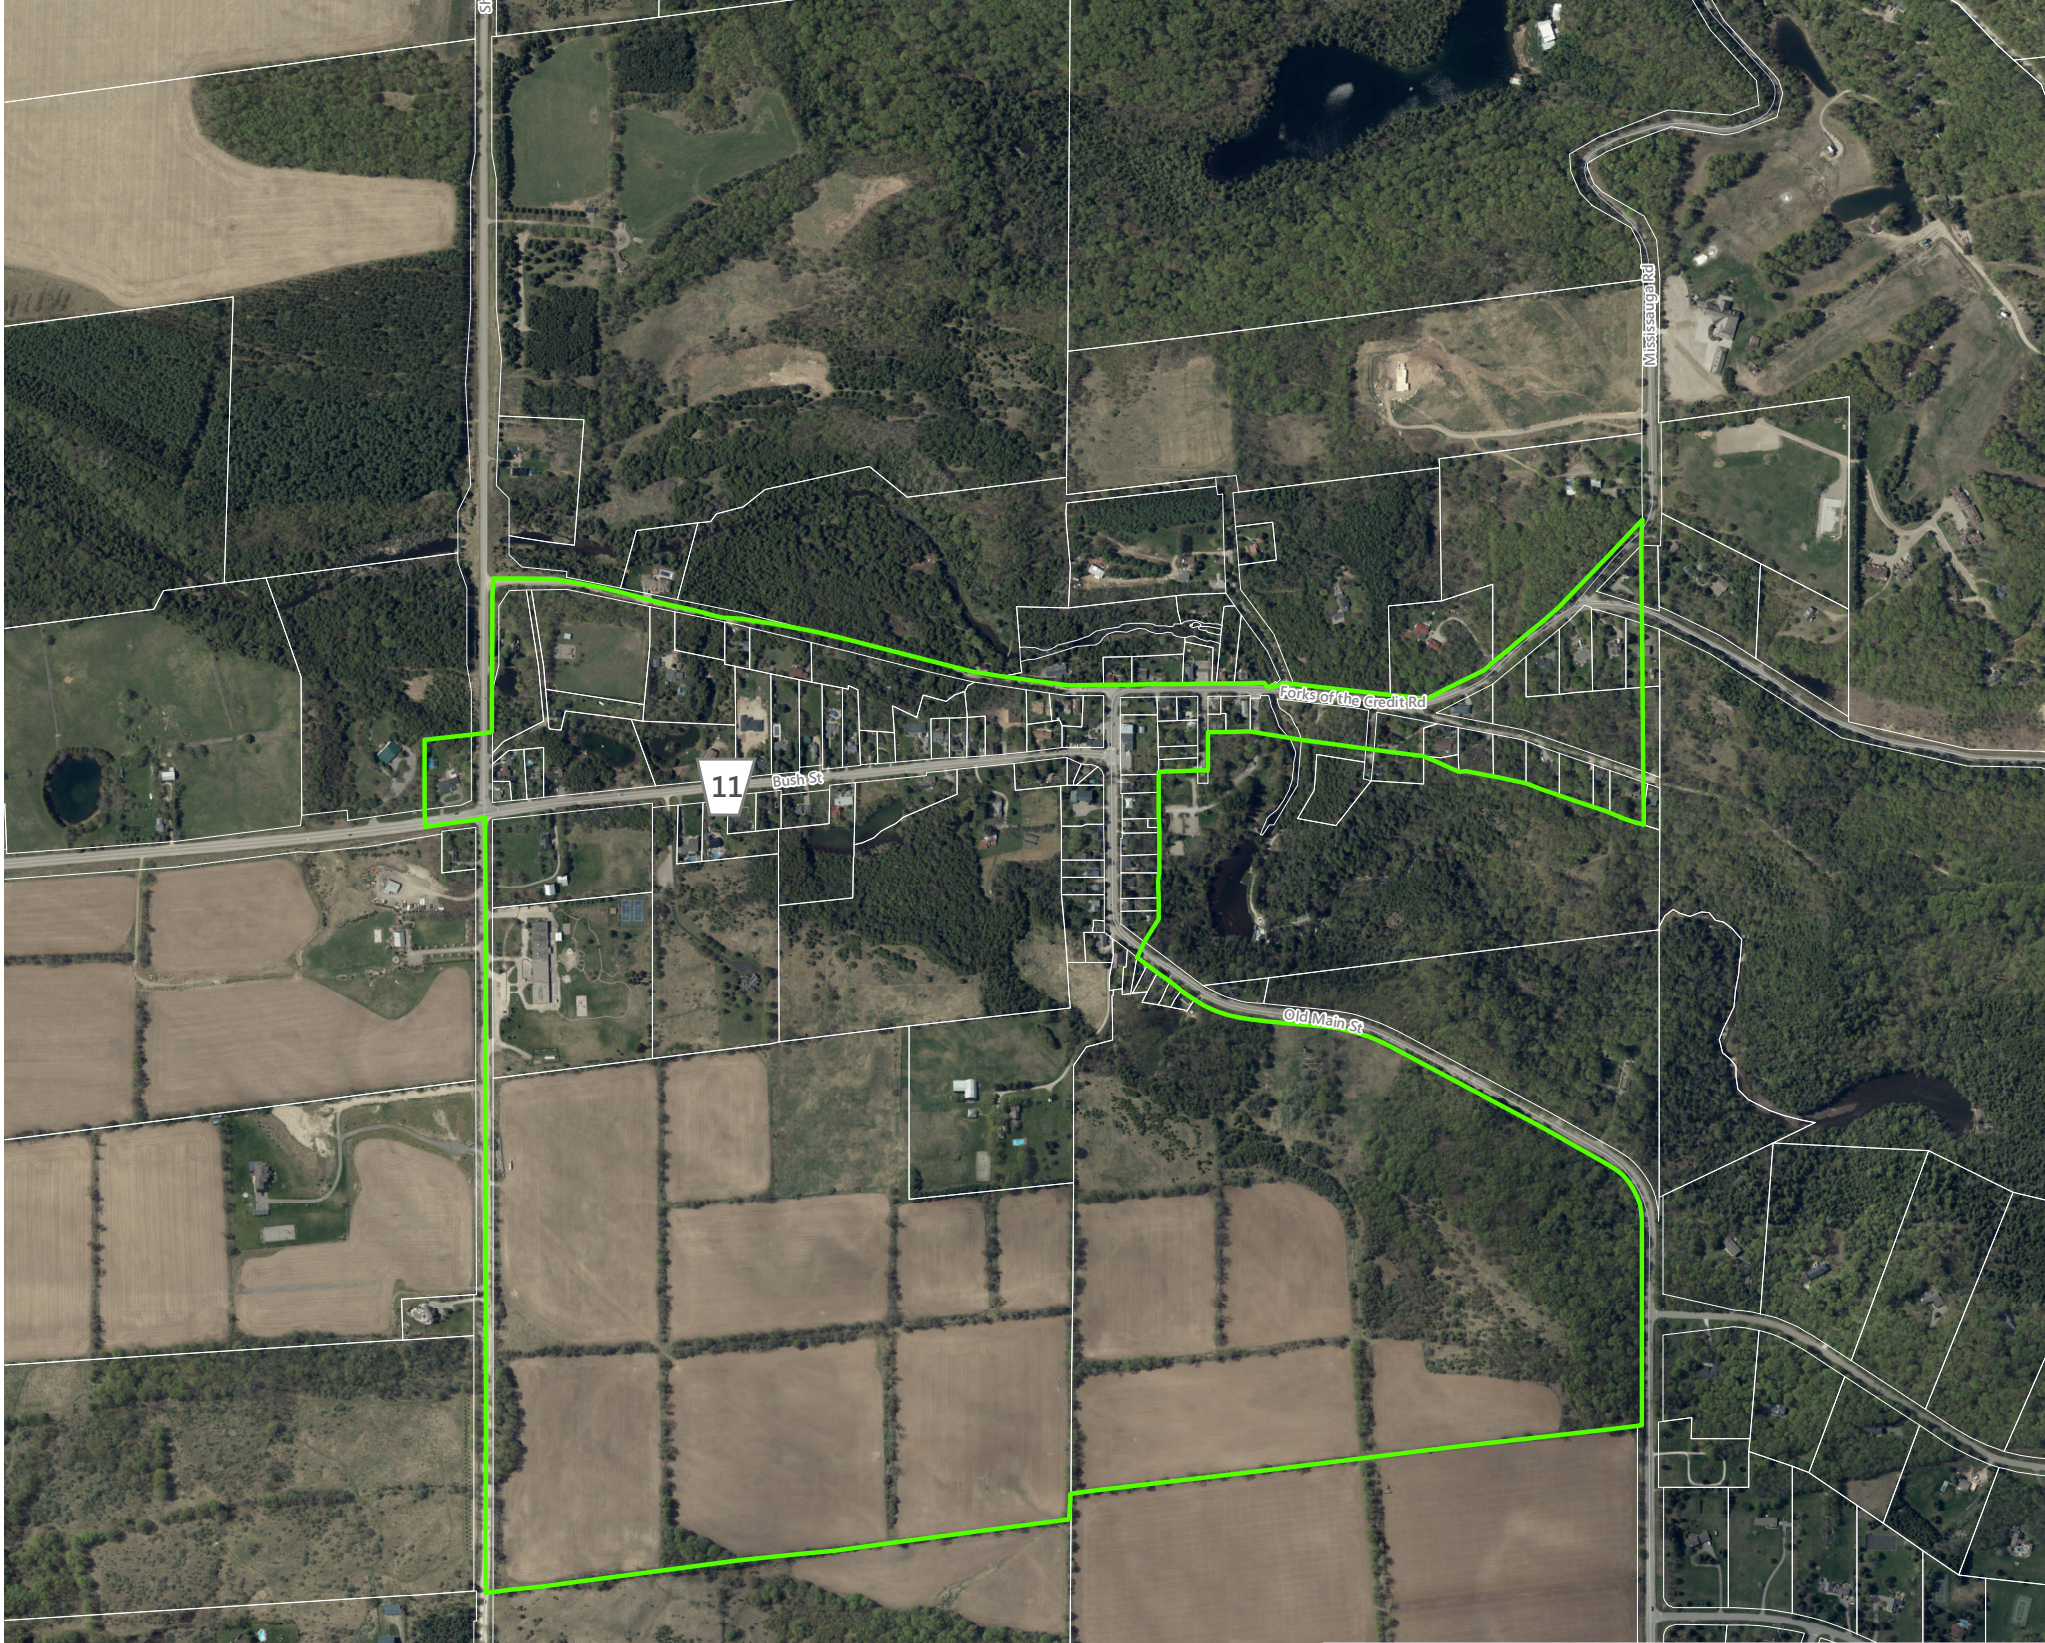

Refined Rural Settlement Area Boundary: Belfountain

Legend

- Refined Rural Settlement Boundary
- Parcel Boundary

Note: Map inset indicates map boundary in the Town of Caledon OP

Region of Peel
working with you