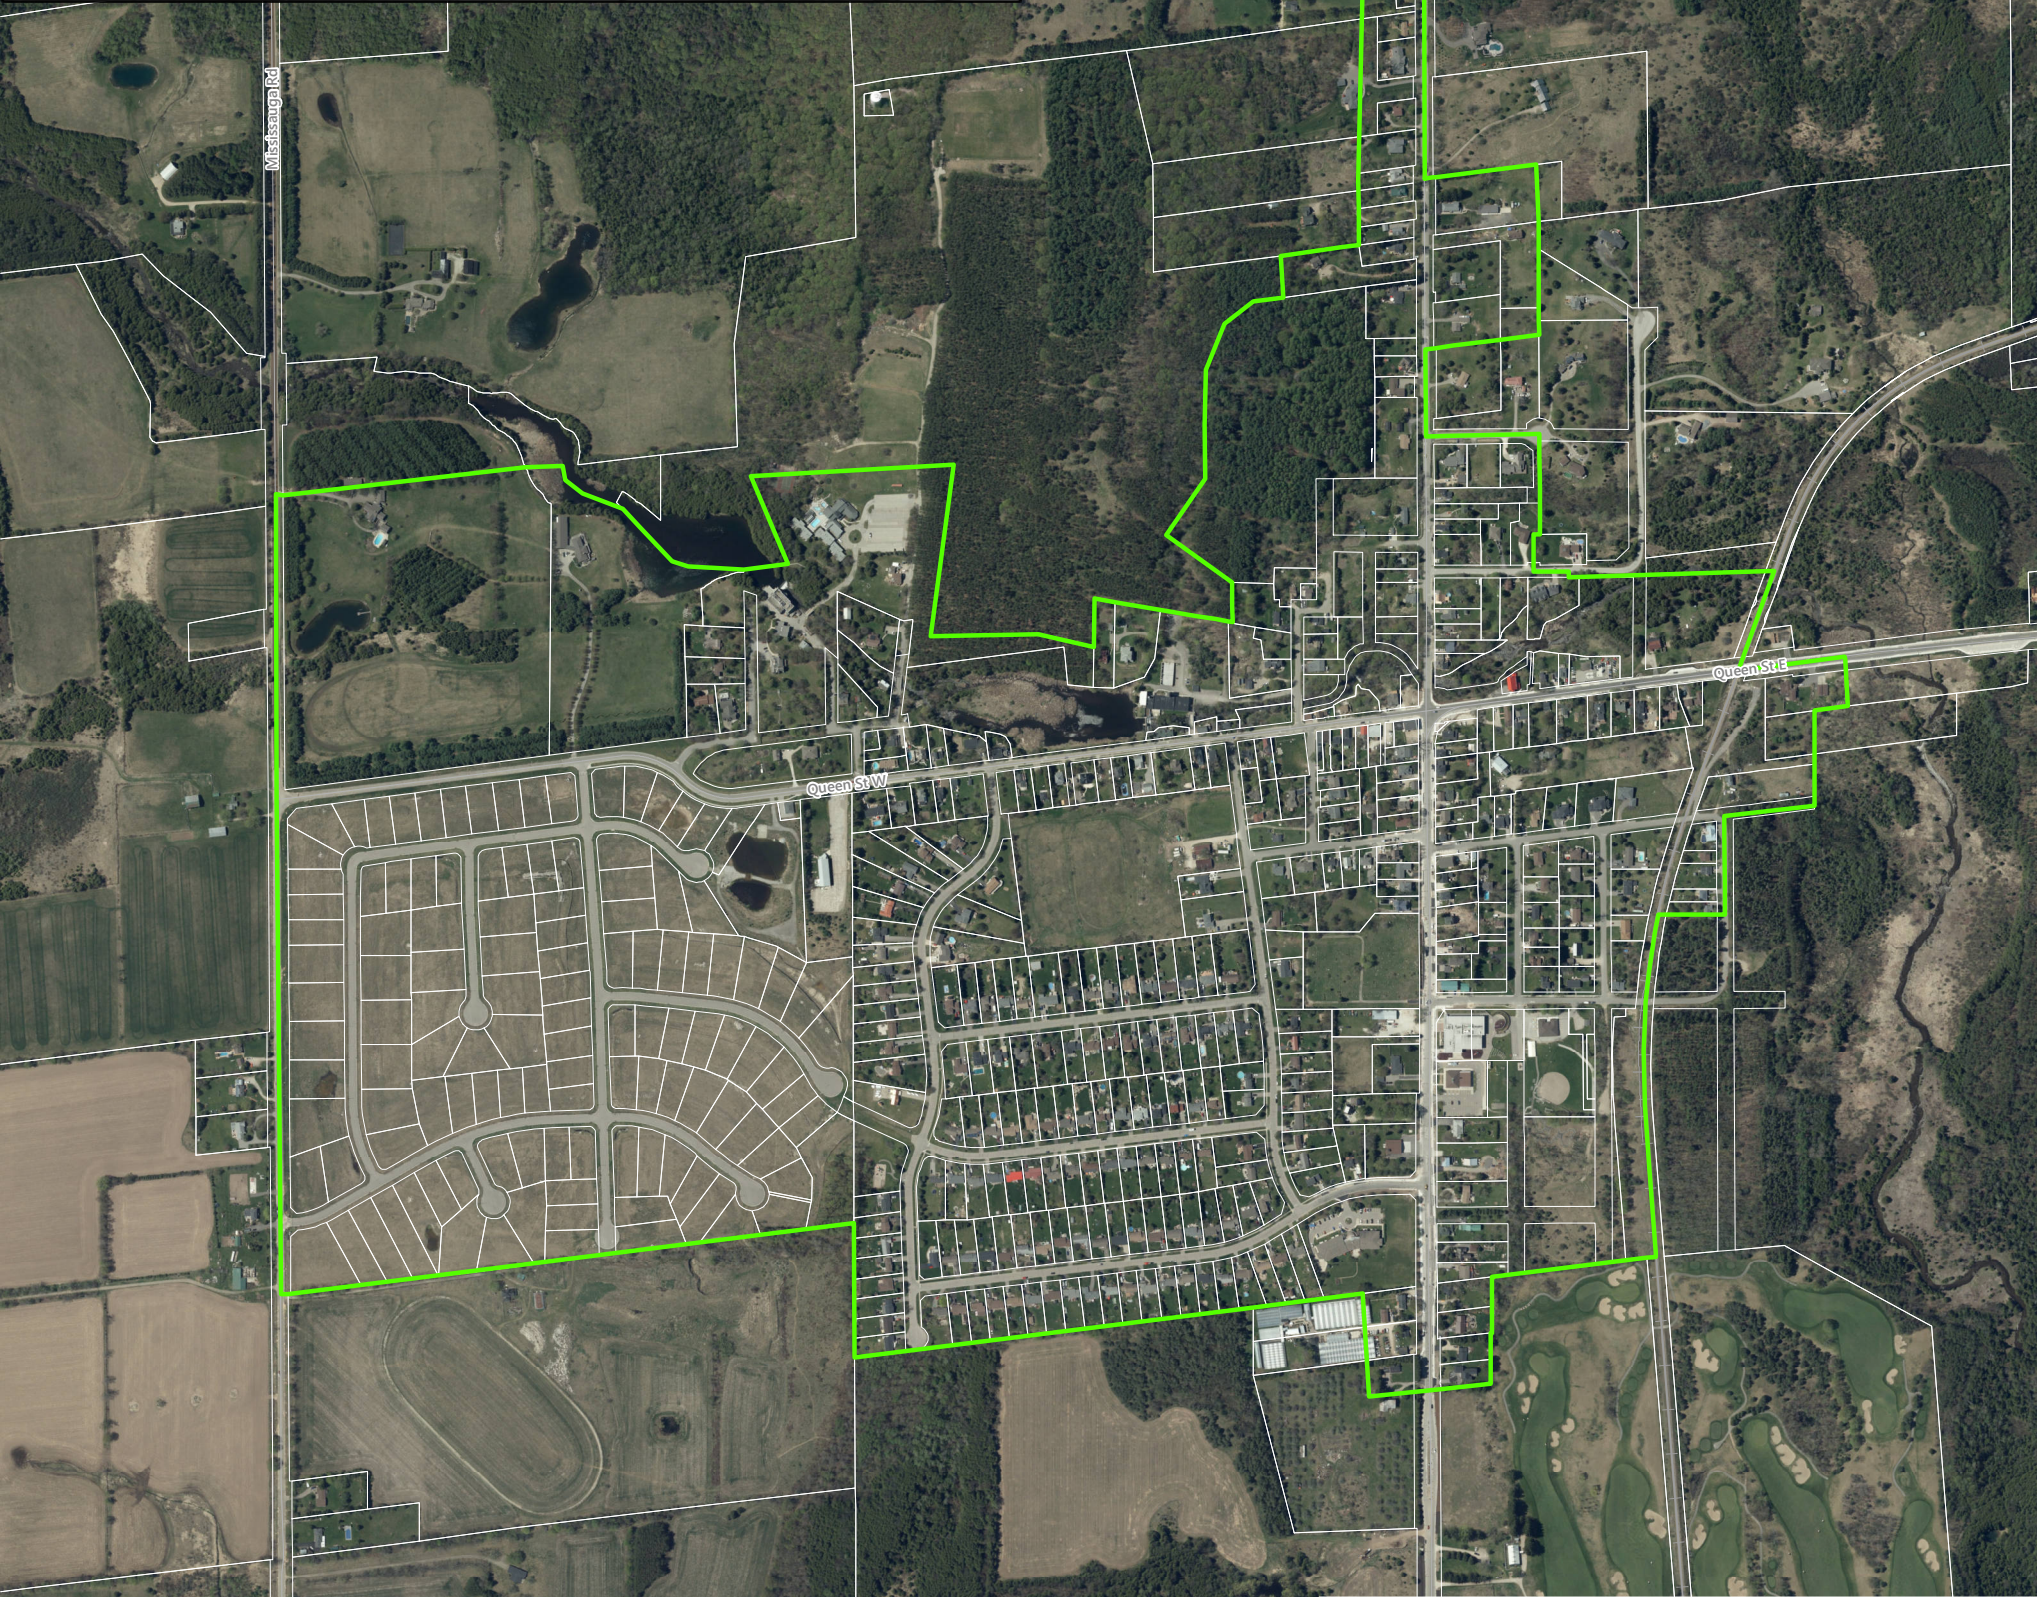

Refined Rural Settlement Area Boundary: Alton

Legend

- Refined Rural Settlement Boundary
- Parcel Boundary

Note: Map inset indicates map boundary in the Town of Caledon OP