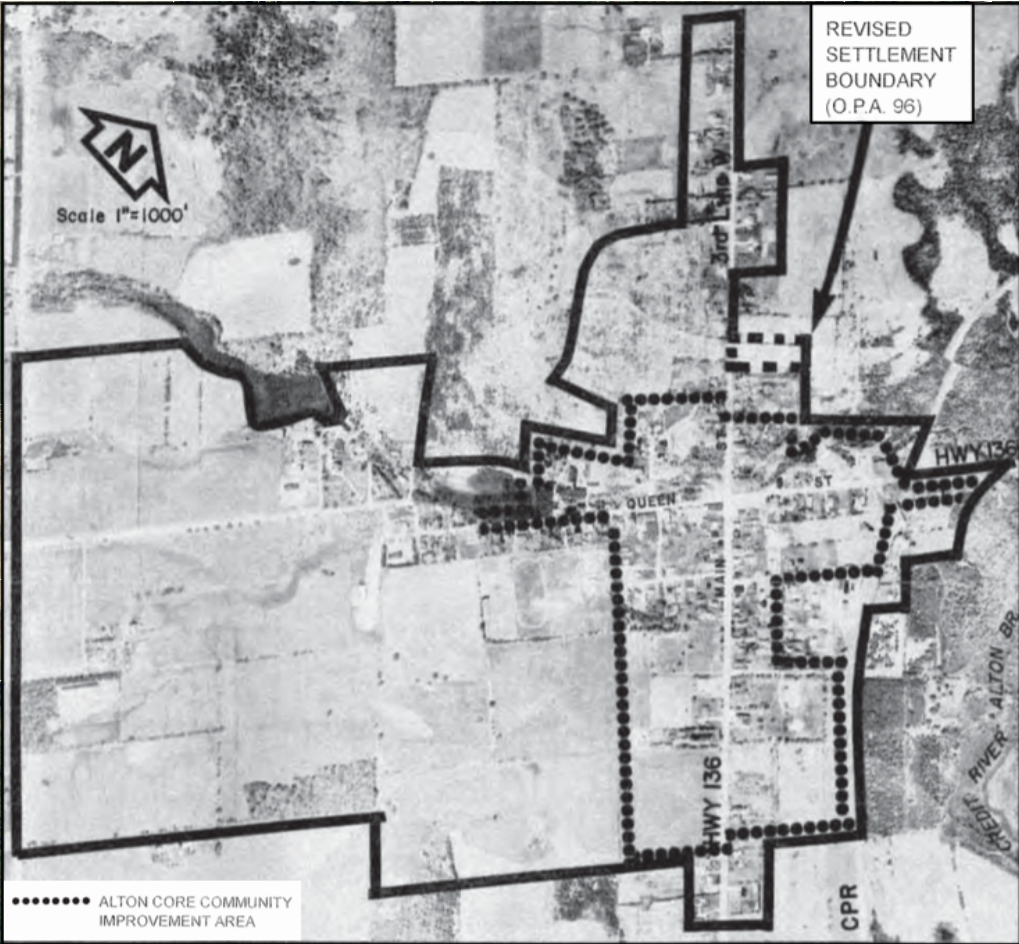

Refined Rural Settlement Area Boundary: Alton

Legend

- Refined Rural Settlement Boundary
- Parcel Boundary

Note: Map inset indicates map boundary in the Town of Caledon OP