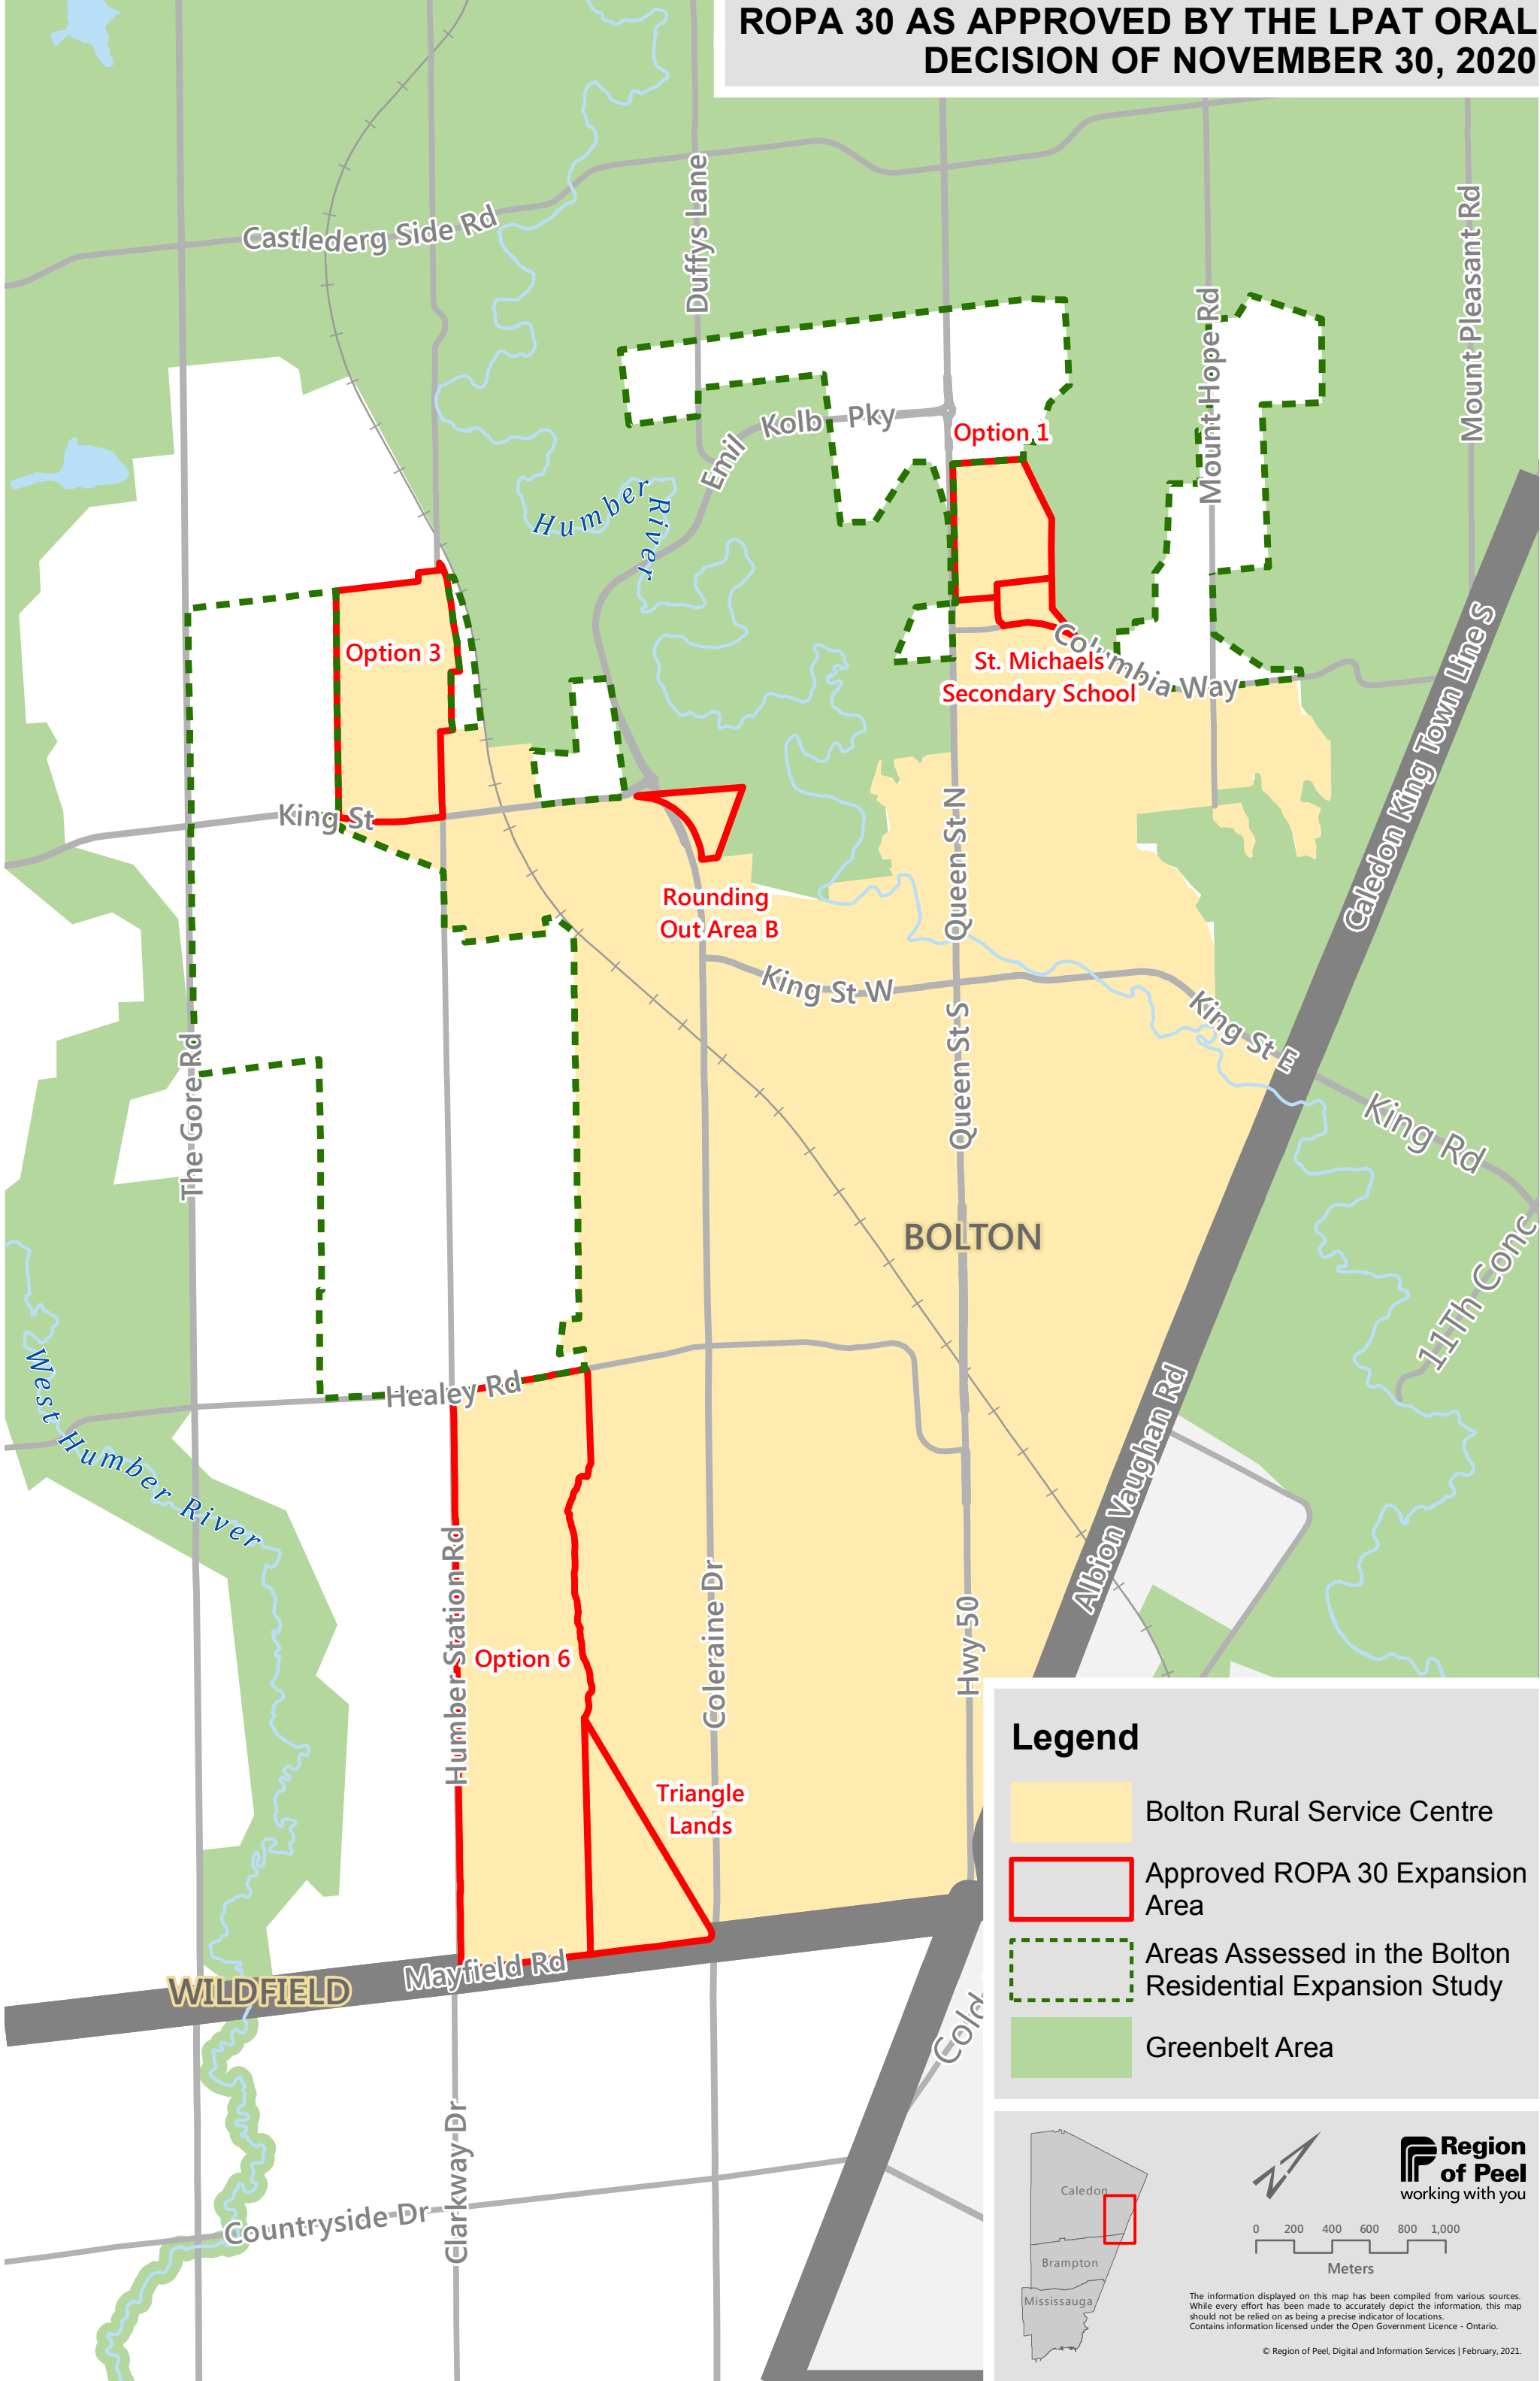

**ROPA 30 AS APPROVED BY THE LPAT ORAL
DECISION OF NOVEMBER 30, 2020**

Legend

- Bolton Rural Service Centre
- Approved ROPA 30 Expansion Area
- Areas Assessed in the Bolton Residential Expansion Study
- Greenbelt Area

Region of Peel
working with you

The information displayed on this map has been compiled from various sources. While every effort has been made to accurately depict the information, this map should not be relied on as being a precise indicator of locations. Contains information licensed under the Open Government Licence - Ontario.