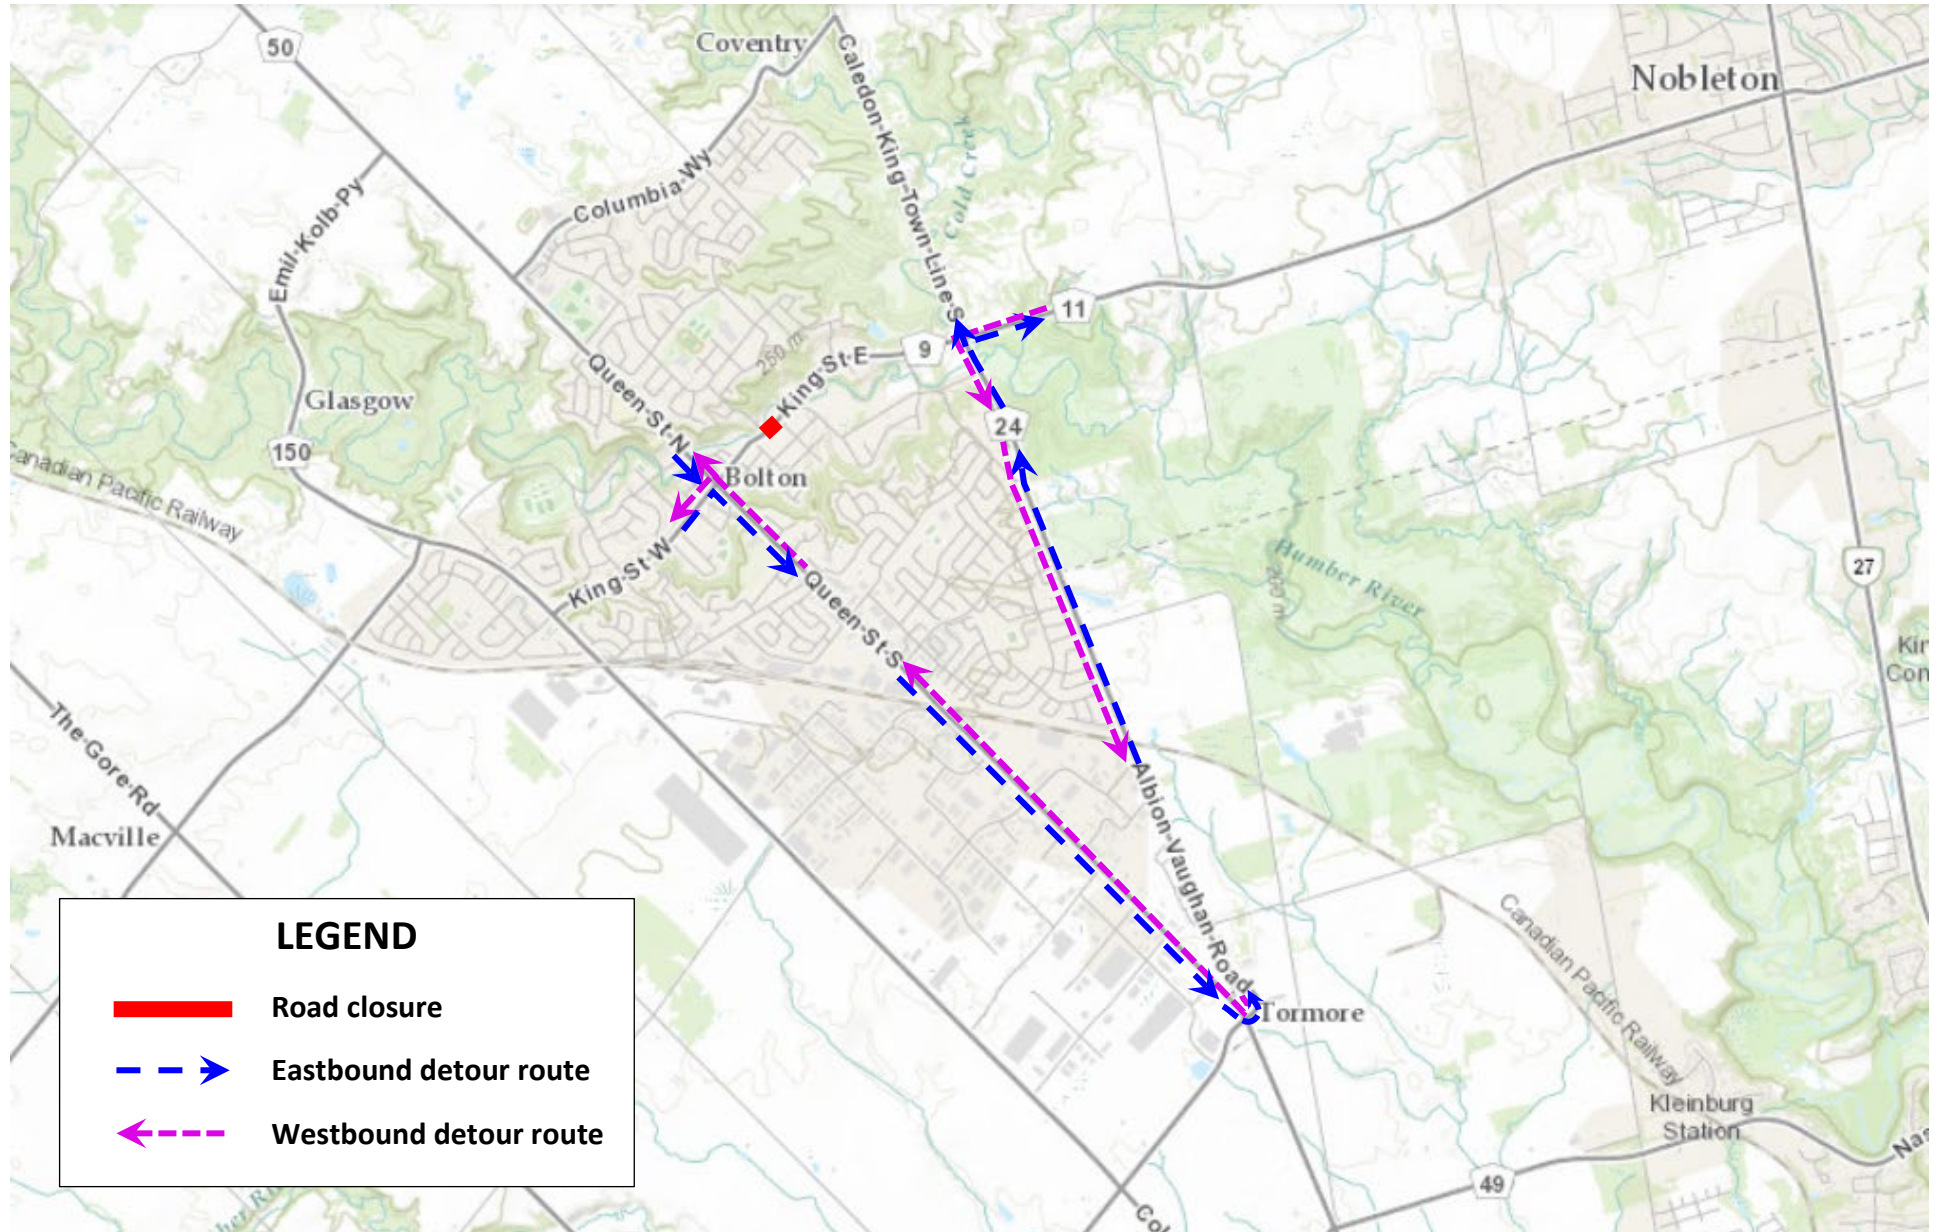

King St. Bridge Closure

Detour route for drivers coming from west of Queen Street or east of Albion Vaughan Road

King St. Bridge Closure

Detour route for **local traffic only** (travelling in Bolton between Queen Street and Albion Vaughan Road)