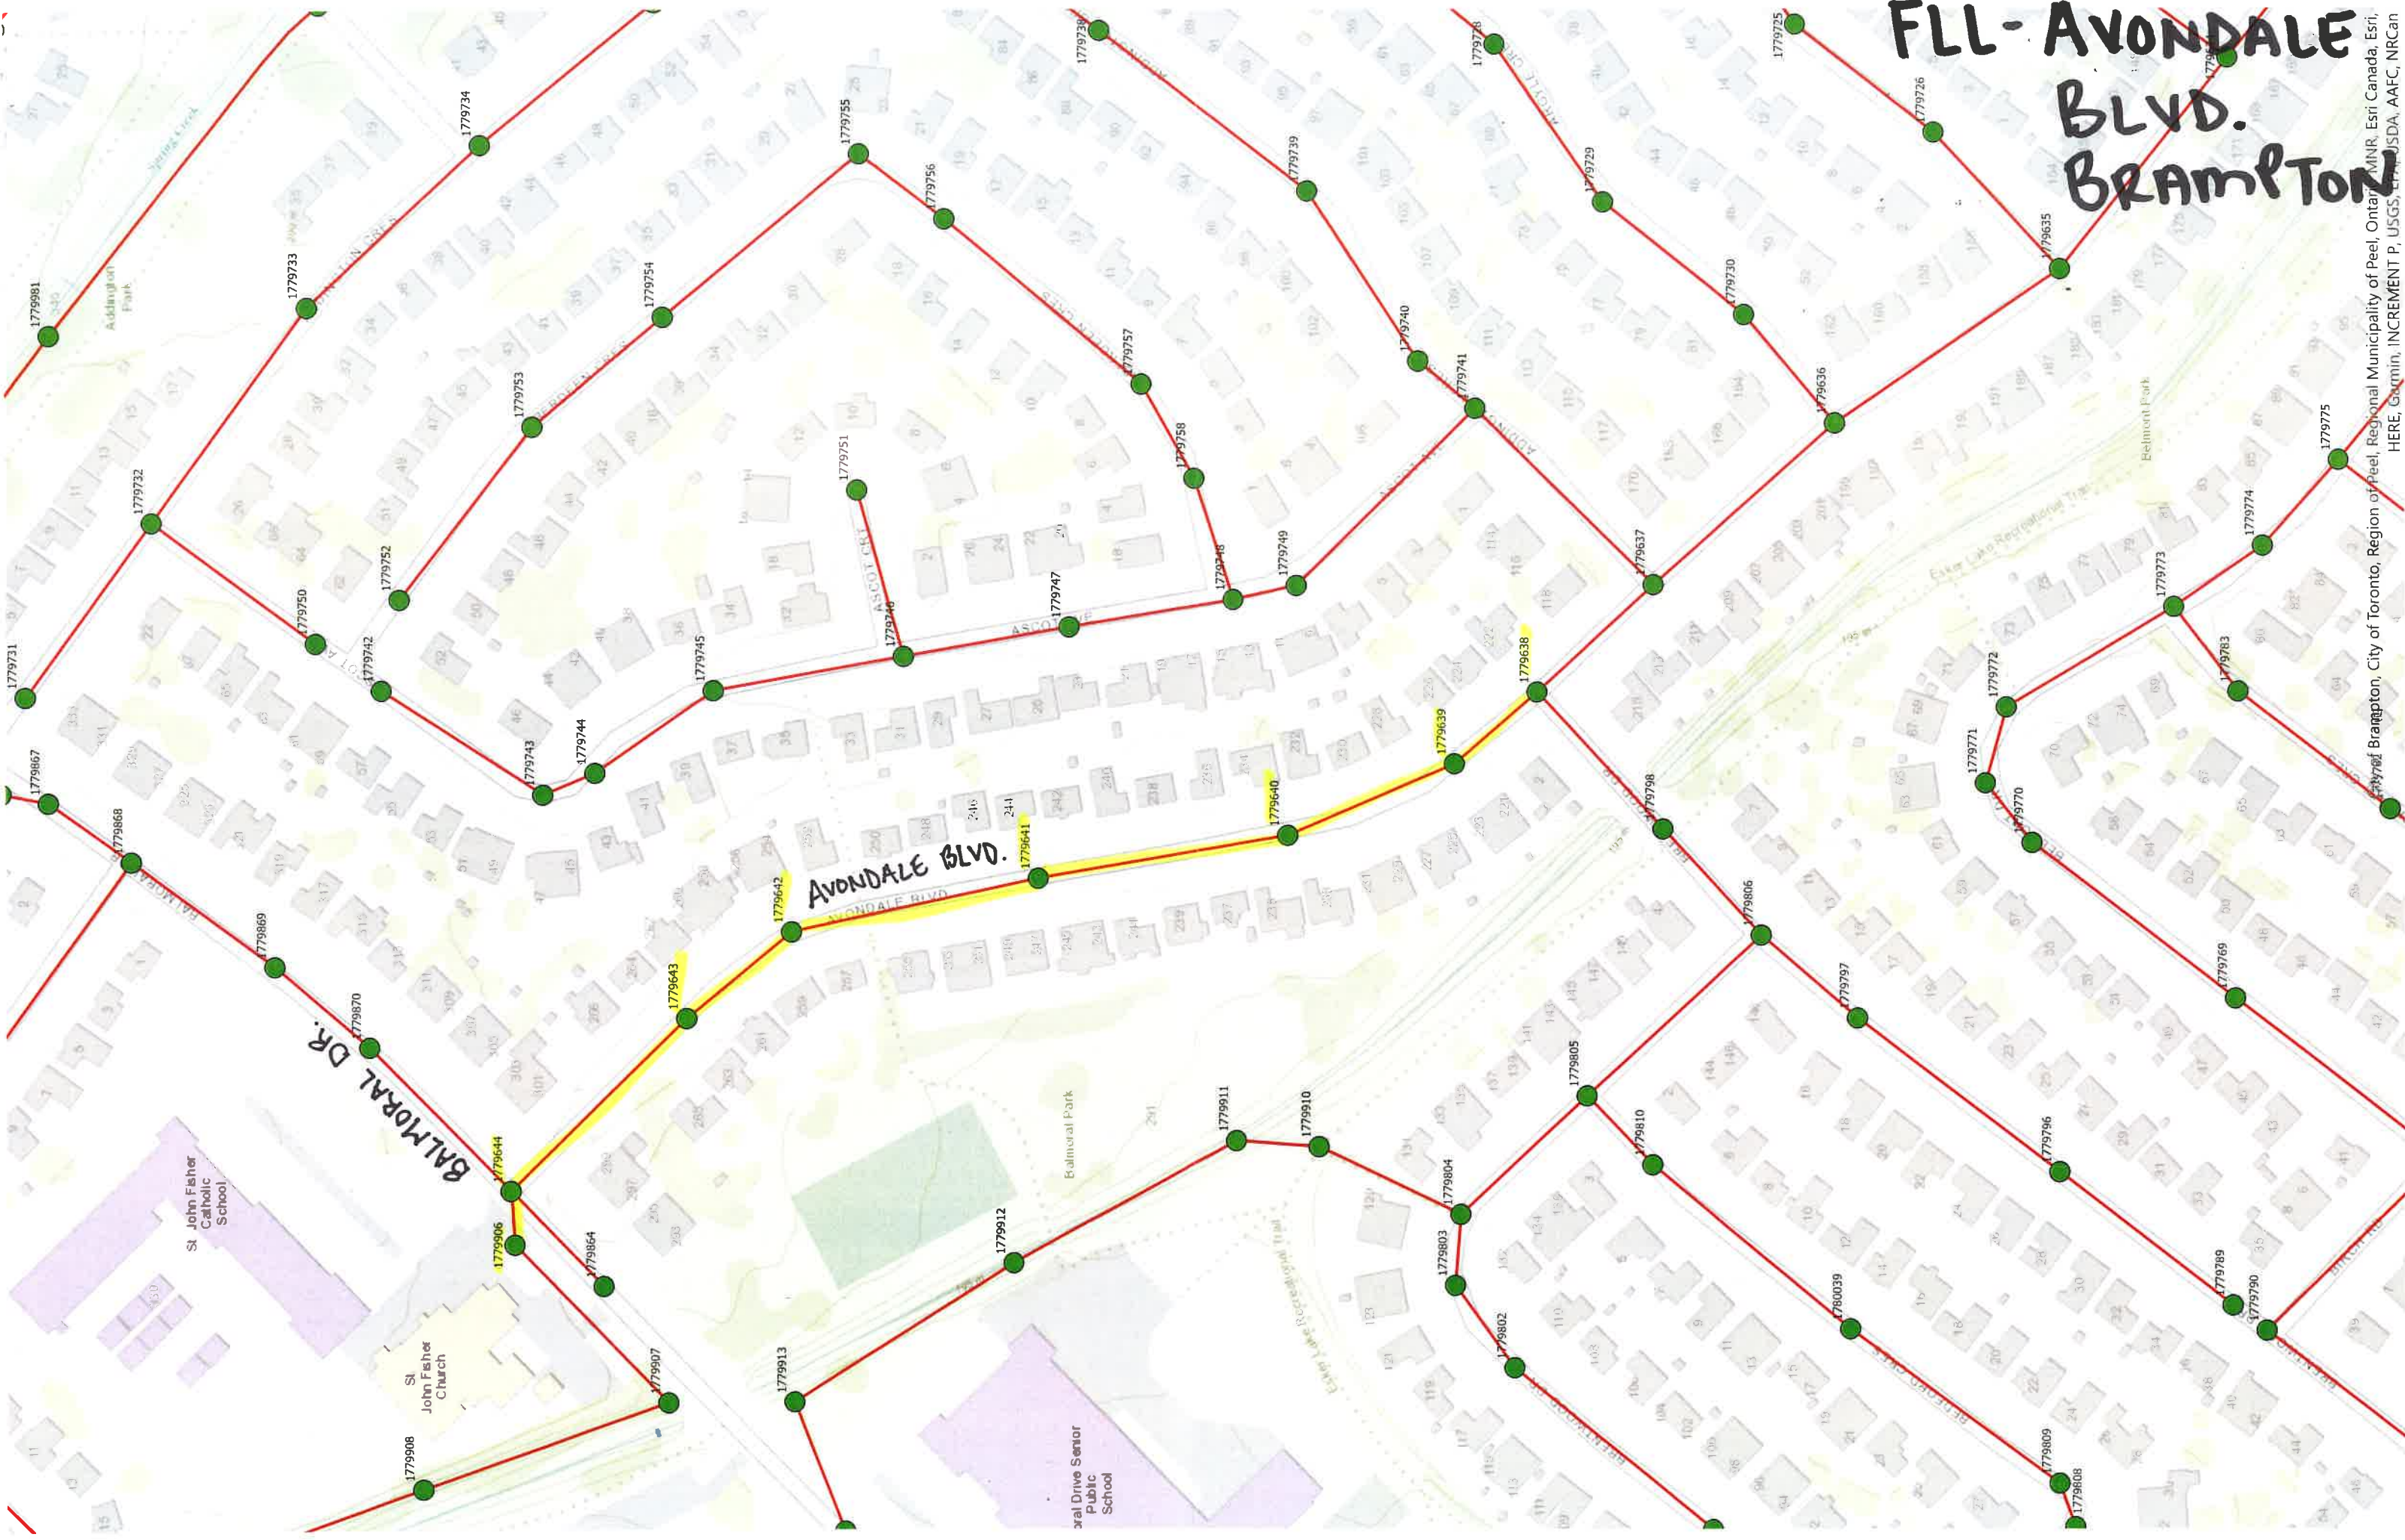

FLL-AVONDALE BLVD. BRAMPTON

HERE, GOMIN, INCREMENT P, USGS, ESRI, CANADA, AAF, NRCAN

City of Brampton, City of Toronto, Region of Peel, Regional Municipality of Peel, Ontario MNR, Esri Canada, Esri