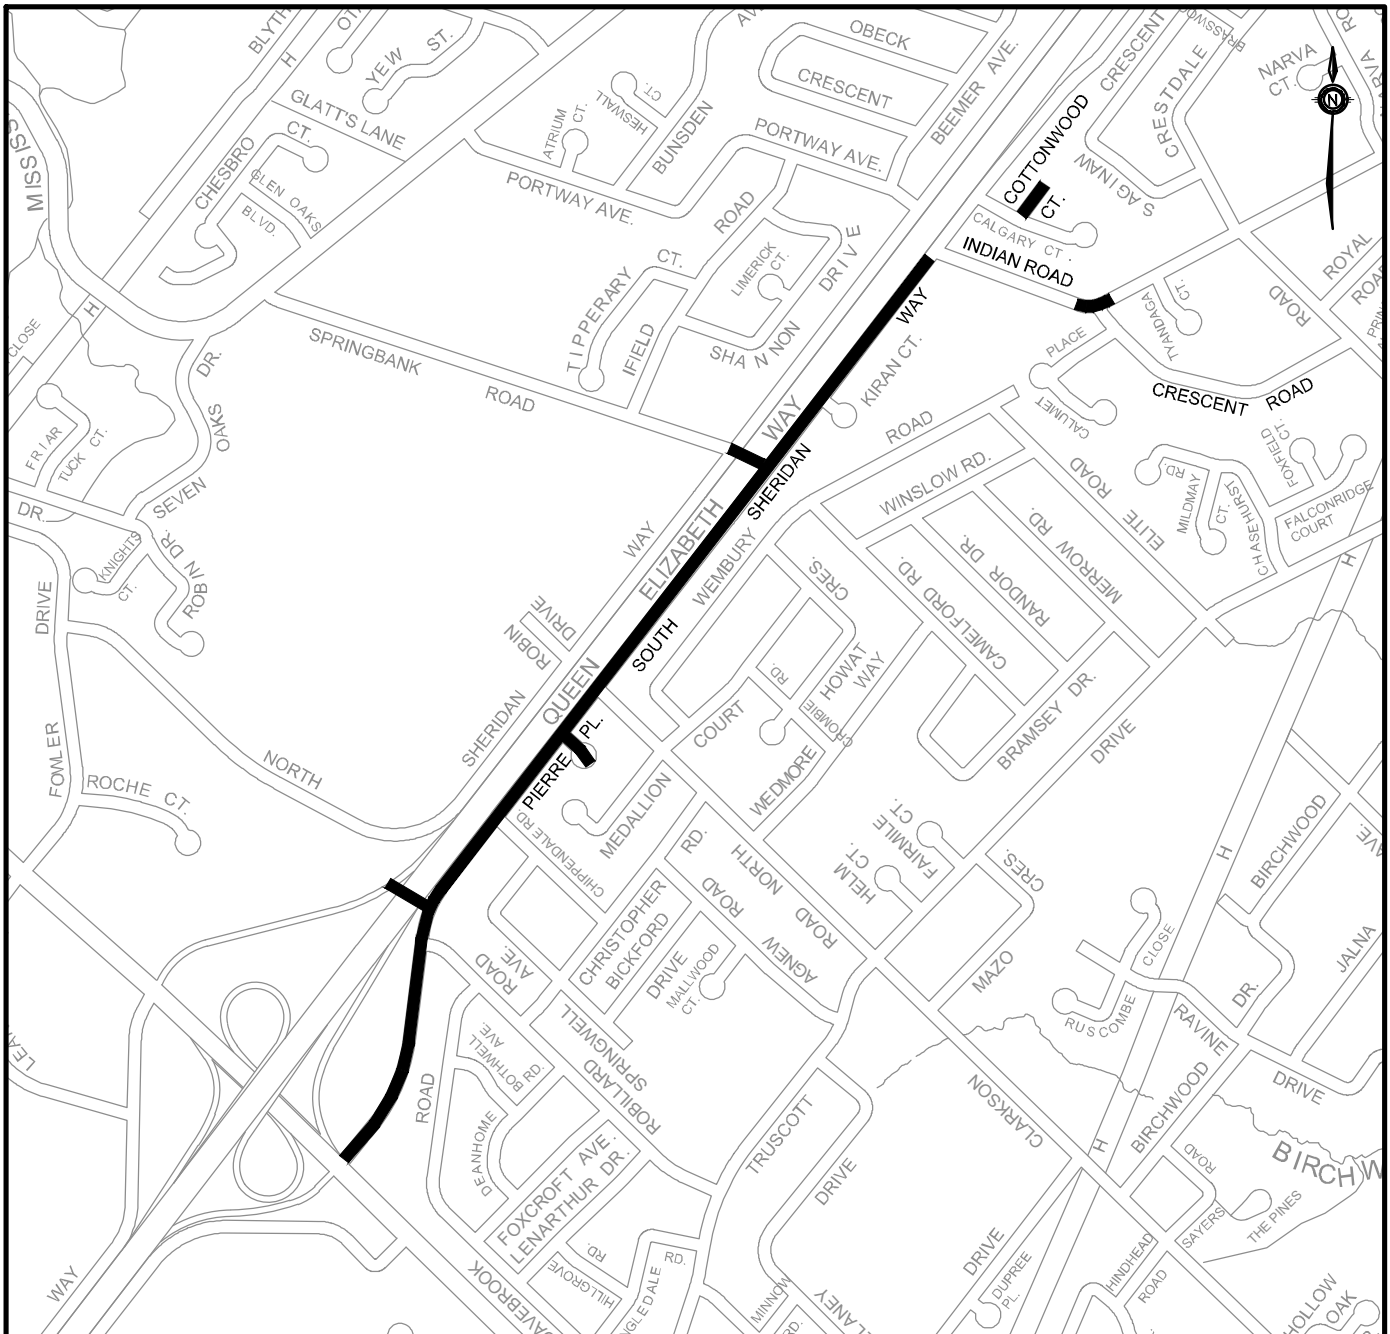

PUBLIC WORKS

10 PEEL CENTRE DRIVE - SUITE A, 4TH FLOOR, BRAMPTON ON L6T 4B9 (905) 791-7800