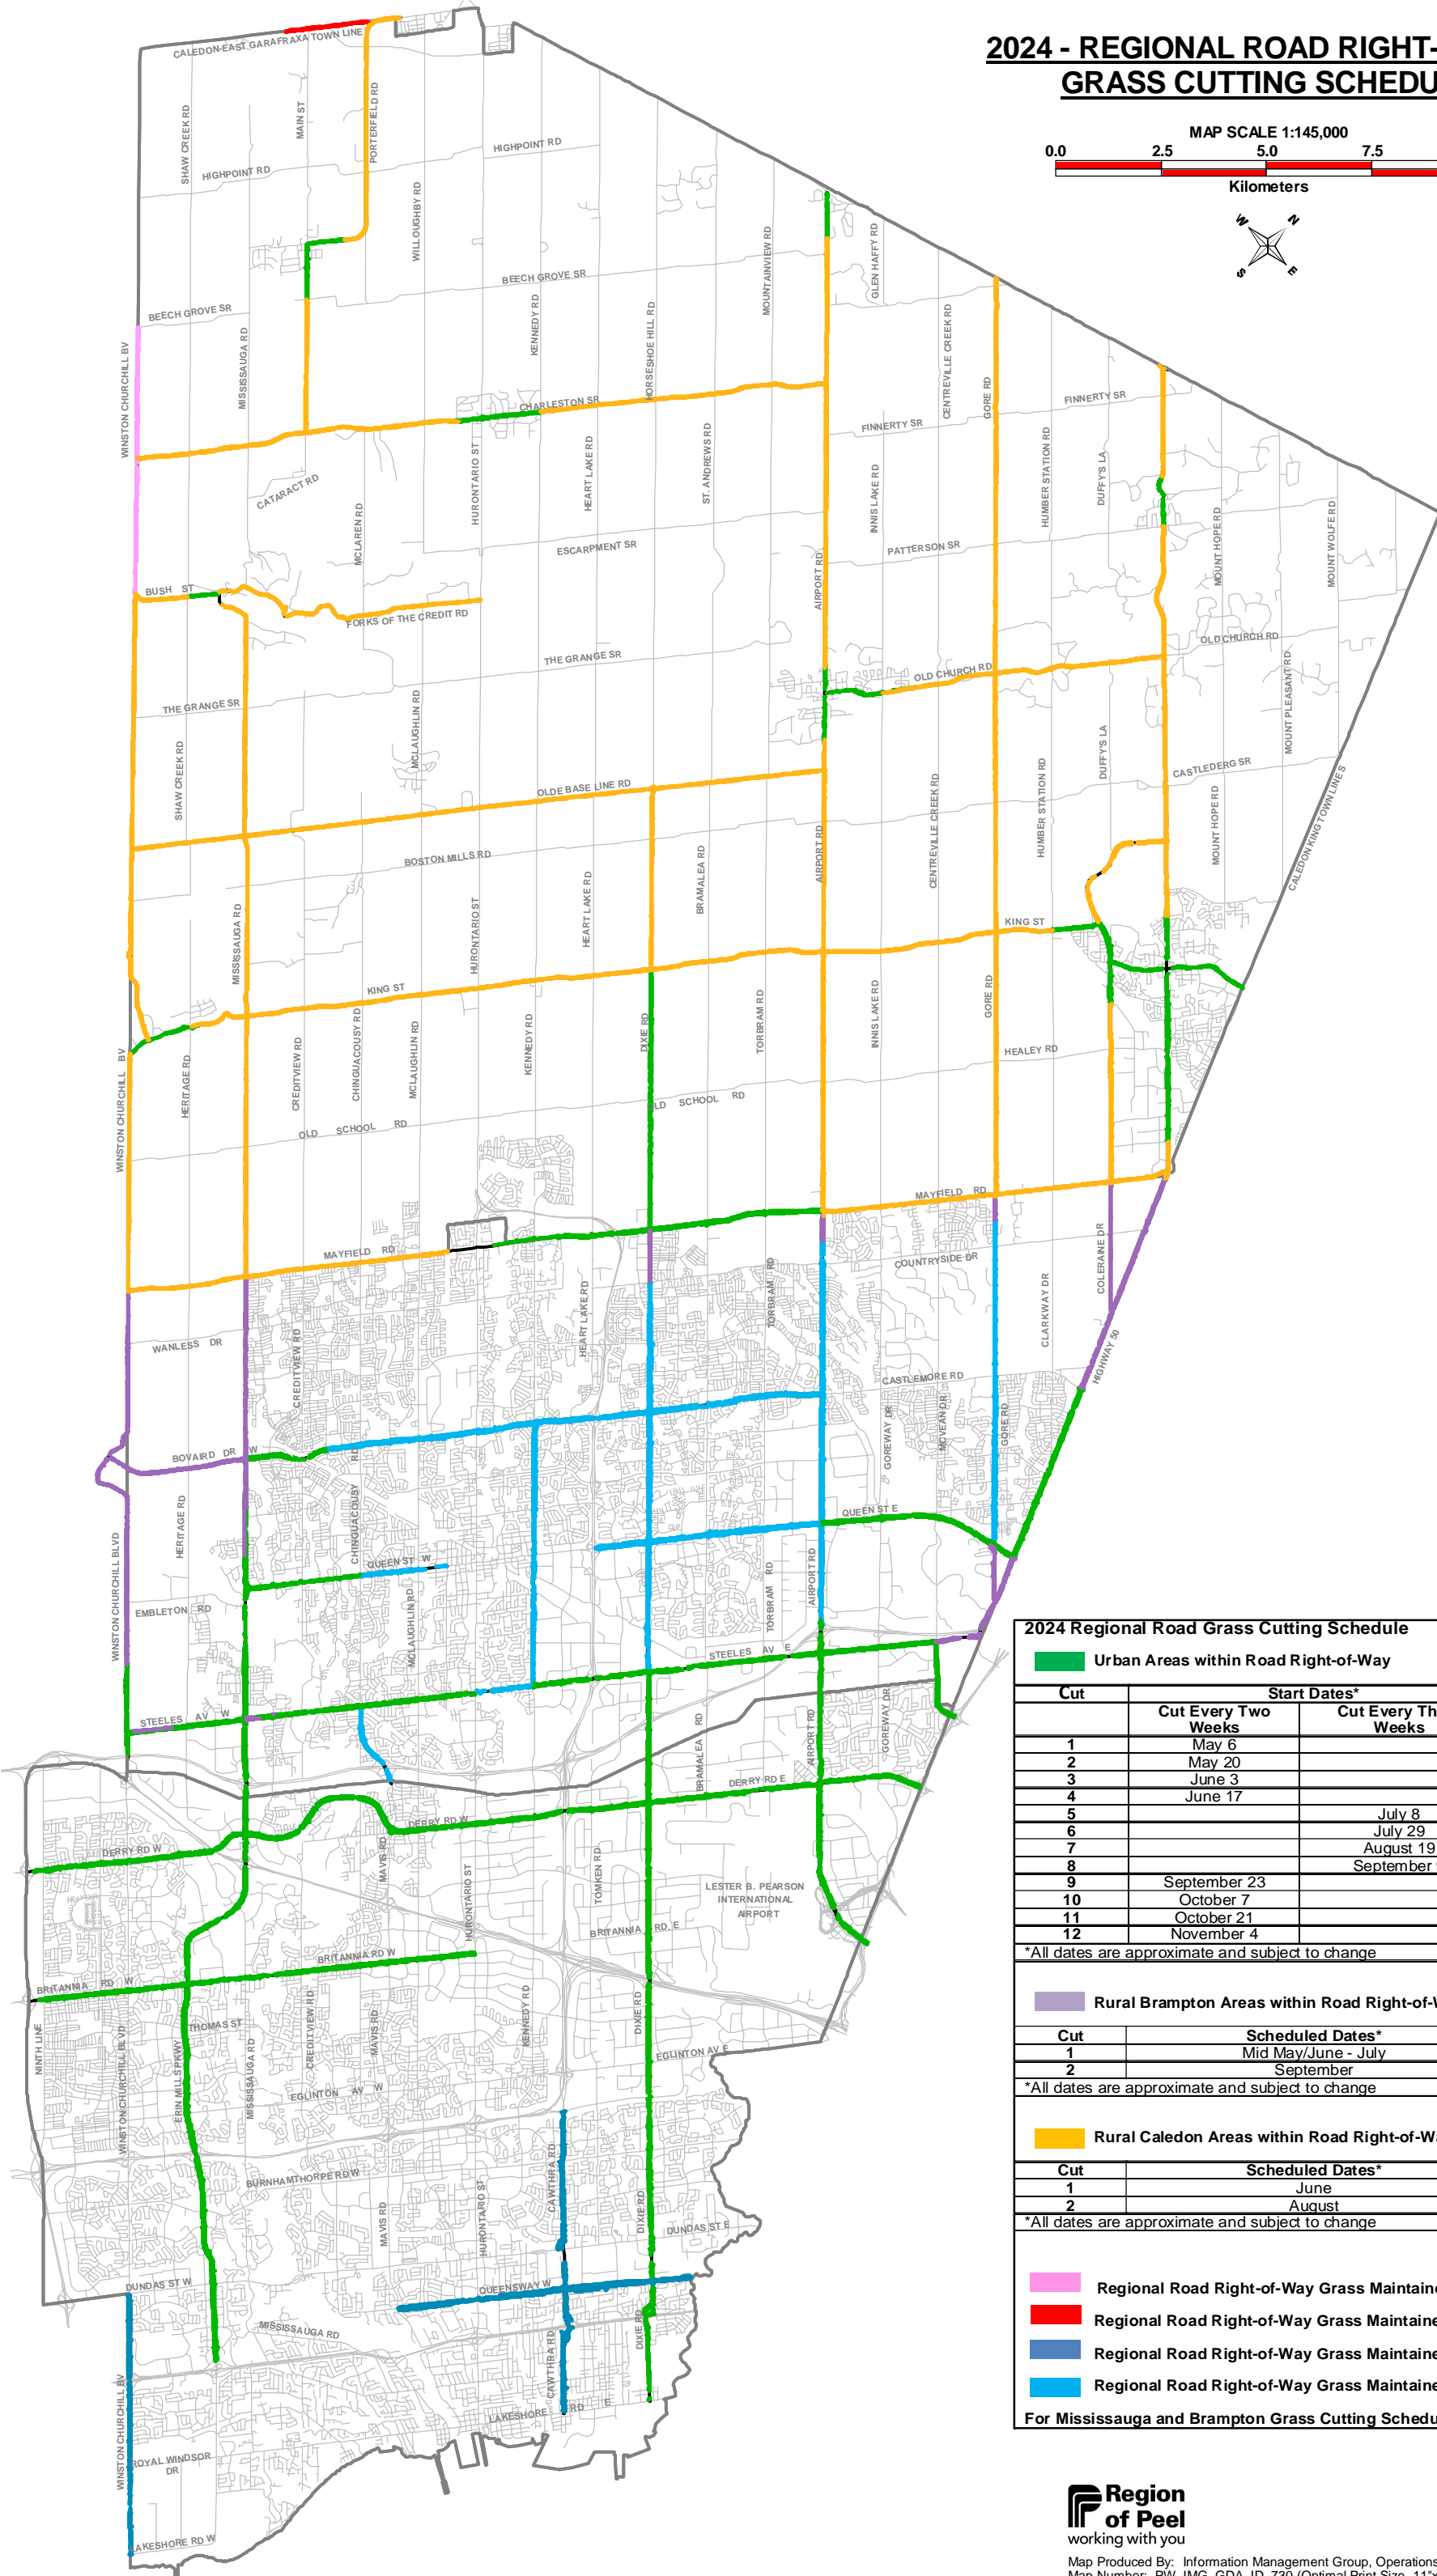

# 2024 - REGIONAL ROAD RIGHT-OF-WAY GRASS CUTTING SCHEDULE

MAP SCALE 1:145,000  
0.0 2.5 5.0 7.5 10.0

Kilometers

## 2024 Regional Road Grass Cutting Schedule

**Green** Urban Areas within Road Right-of-Way

Cut	Start Dates*	
	Cut Every Two Weeks	Cut Every Three Weeks
1	May 6	
2	May 20	
3	June 3	
4	June 17	
5		July 8
6		July 29
7		August 19
8		September 9
9	September 23	
10	October 7	
11	October 21	
12	November 4	

\*All dates are approximate and subject to change

**Purple** Rural Brampton Areas within Road Right-of-Way

Cut	Scheduled Dates*
	1
2	September

\*All dates are approximate and subject to change

**Yellow** Rural Caledon Areas within Road Right-of-Way

Cut	Scheduled Dates*
	1
2	August

\*All dates are approximate and subject to change

**Pink** Regional Road Right-of-Way Grass Maintained by the Wellington County

**Red** Regional Road Right-of-Way Grass Maintained by the Dufferin County