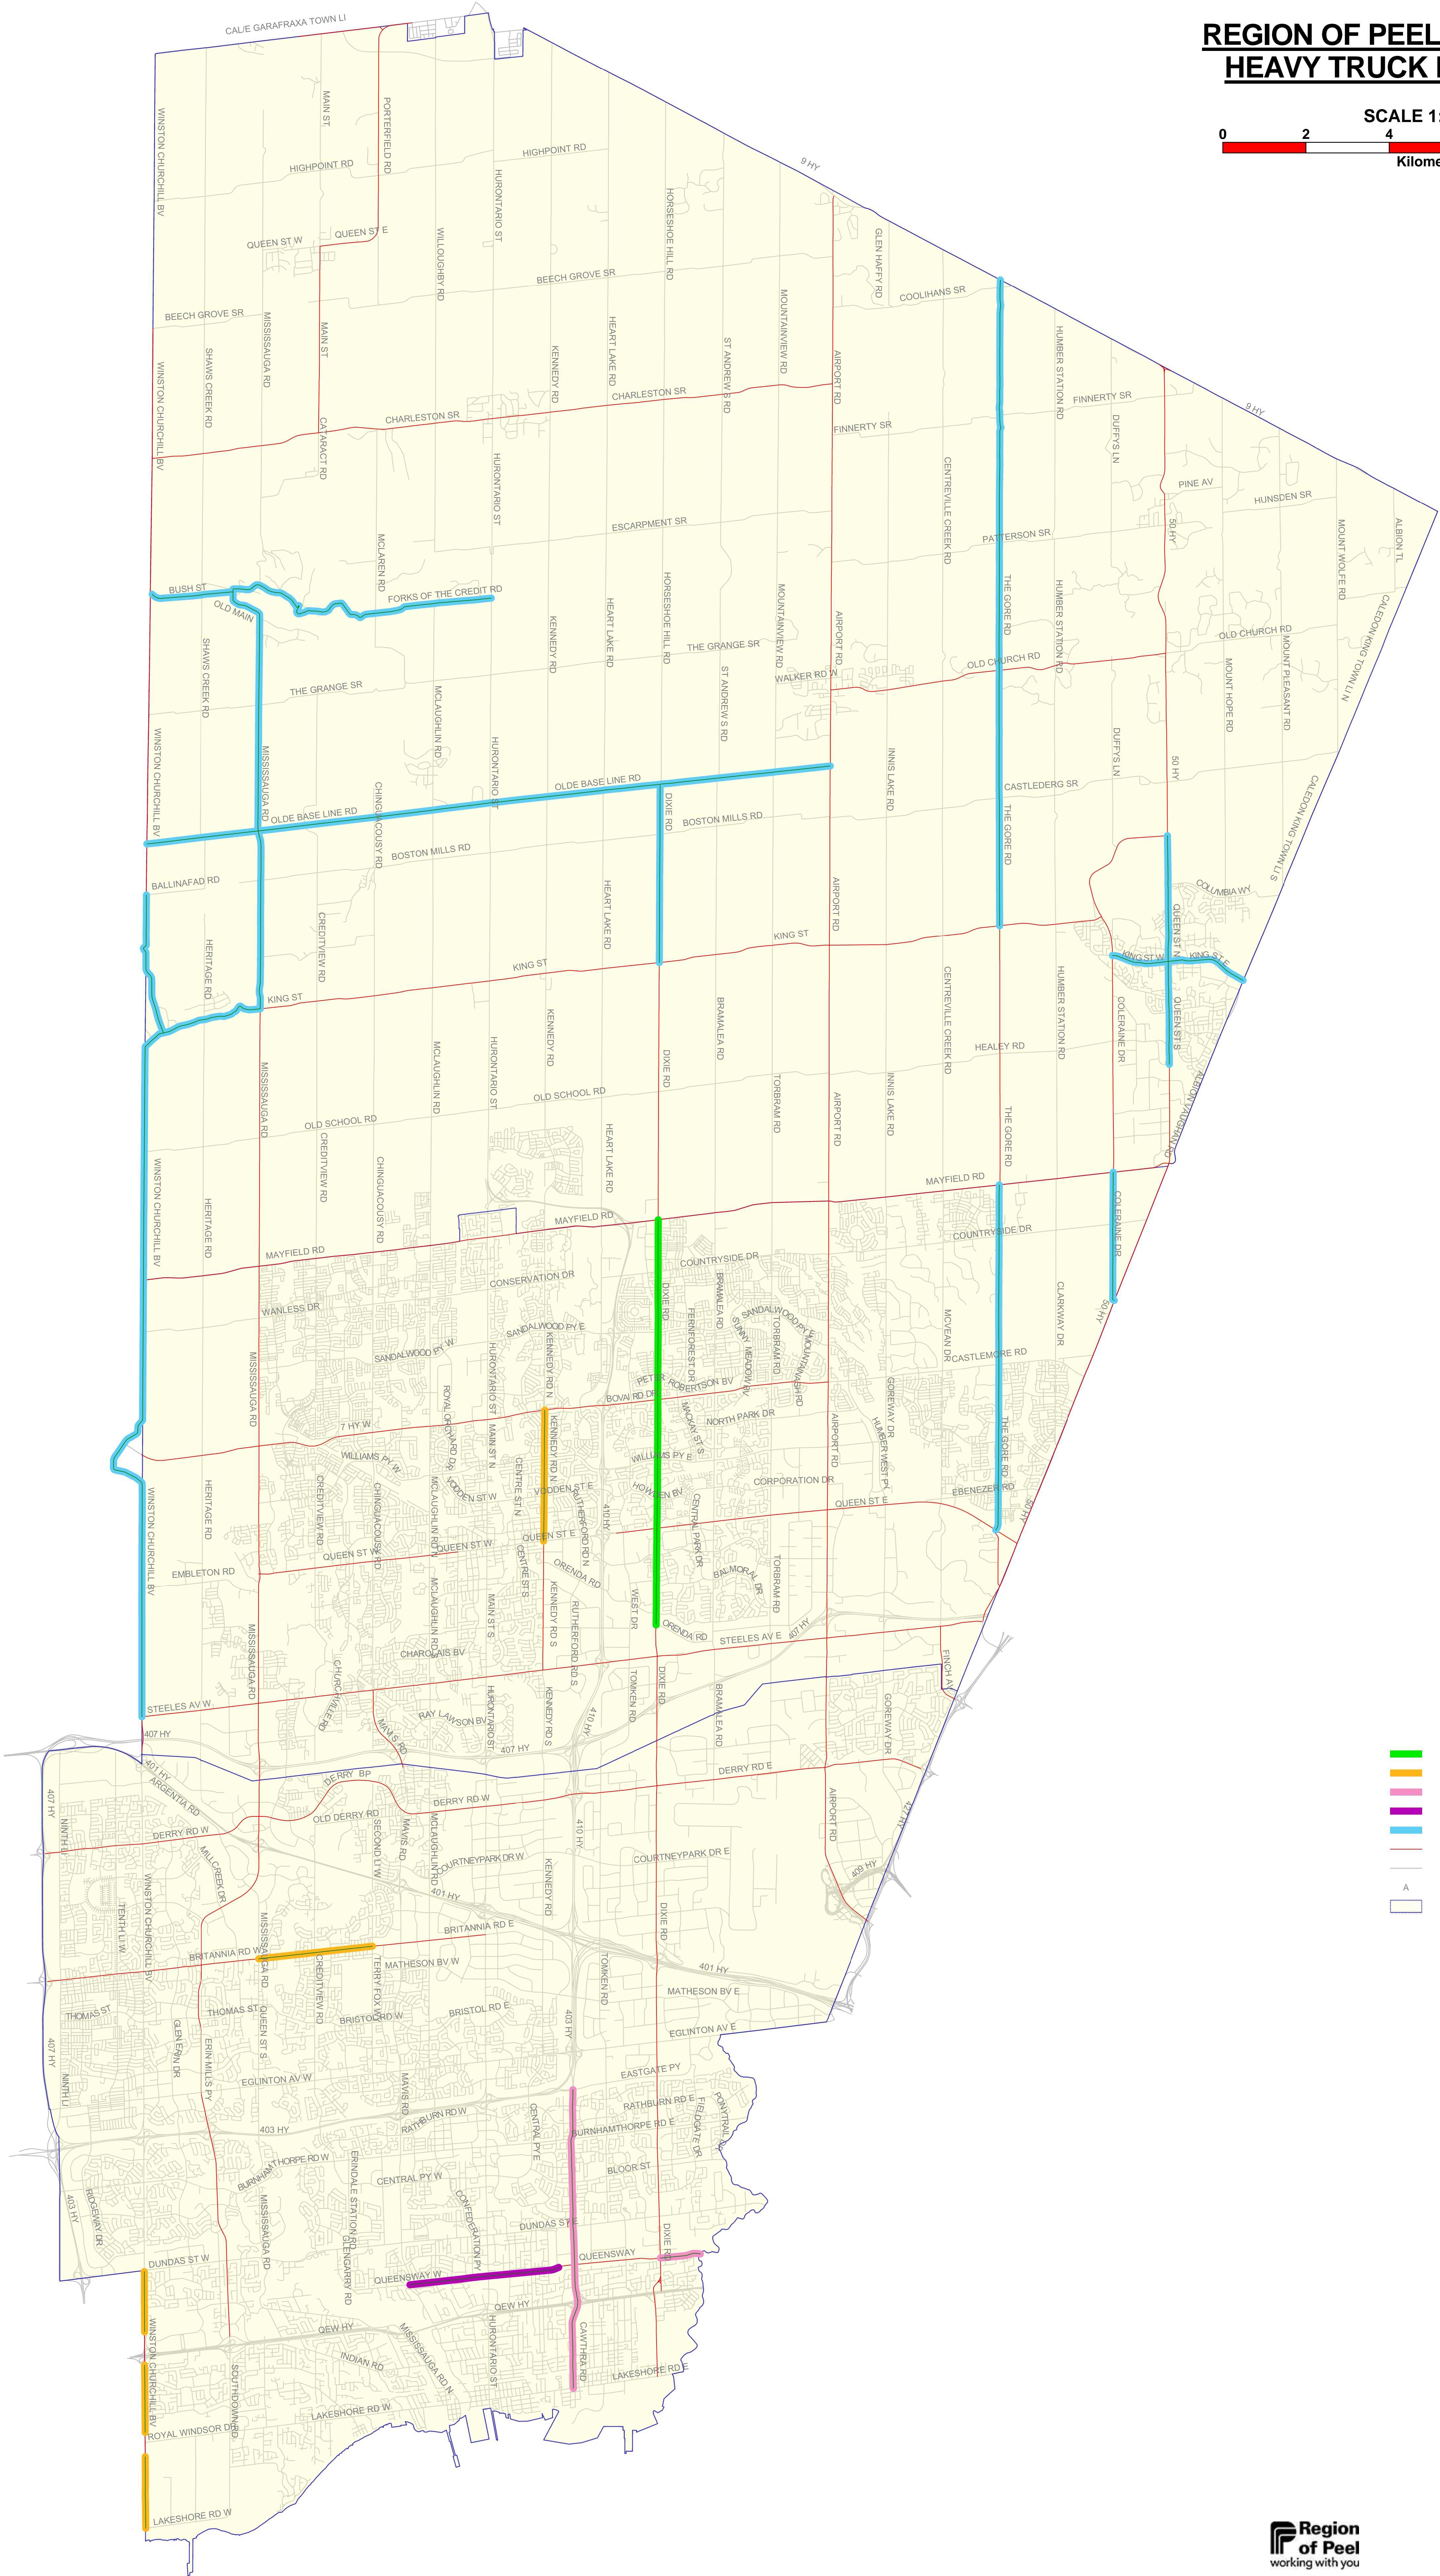

REGION OF PEEL BY-LAW 15-2013 HEAVY TRUCK RESTRICTIONS

- LEGEND**
- HEAVY TRUCK RESTRICTION - 11:00 p.m. to 6:30 a.m.
 - HEAVY TRUCK RESTRICTION - 11:00 p.m. to 7:00 a.m.
 - HEAVY TRUCK RESTRICTION - 7:00 p.m. to 7:00 a.m.
 - HEAVY TRUCK RESTRICTIONS - 7:00 p.m. to 7:00 a.m. Daily and All-Day Sunday
 - Anytime
 - REGIONAL ROAD
 - ROAD NETWORK
 - A MAJOR ROAD NAMES
 - MUNICIPAL BOUNDARY