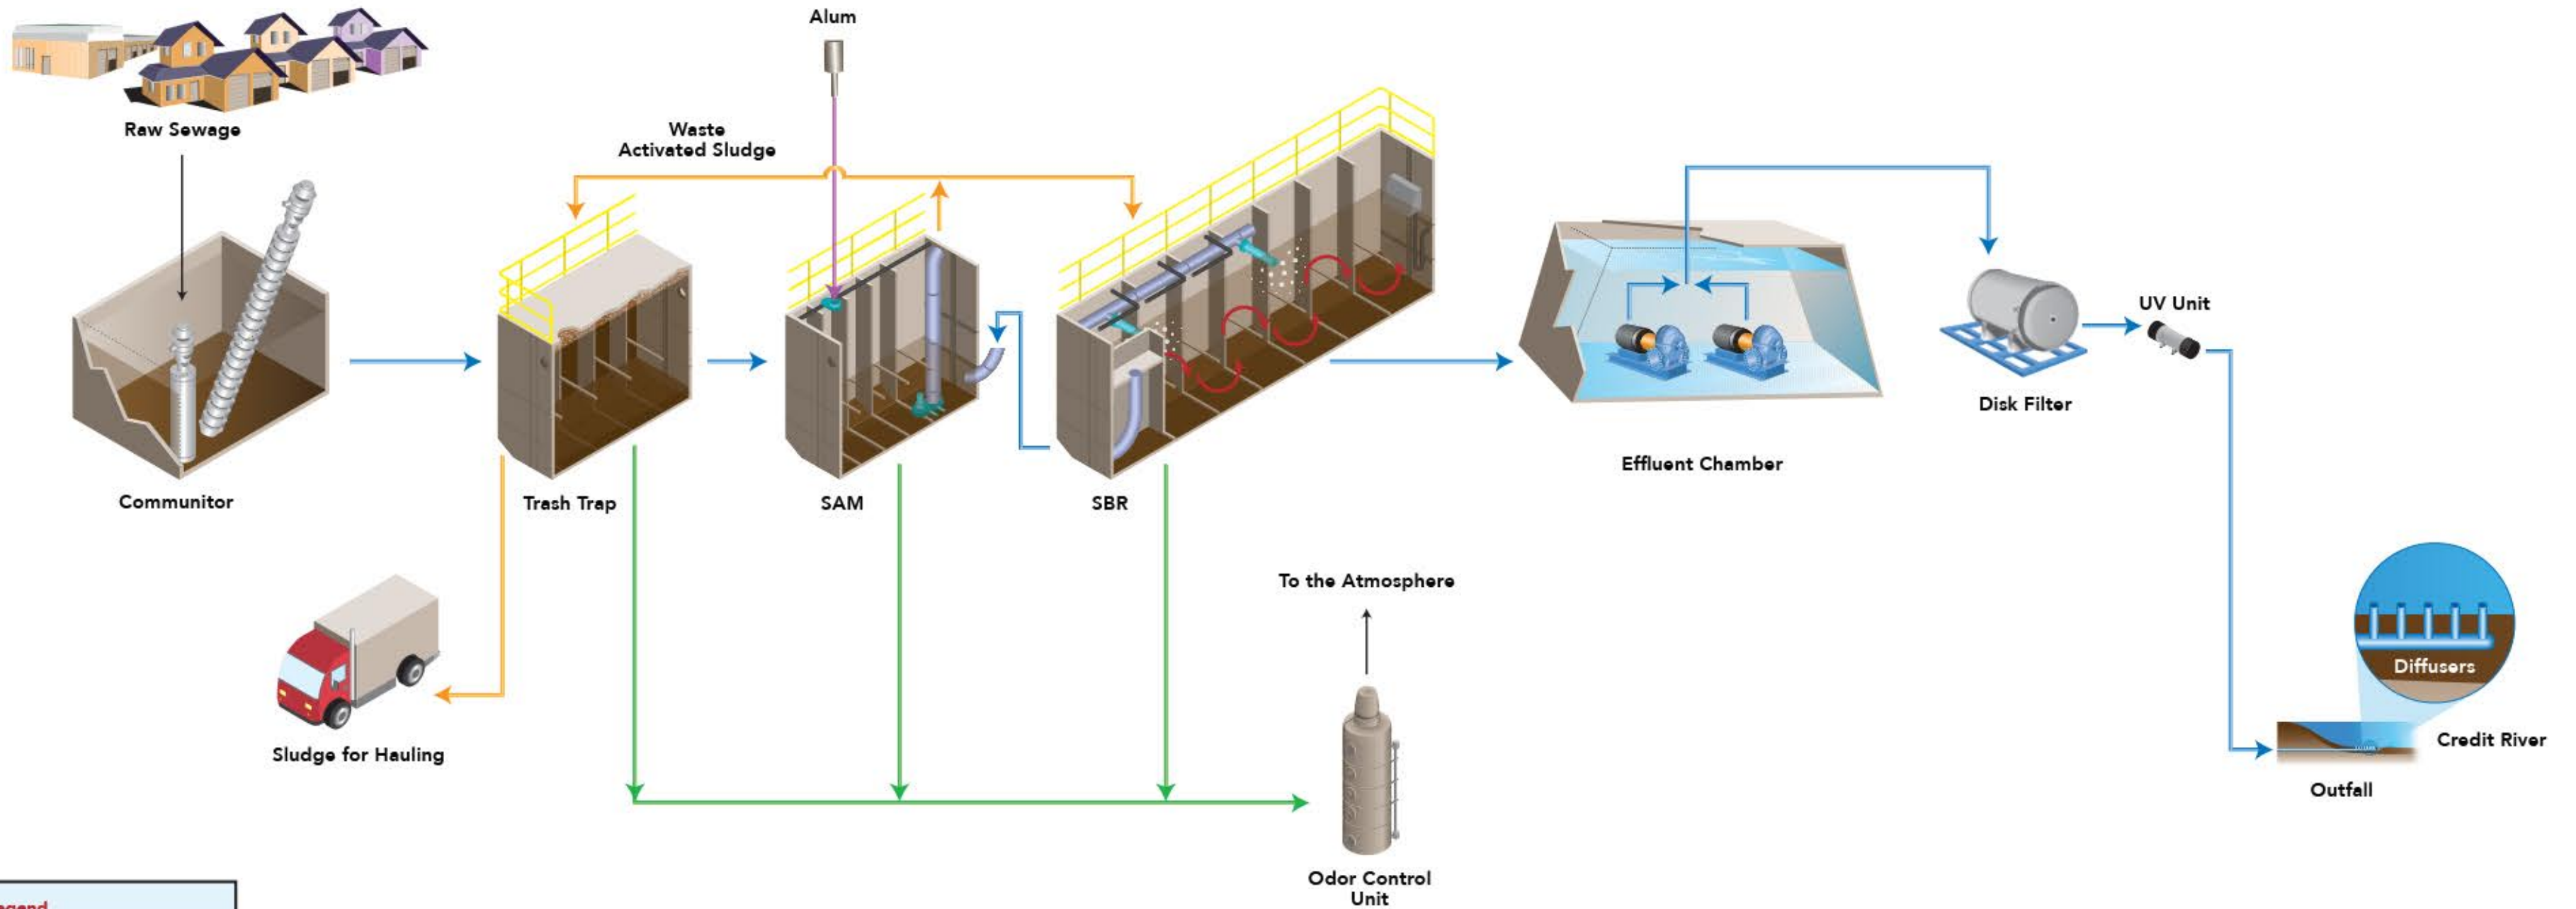

Inglewood Wastewater Treatment

Legend	
	Wastewater
	Odorous Air
	Chemical Dosing
	Sludge