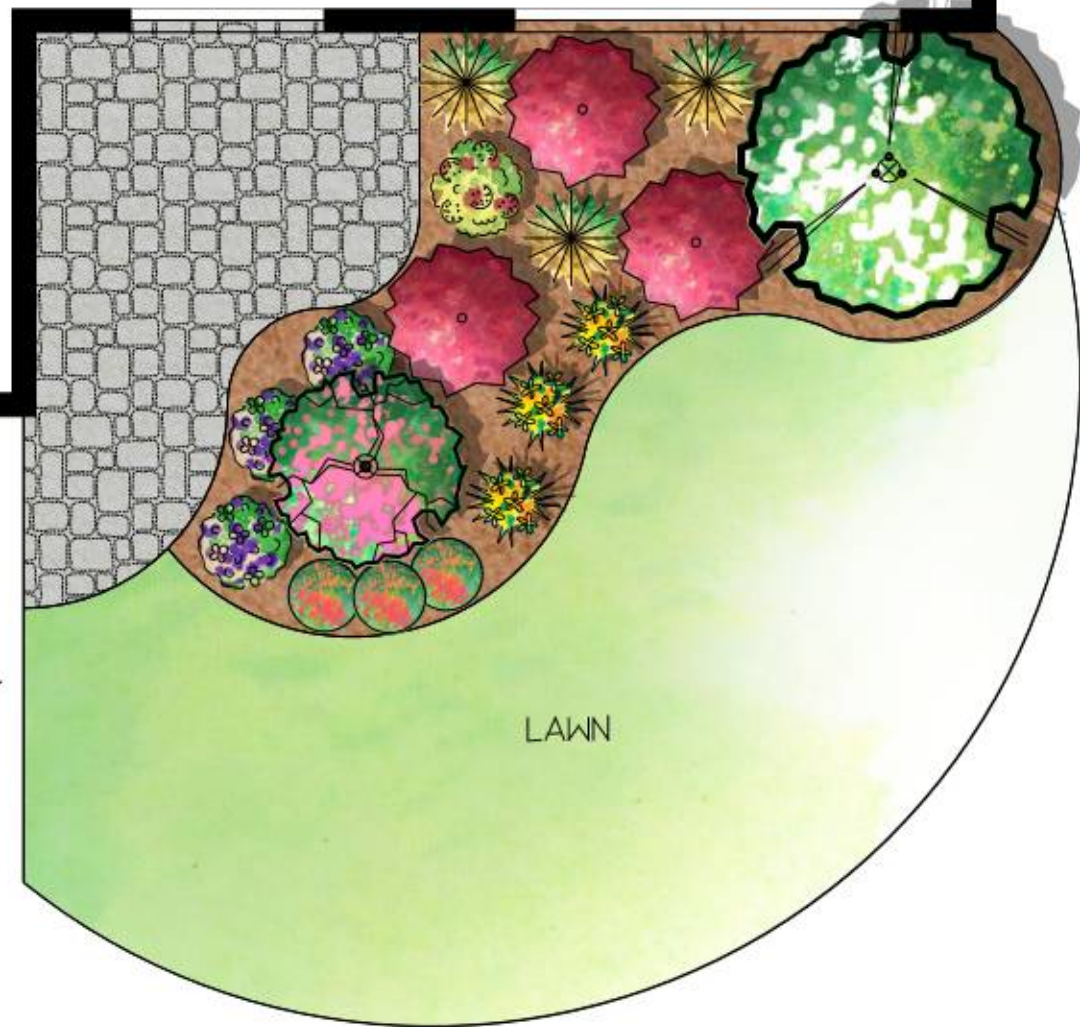

MOSS PHLOX

SIZE OF GARDEN:
APPROX 130 SQ.FT.

APPROX. COST OF
GARDEN AS DRAWN
\$540

RESIDENCE

DRIVEWAY

LAWN

YOUR FUSION GARDEN OASIS AWAITS
REGION OF PEEL - WORKING FOR YOU

FULL SUN FUSION GARDEN