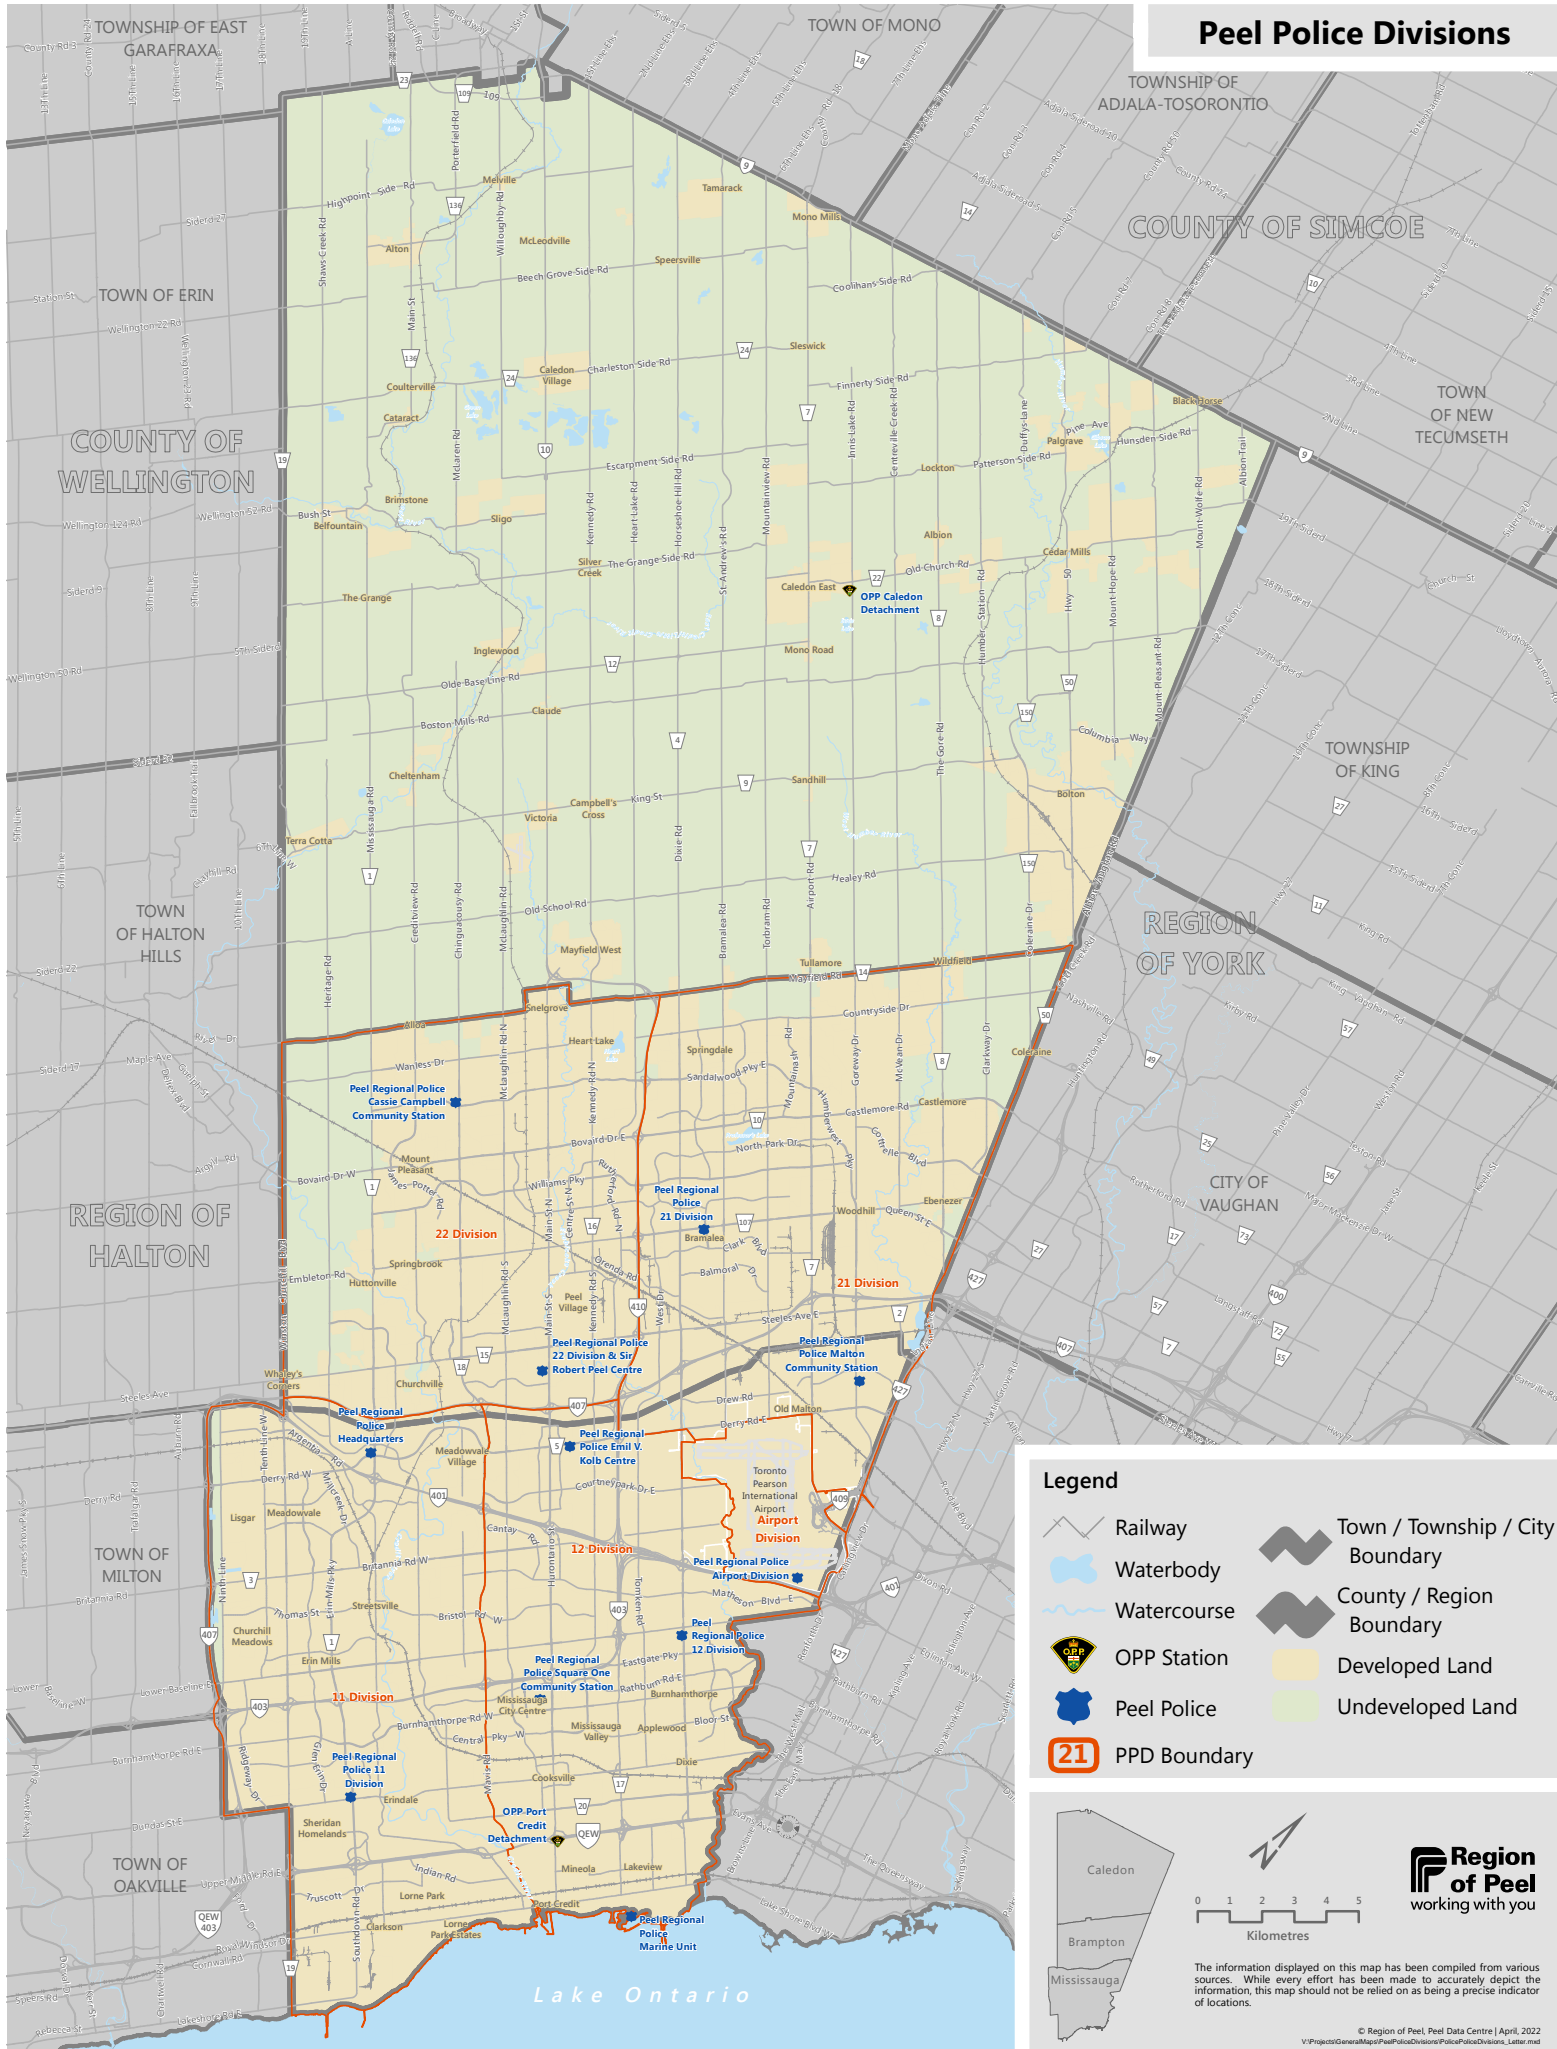

Peel Police Divisions

Legend

- Railway
- Waterbody
- Watercourse
- OPP Station
- Peel Police
- 21 PPD Boundary
- Town / Township / City Boundary
- County / Region Boundary
- Developed Land
- Undeveloped Land

The information displayed on this map has been compiled from various sources. While every effort has been made to accurately depict the information, this map should not be relied on as being a precise indicator of locations.

© Region of Peel Data Centre | April, 2022
V:\Projects\GeneralMap\PeelPoliceDivisions\PolicePoliceDivisions_Letter.mxd