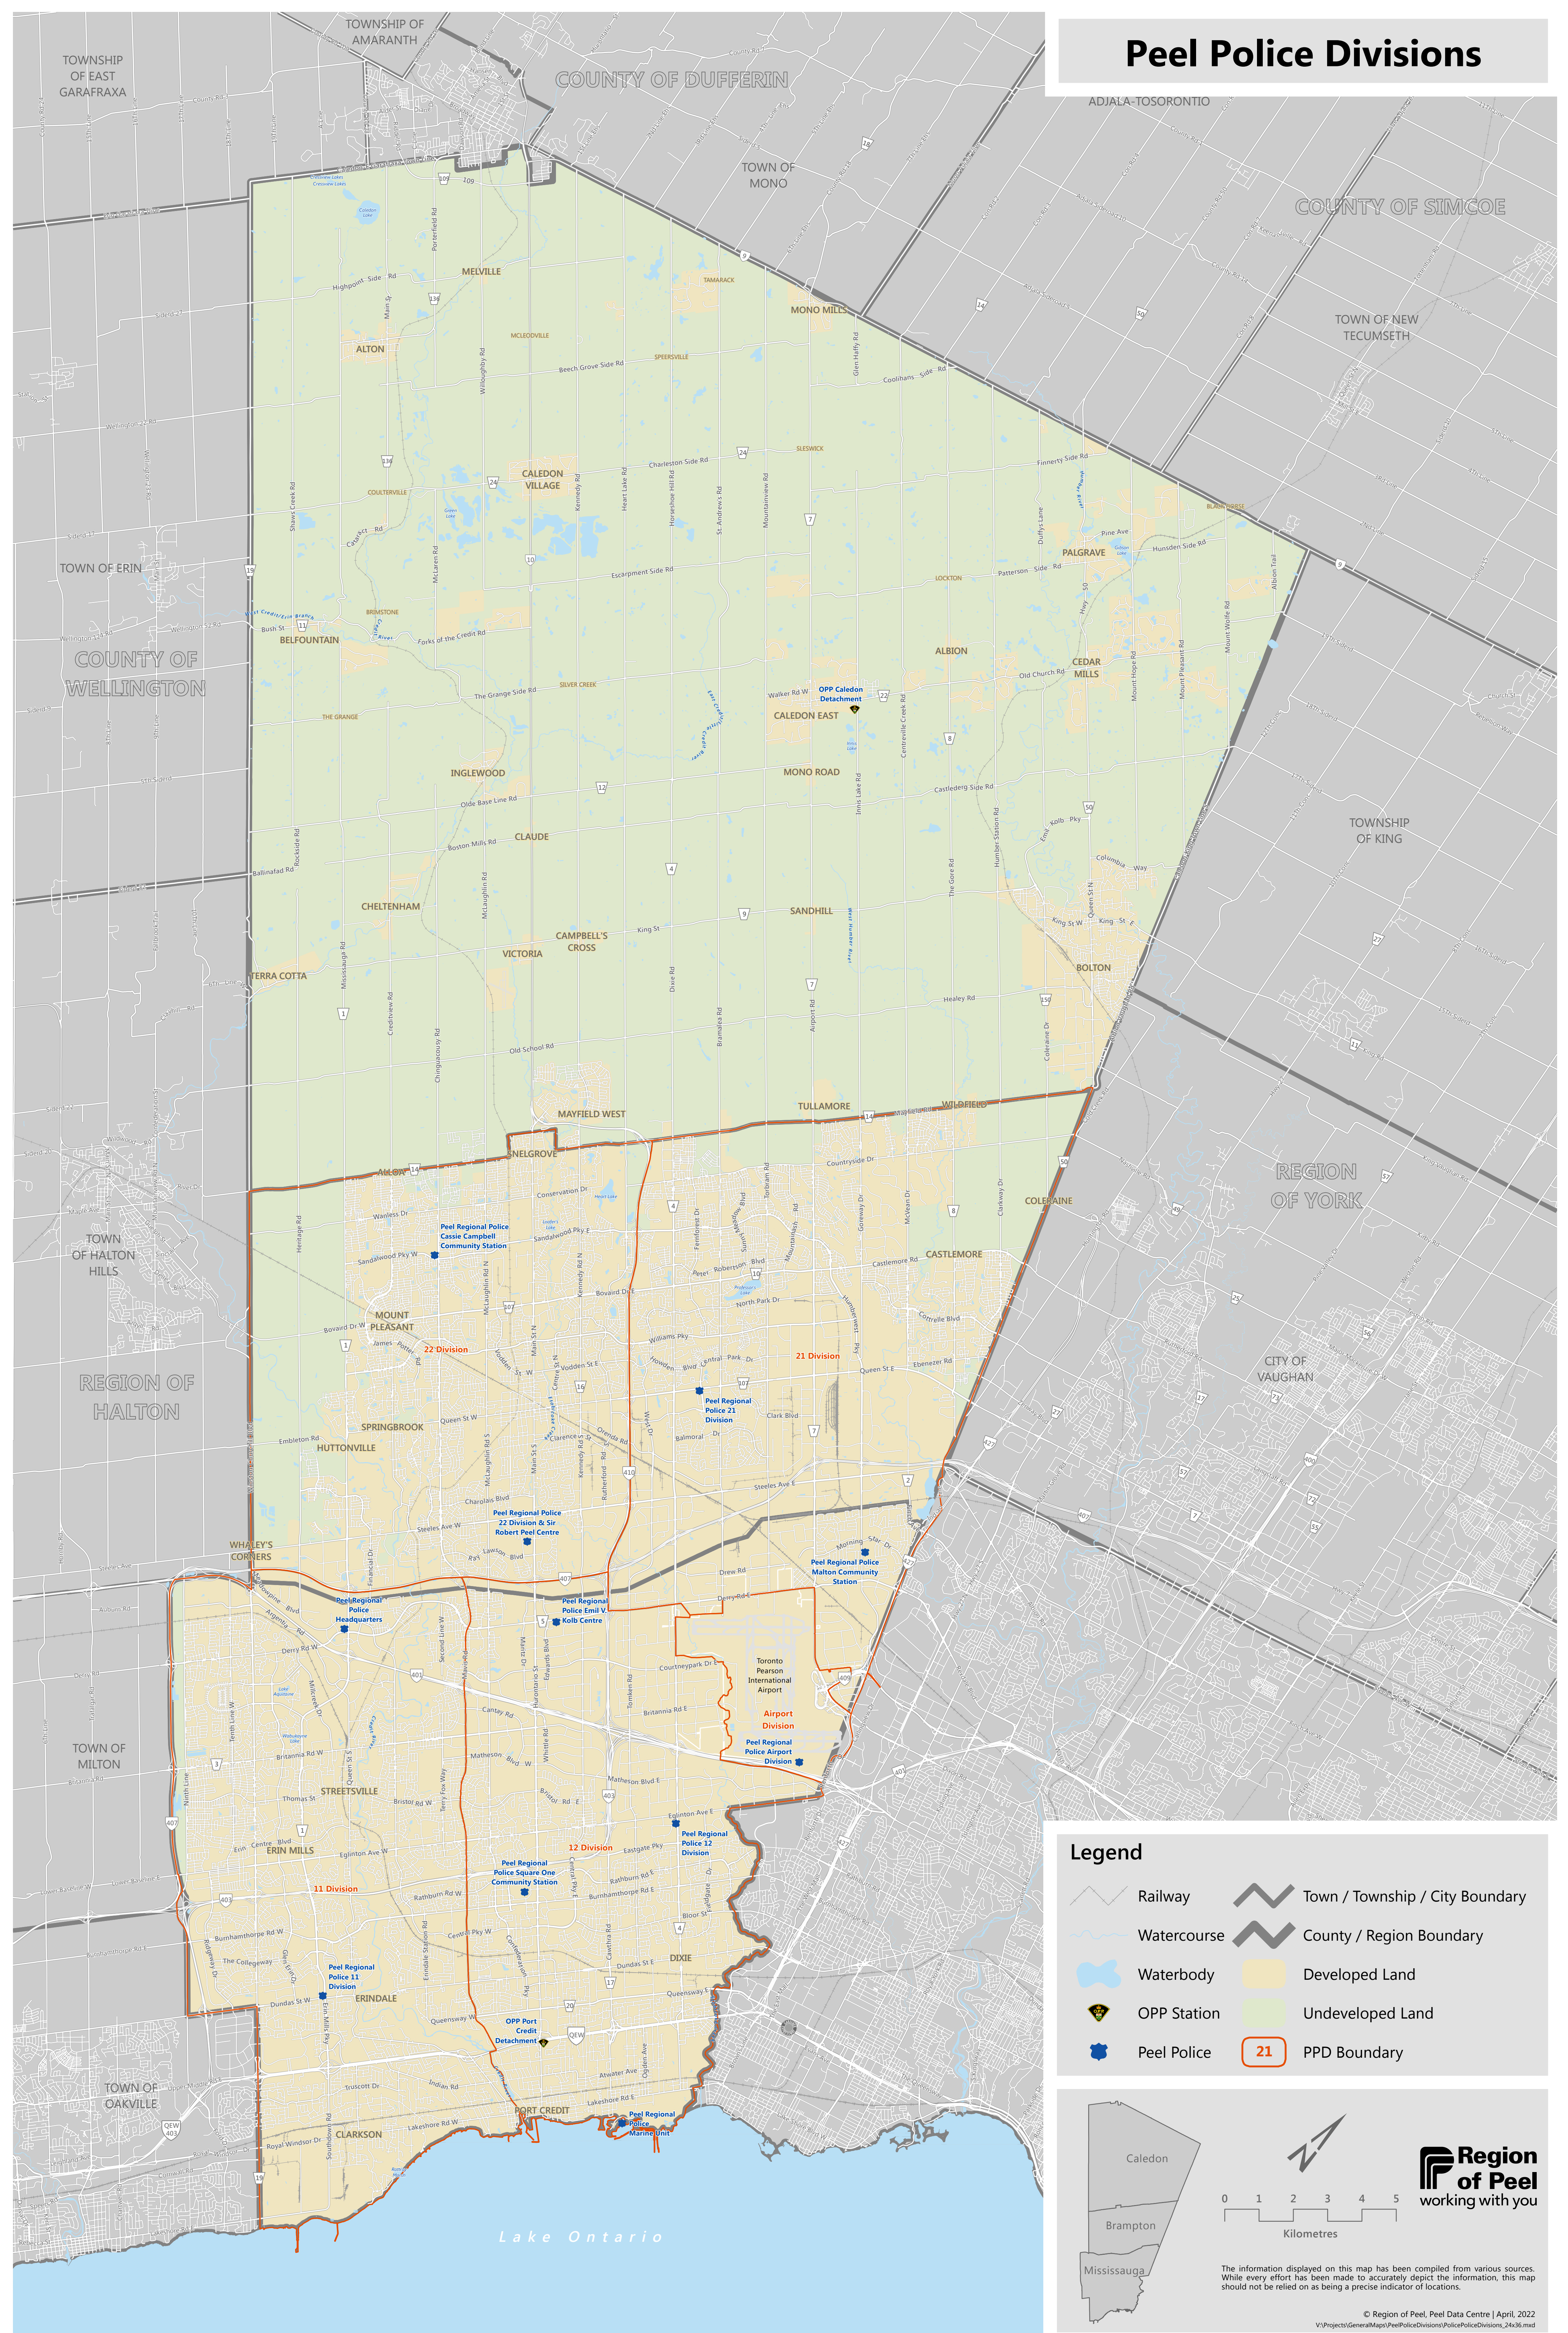

Peel Police Divisions

Legend

	Railway		Town / Township / City Boundary
	Watercourse		County / Region Boundary
	Waterbody		Developed Land
	OPP Station		Undeveloped Land
	Peel Police		PPD Boundary

The information displayed on this map has been compiled from various sources. While every effort has been made to accurately depict the information, this map should not be relied on as being a precise indicator of locations.

© Region of Peel, Peel Data Centre | April, 2022
V:\Projects\General\Maps\PeelPoliceDivisions\PoliceDivisions_24x36.mxd