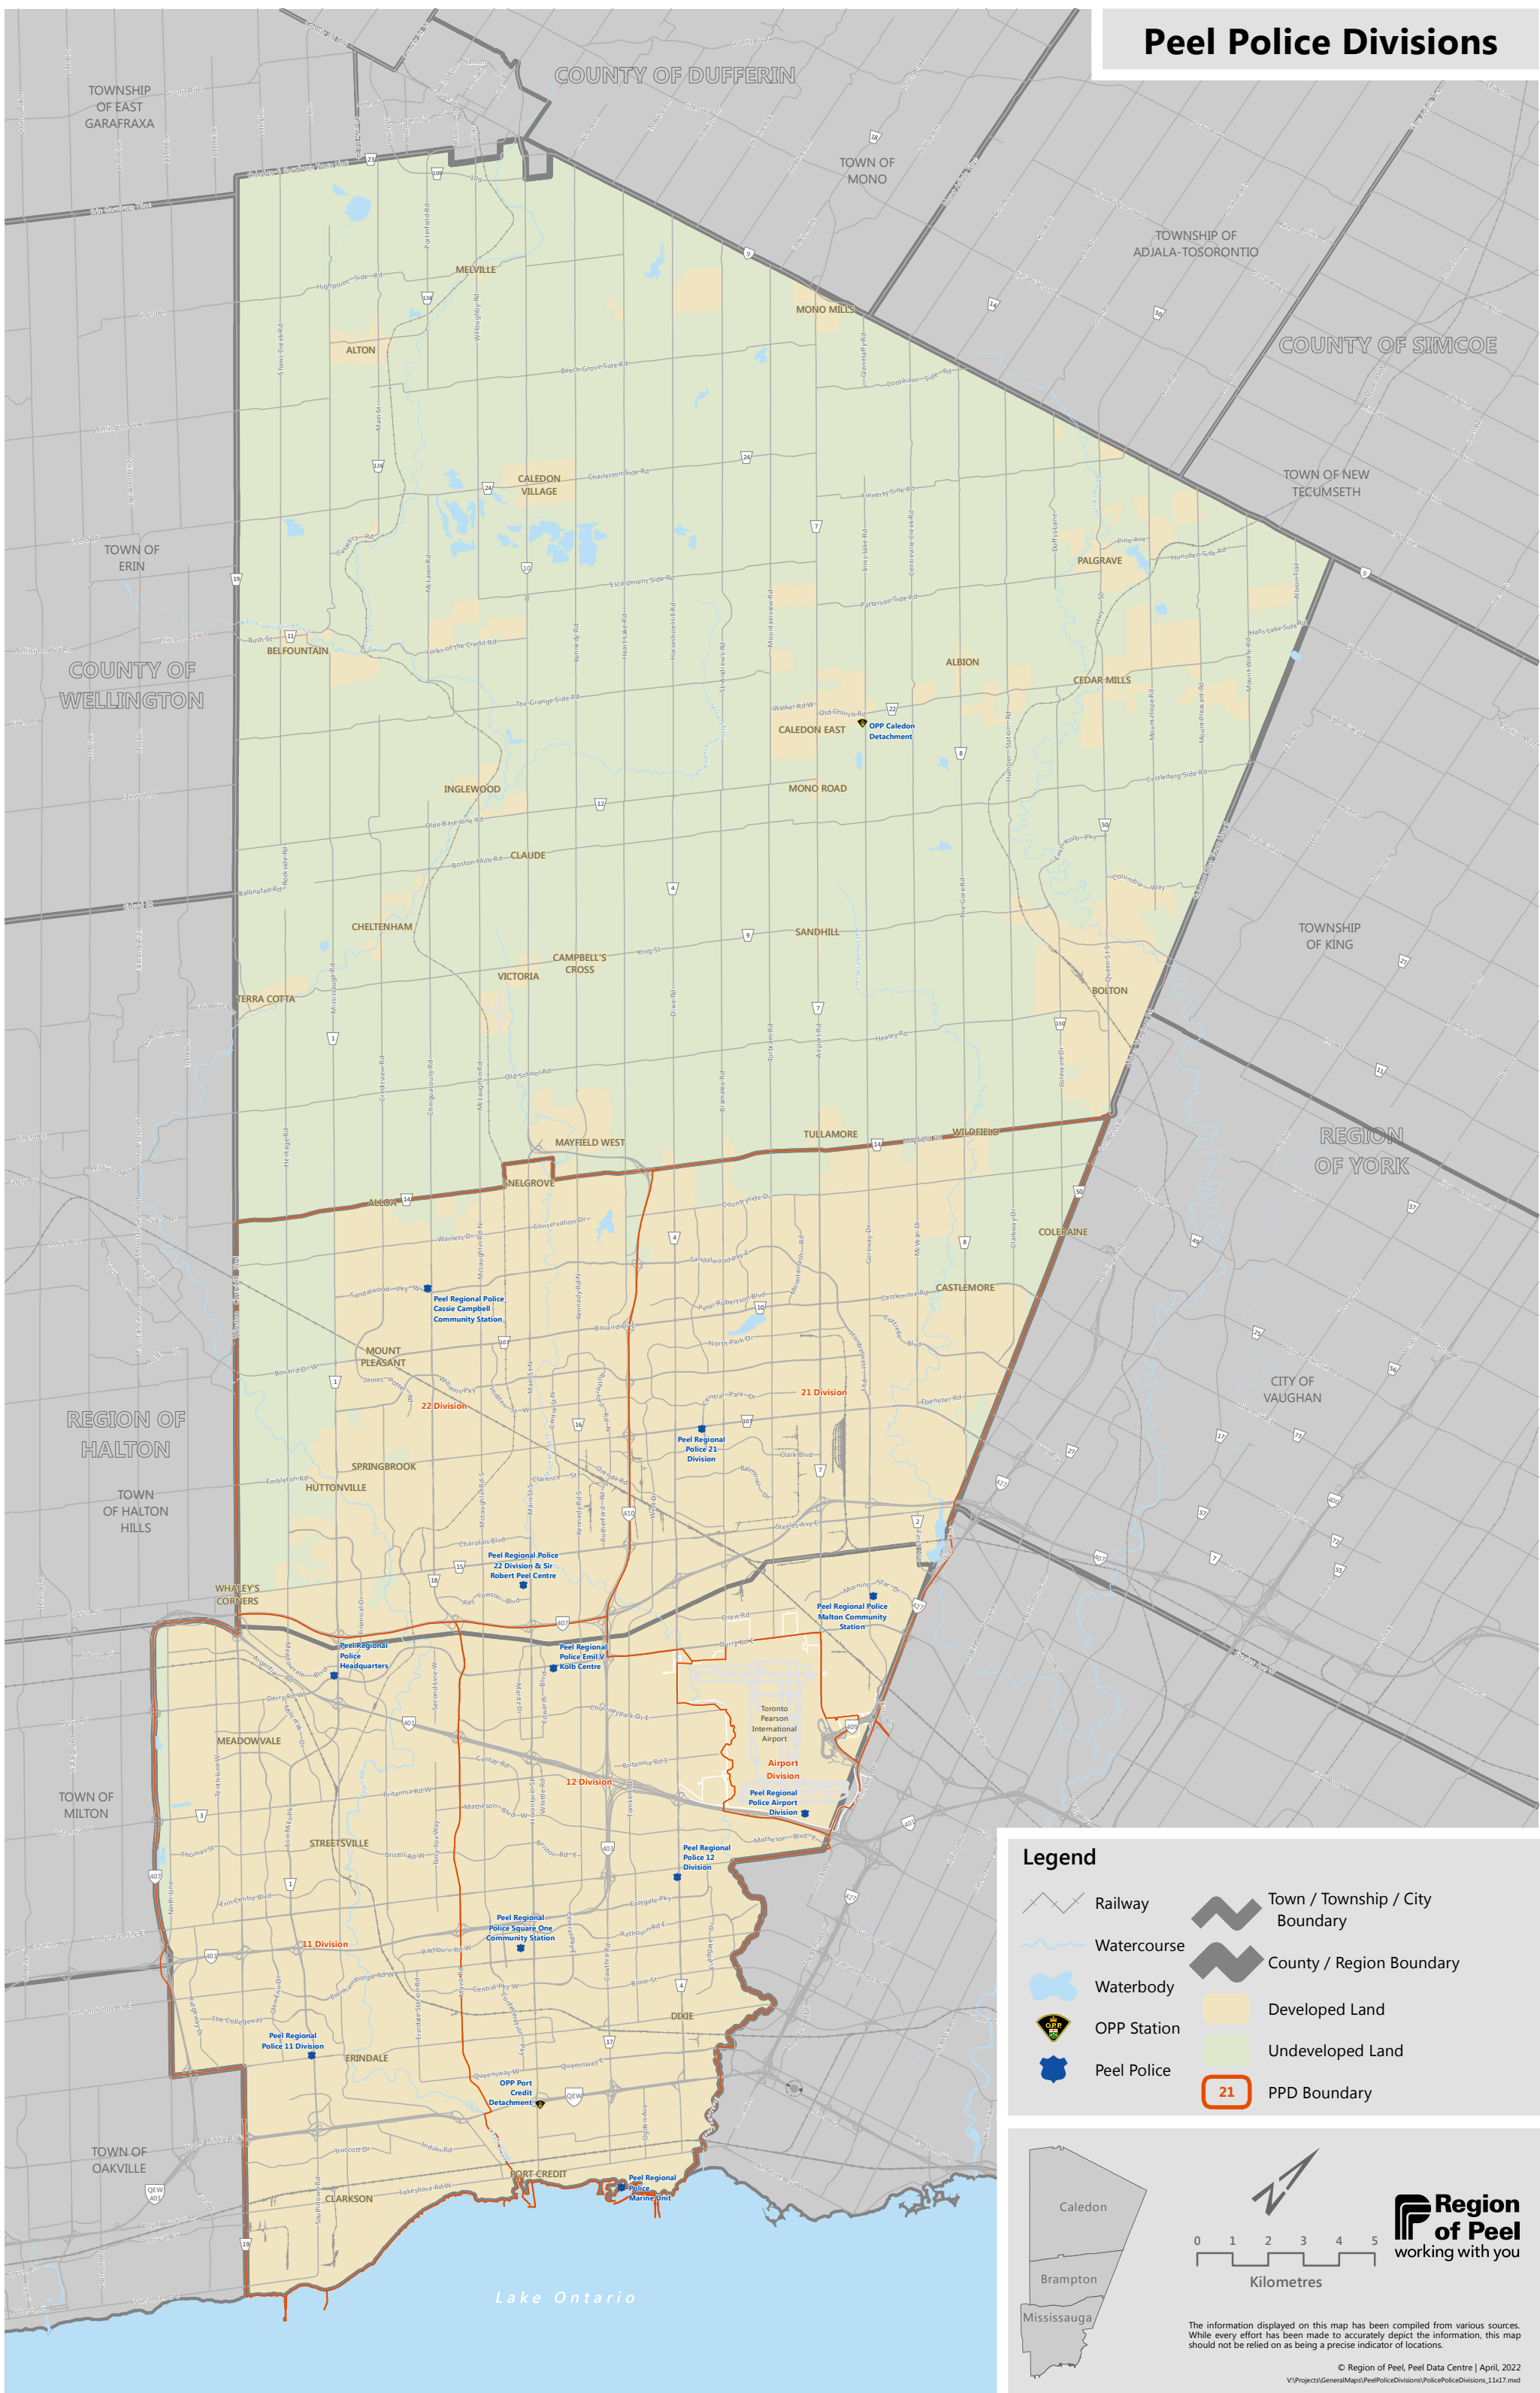

Peel Police Divisions

Legend

	Railway		Town / Township / City Boundary
	Watercourse		County / Region Boundary
	Waterbody		Developed Land
	OPP Station		Undeveloped Land
	Peel Police		PPD Boundary

Region of Peel
working with you

0 1 2 3 4 5
Kilometres

The information displayed on this map has been compiled from various sources. While every effort has been made to accurately depict the information, this map should not be relied on as being a precise indicator of locations.

© Region of Peel, Peel Data Centre | April, 2022
V:\Projects\General\Maps\Peel\PoliceDivisions\PolicePoliceDivisions_11x17.mxd