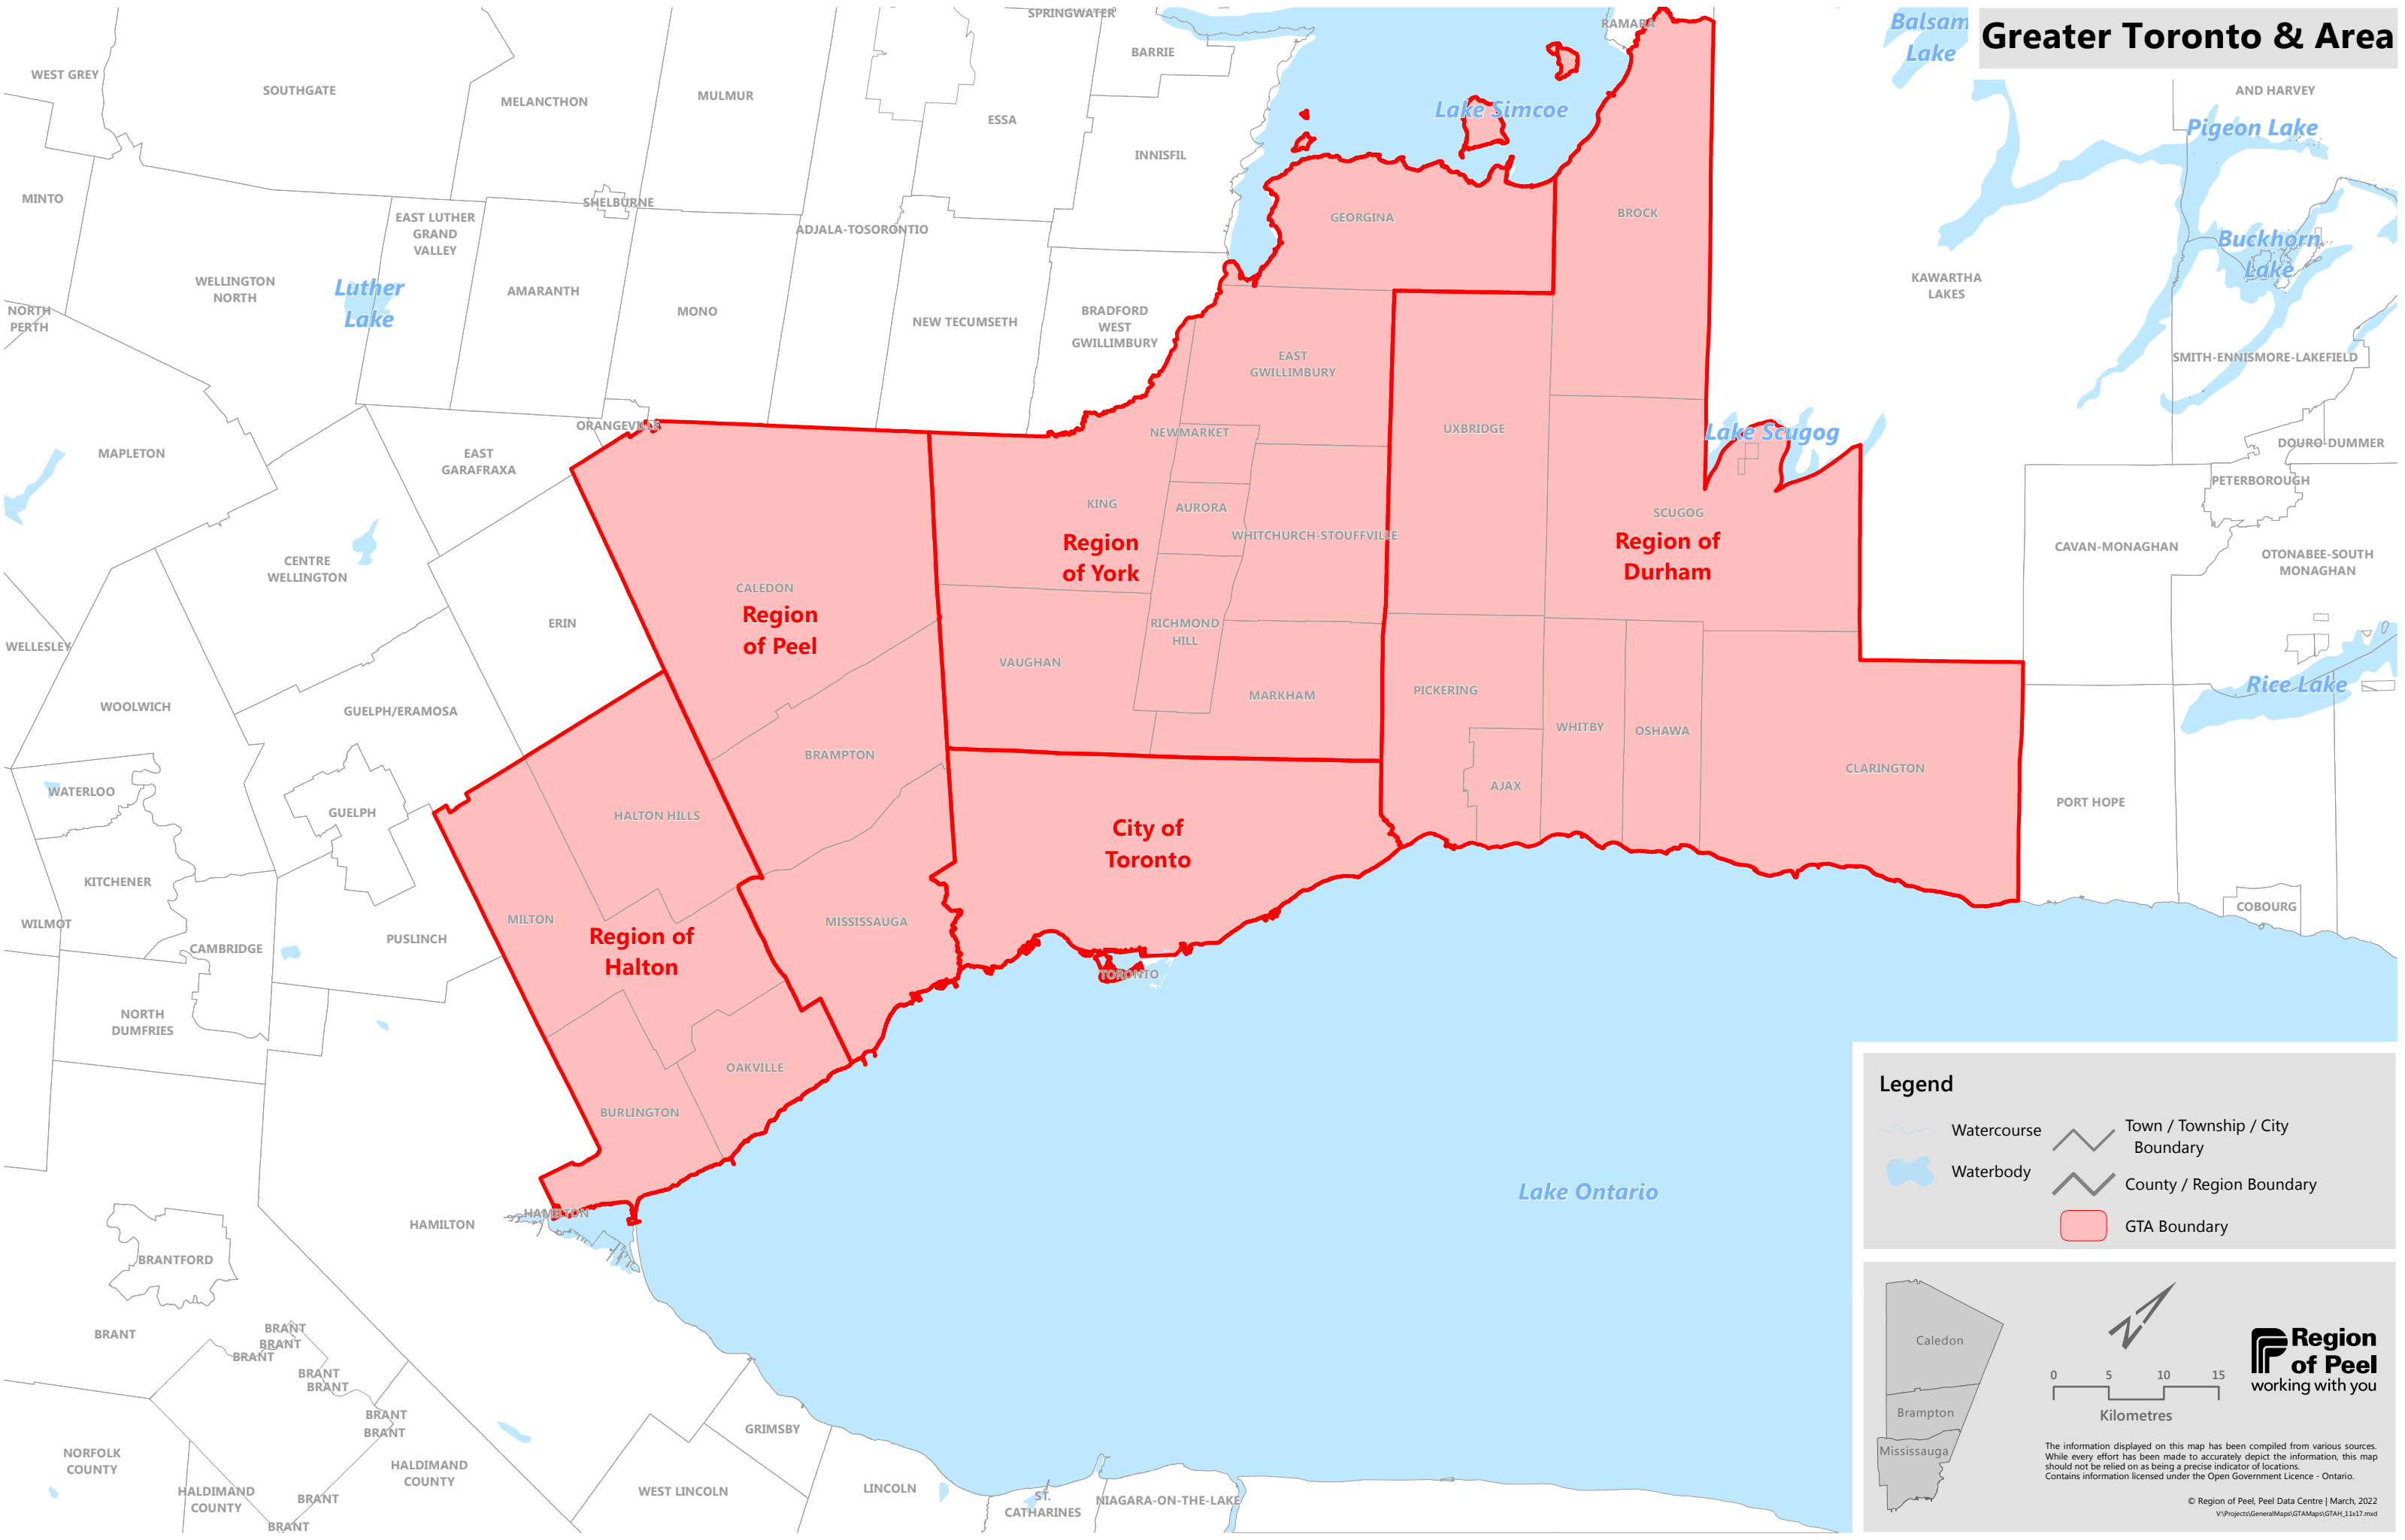

Greater Toronto & Area

Legend

Watercourse	Town / Township / City Boundary
Waterbody	County / Region Boundary
	GTA Boundary

The information displayed on this map has been compiled from various sources. While every effort has been made to accurately depict the information, this map should not be relied on as being a precise indicator of locations. Contains information licensed under the Open Government Licence - Ontario.

© Region of Peel, Peel Data Centre | March, 2022
V:\Projects\GeneralMaps\GTA\Maps\GTA_11x17.mxd