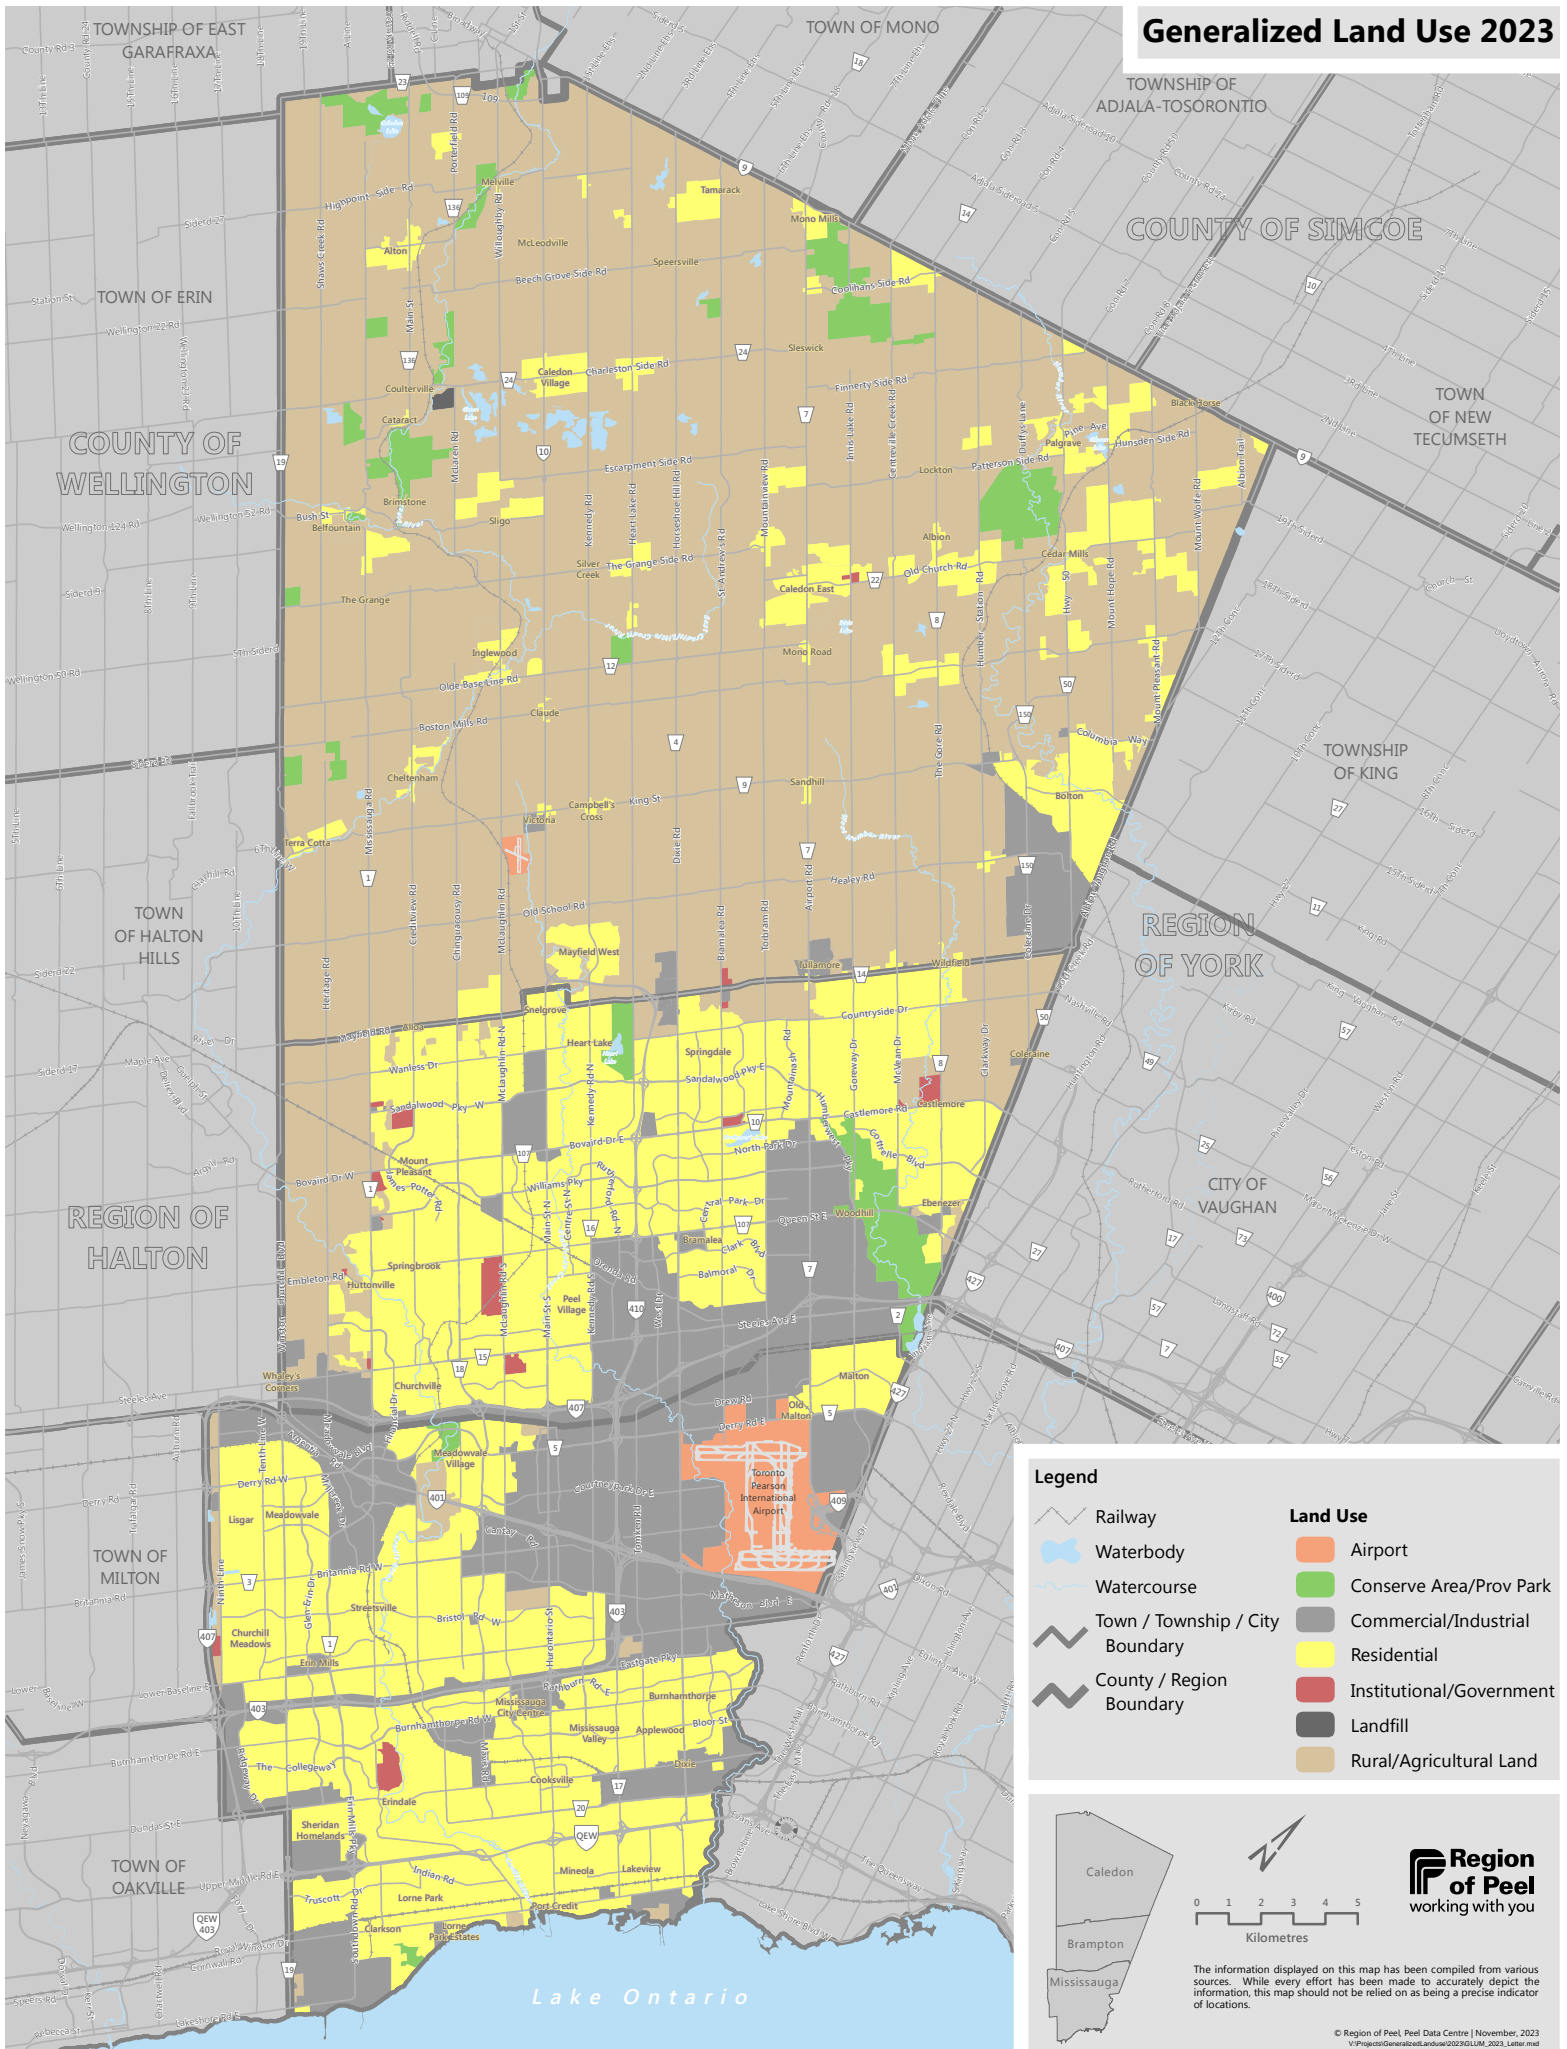

Generalized Land Use 2023

Legend

	Railway		Land Use
	Waterbody		Airport
	Watercourse		Conserve Area/Prov Park
	Town / Township / City Boundary		Commercial/Industrial
	County / Region Boundary		Residential
			Institutional/Government
			Landfill
			Rural/Agricultural Land

Region of Peel
working with you

0 1 2 3 4 5
Kilometres

The information displayed on this map has been compiled from various sources. While every effort has been made to accurately depict the information, this map should not be relied on as being a precise indicator of locations.

© Region of Peel Data Centre | November, 2023
V:\Projects\GeneralizedLandUse\2023\GLUM_2023_Letter.mxd