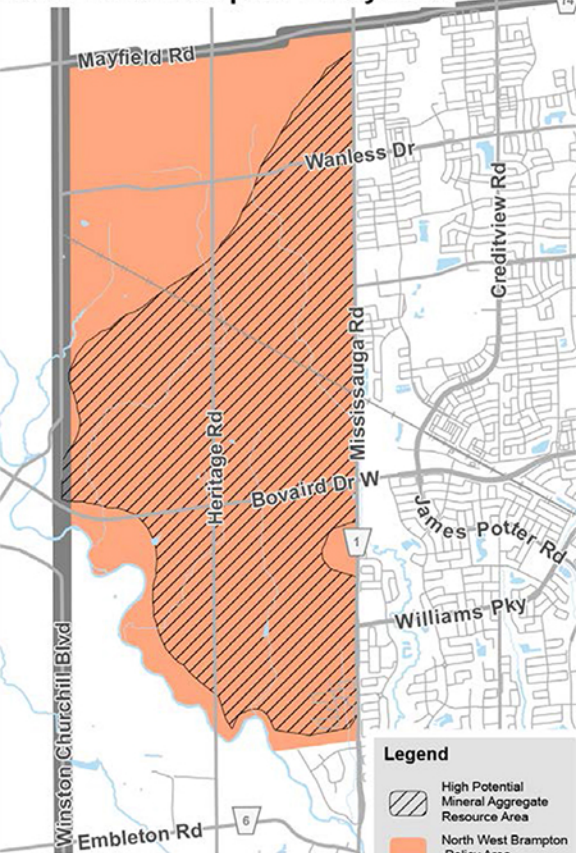

North West Brampton Policy Area

Legend

High Potential
Mineral Aggregate
Resource Area

North West Brampton
Policy Area

**Region
of Peel**
working with you

0 200 400 600 800 1,000
Metres