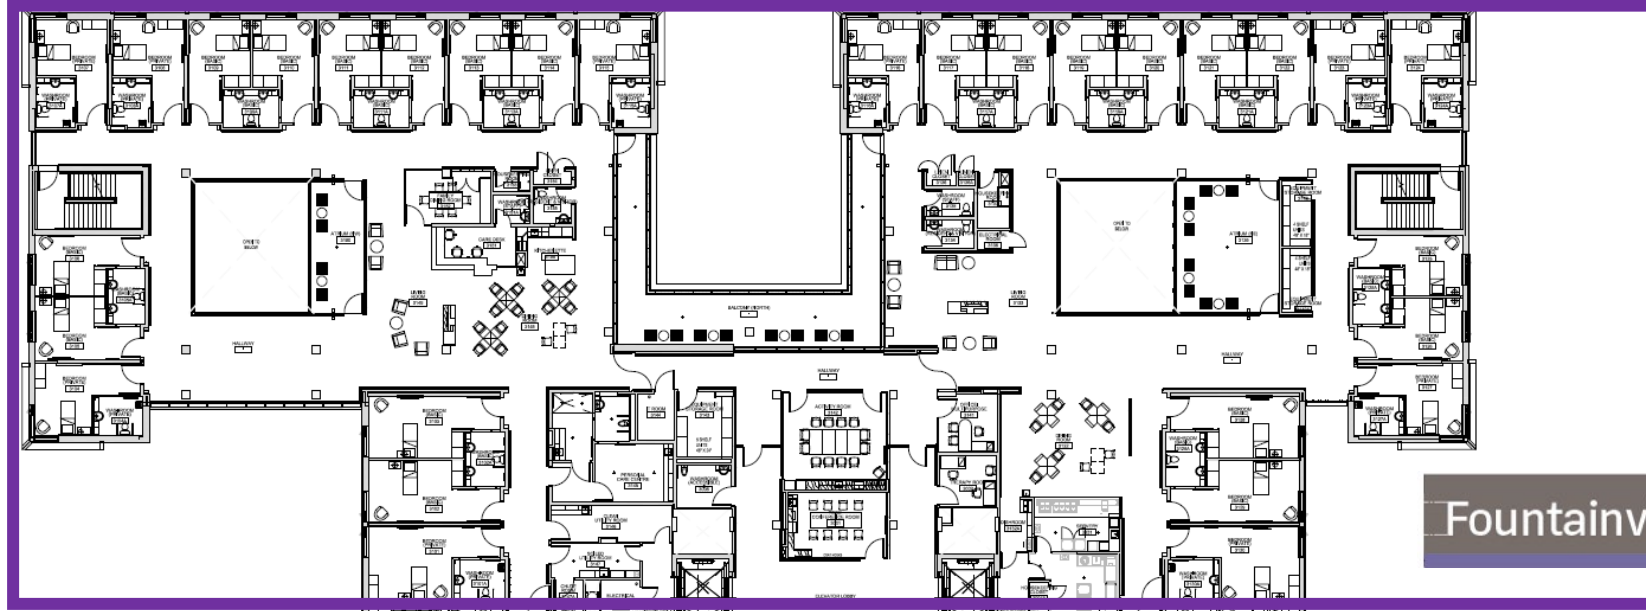

SECOND FLOOR

North - Facing Playground

Rooms 2101-2115

Rooms 2116-2130

West - Facing
Murray Street

Goreway | 2101-2130

Broddyway | 2201-2230

East - Facing
Main Street
(front of building)

Rooms 2216-2230

Rooms 2201-2215

South - Facing Manorbridge & Cheshire Homes

THIRD FLOOR

North - Facing Playground

Rooms 3101-3115

Rooms 3116-3130

West - Facing
Murray Street

Fountainview | 3101 - 3130

Woodhillway | 3201 - 3230

Rooms 3216-3230

Rooms 3201-3215

East - Facing
Main Street
(front of building)

South - Facing Manorbridge & Cheshire Homes

FOURTH FLOOR

North - Facing Playground

Rooms 3101-3115

Rooms 3116-3130

West - Facing
Murray Street

Blue Jay | 4101-4130

Cardinal | 4201-4230

East - Facing
Main Street
(front of building)

Rooms 3216-3130

Rooms 3201-3215