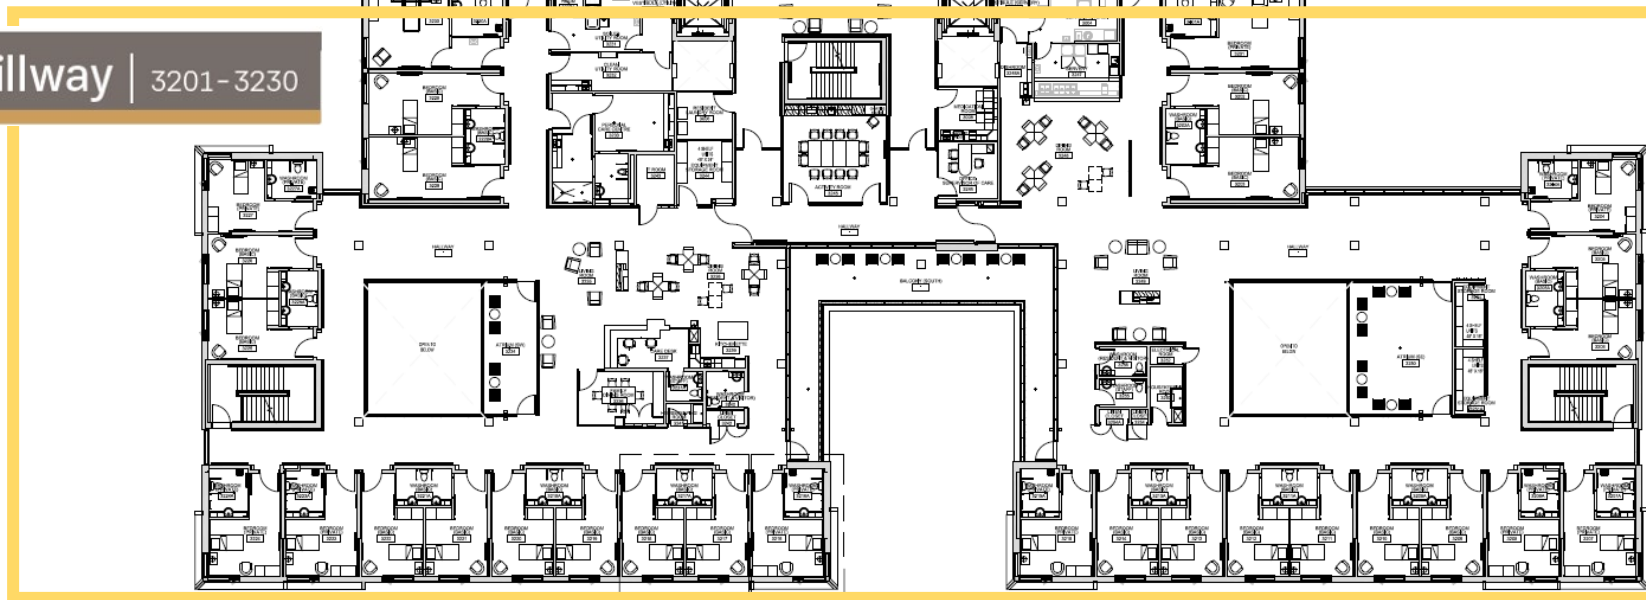

SECOND FLOOR

North - Facing Playground

Rooms 2101-2115

Rooms 2116-2130

West - Facing
Murray Street

Goreway | 2101-2130

Broddyway | 2201-2230

East - Facing
Main Street
(front of building)

Rooms 2216-2230

Rooms 2201-2215

South - Facing Manorbridge & Cheshire Homes

THIRD FLOOR

North - Facing Playground

Rooms 3101-3115

Rooms 3116-3130

West - Facing
Murray Street

Fountainview | 3101 - 3130

Woodhillway | 3201 - 3230

Rooms 3216-3230

Rooms 3201-3215

East - Facing
Main Street
(front of building)

South - Facing Manorbridge & Cheshire Homes

FOURTH FLOOR

North - Facing Playground

Rooms 3101-3115

Rooms 3116-3130

West - Facing
Murray Street

Blue Jay | 4101-4130

Cardinal | 4201-4230

East - Facing
Main Street
(front of building)

Rooms 3216-3130

Rooms 3201-3215