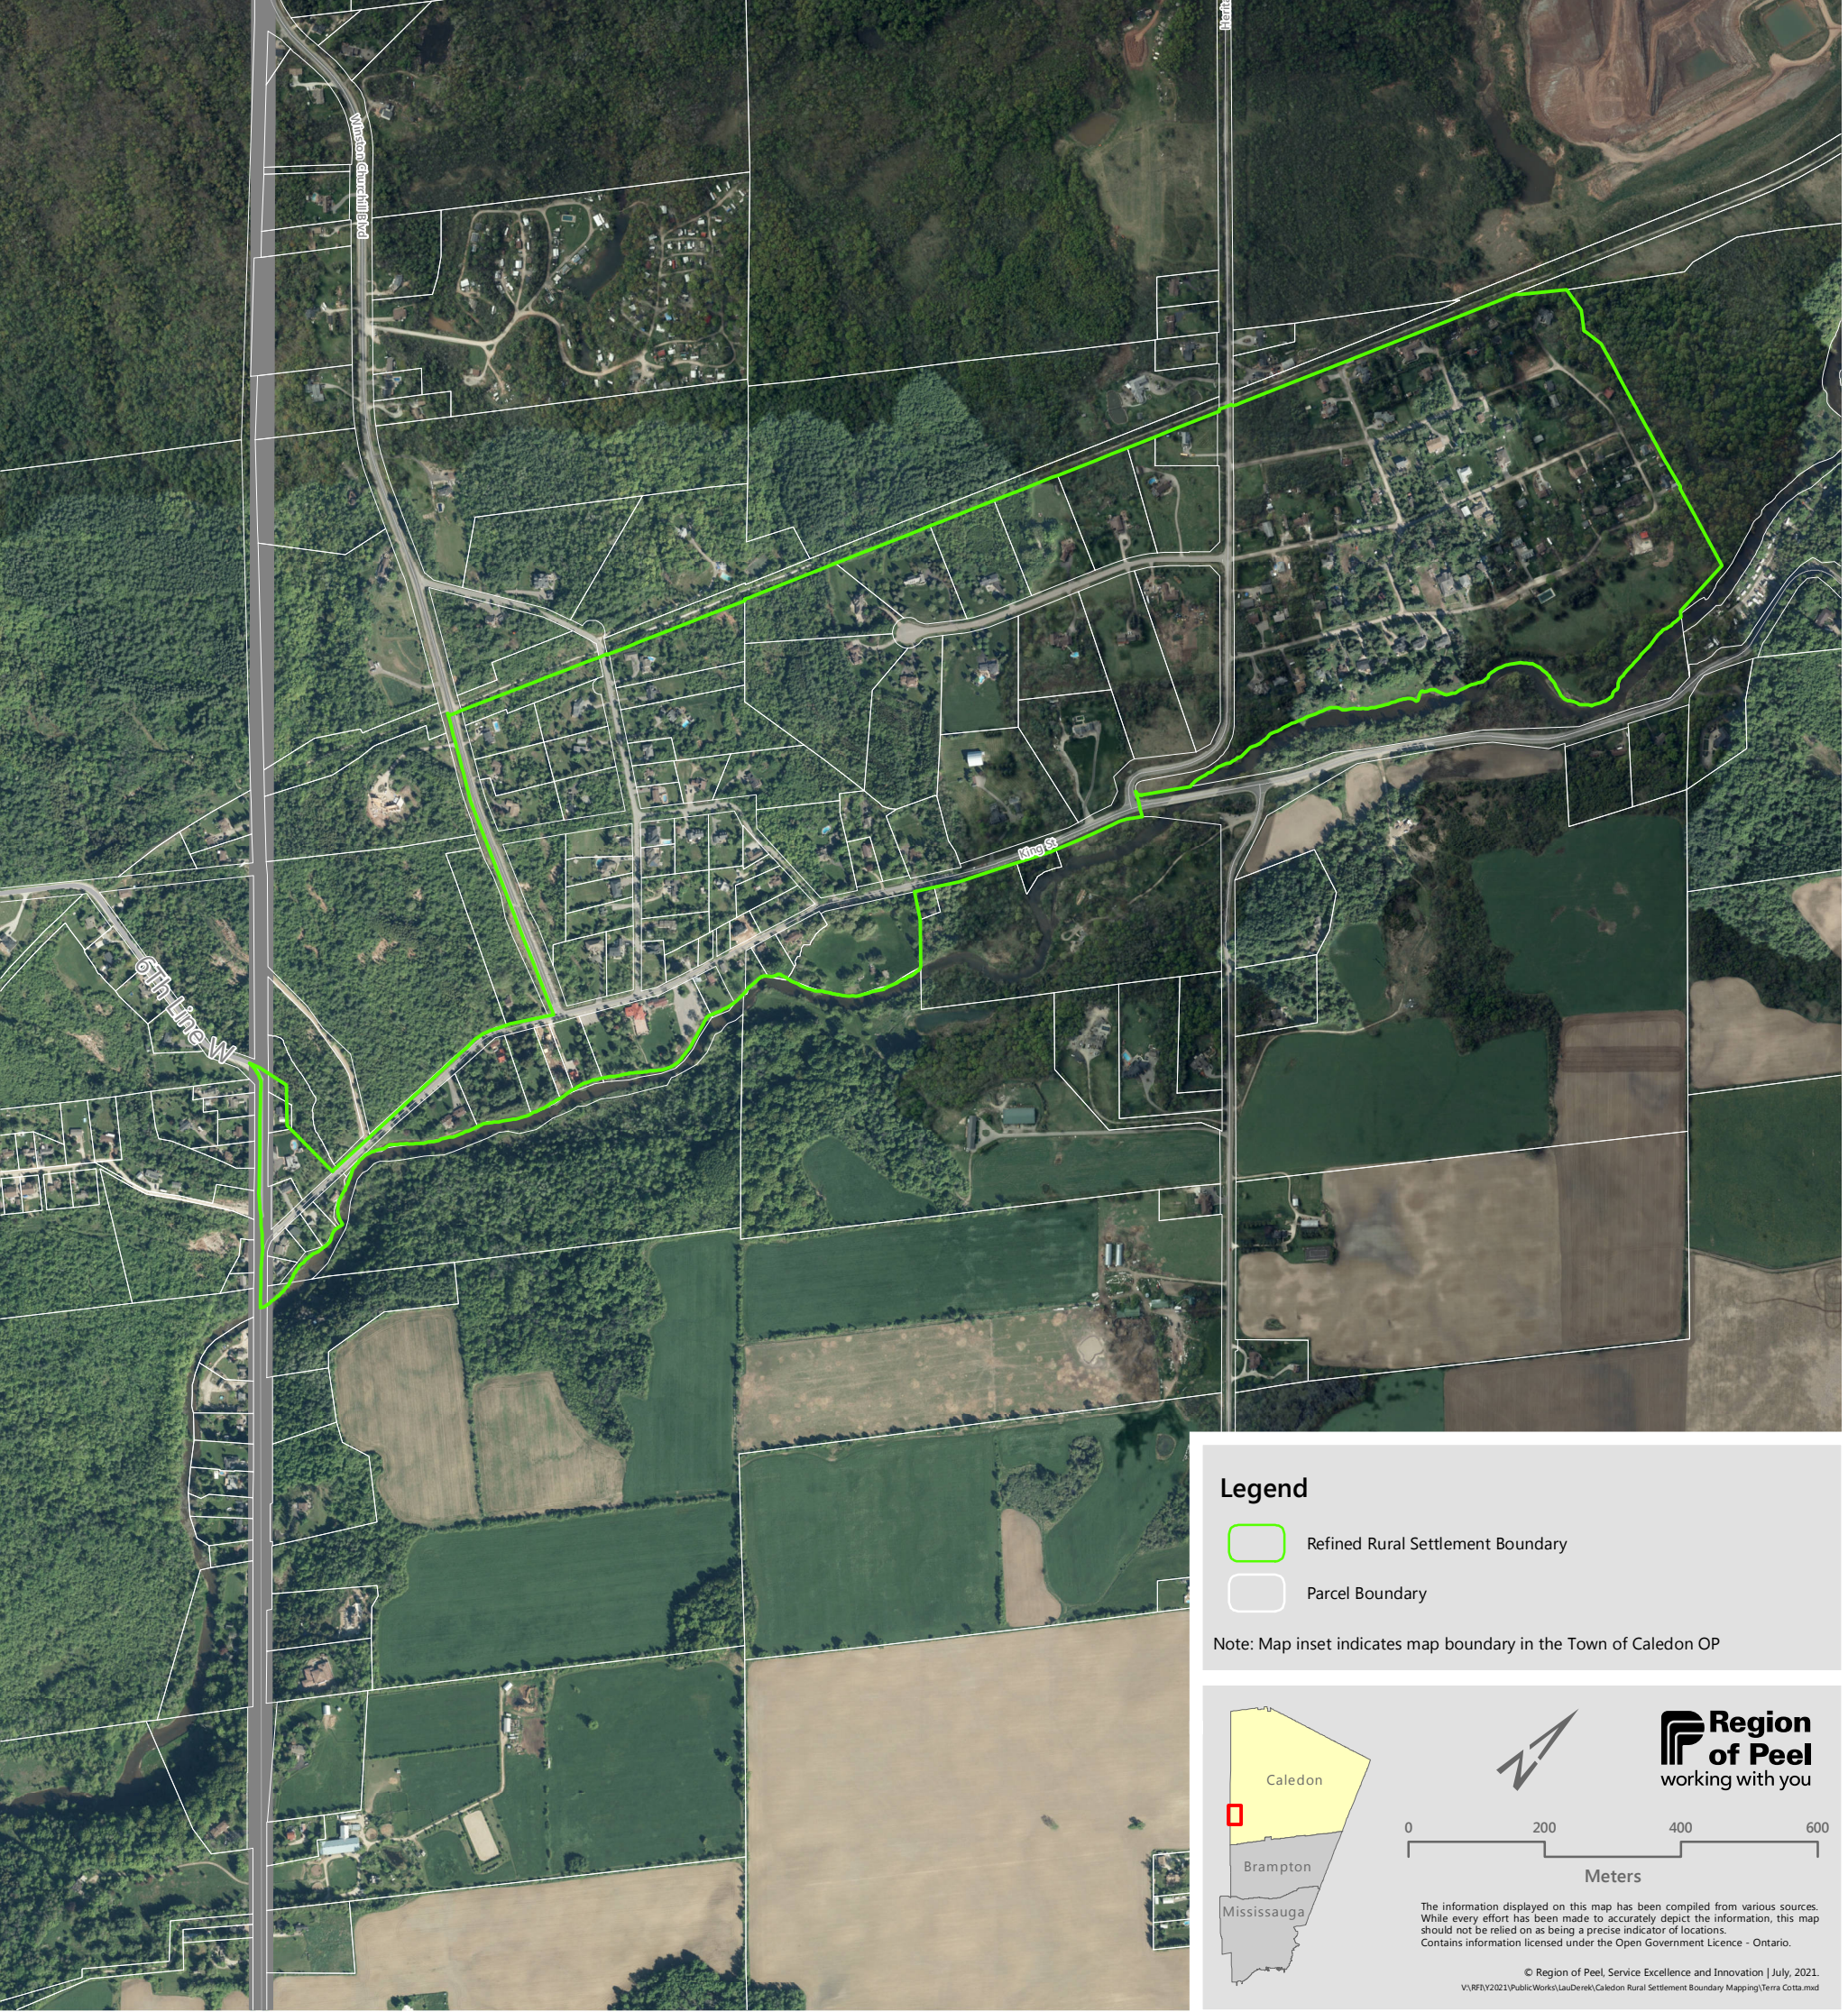

Refined Rural Settlement Area Boundary: Terra Cotta

Legend

- Refined Rural Settlement Boundary
- Parcel Boundary

Note: Map inset indicates map boundary in the Town of Caledon OP

Meters

The information displayed on this map has been compiled from various sources. While every effort has been made to accurately depict the information, this map should not be relied on as being a precise indicator of locations. Contains information licensed under the Open Government Licence - Ontario.