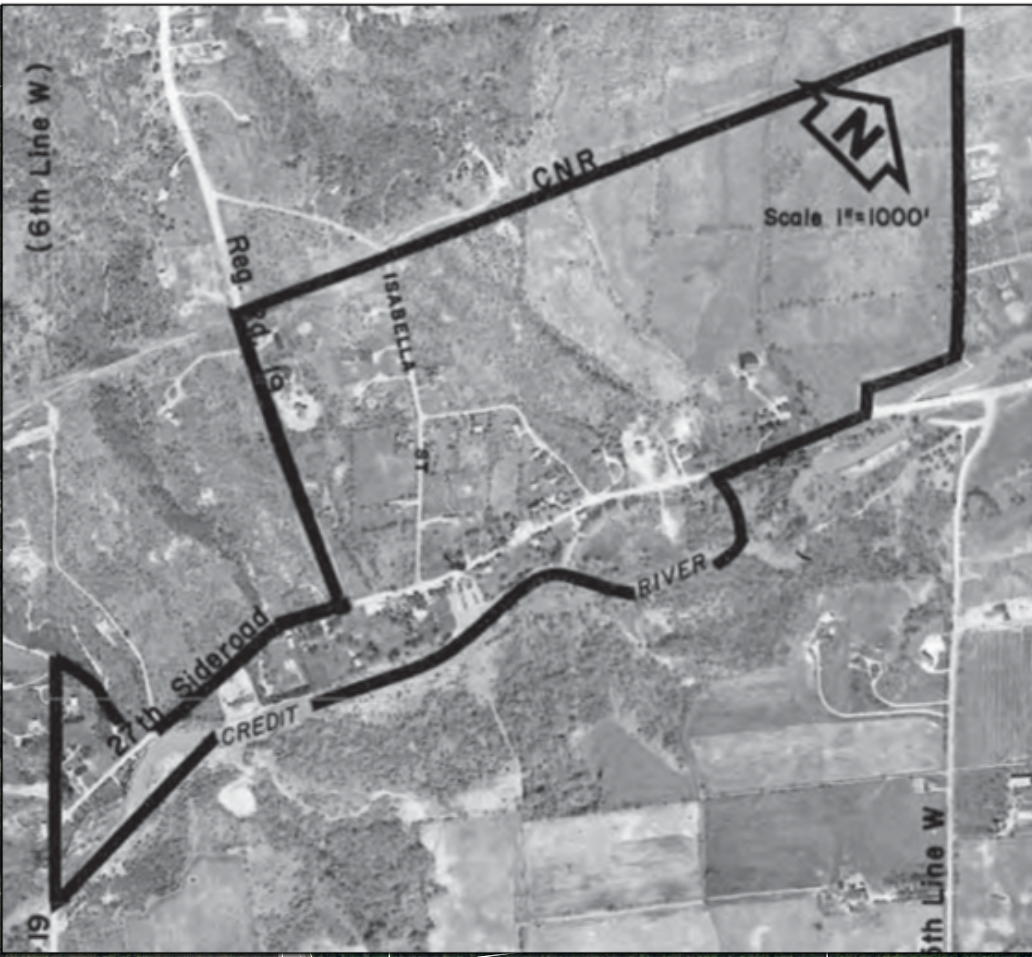

Refined Rural Settlement Area Boundary: Terra Cotta

Legend

- Refined Rural Settlement Boundary
- Parcel Boundary

Note: Map inset indicates map boundary in the Town of Caledon OP

Meters

The information displayed on this map has been compiled from various sources. While every effort has been made to accurately depict the information, this map should not be relied on as being a precise indicator of locations. Contains information licensed under the Open Government Licence - Ontario.