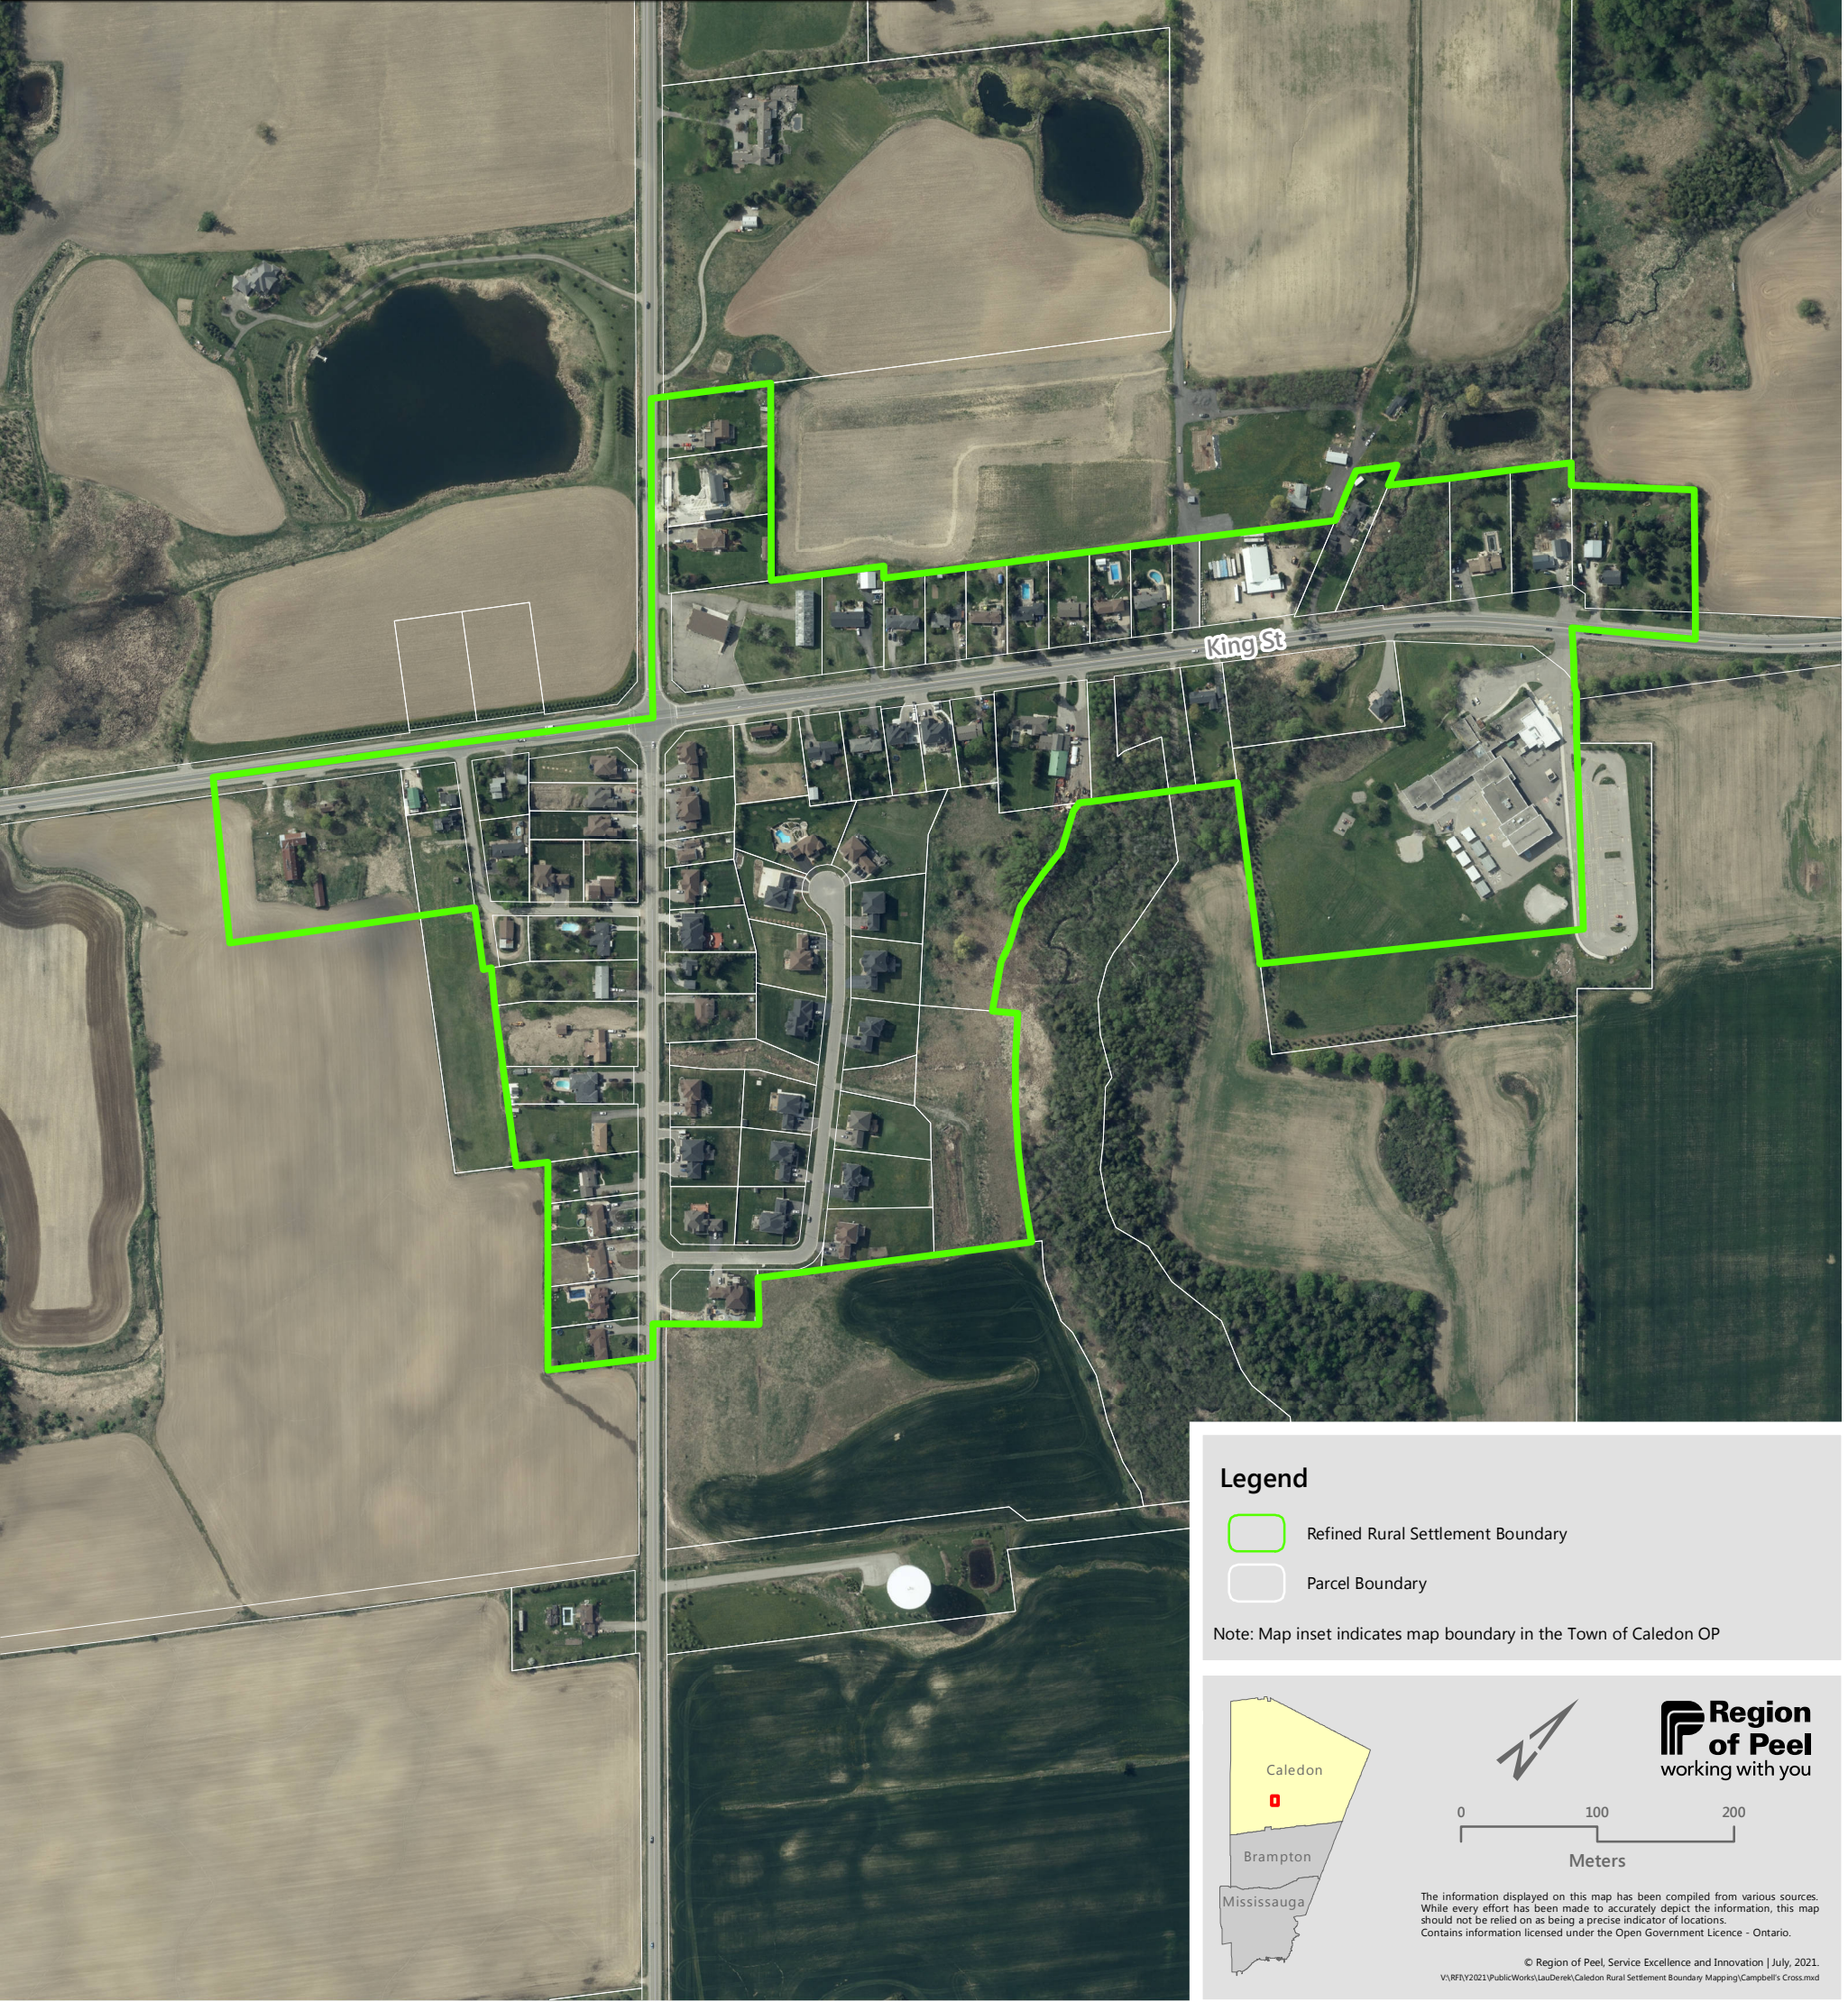

Refined Rural Settlement Area Boundary: Campbell's Cross

Legend

- Refined Rural Settlement Boundary
- Parcel Boundary

Note: Map inset indicates map boundary in the Town of Caledon OP

© Region of Peel, Service Excellence and Innovation | July, 2021.
V:\RF\1\2021\PublicWorks\Laurek\Caledon Rural Settlement Boundary Mapping\Campbell's Cross.mxd