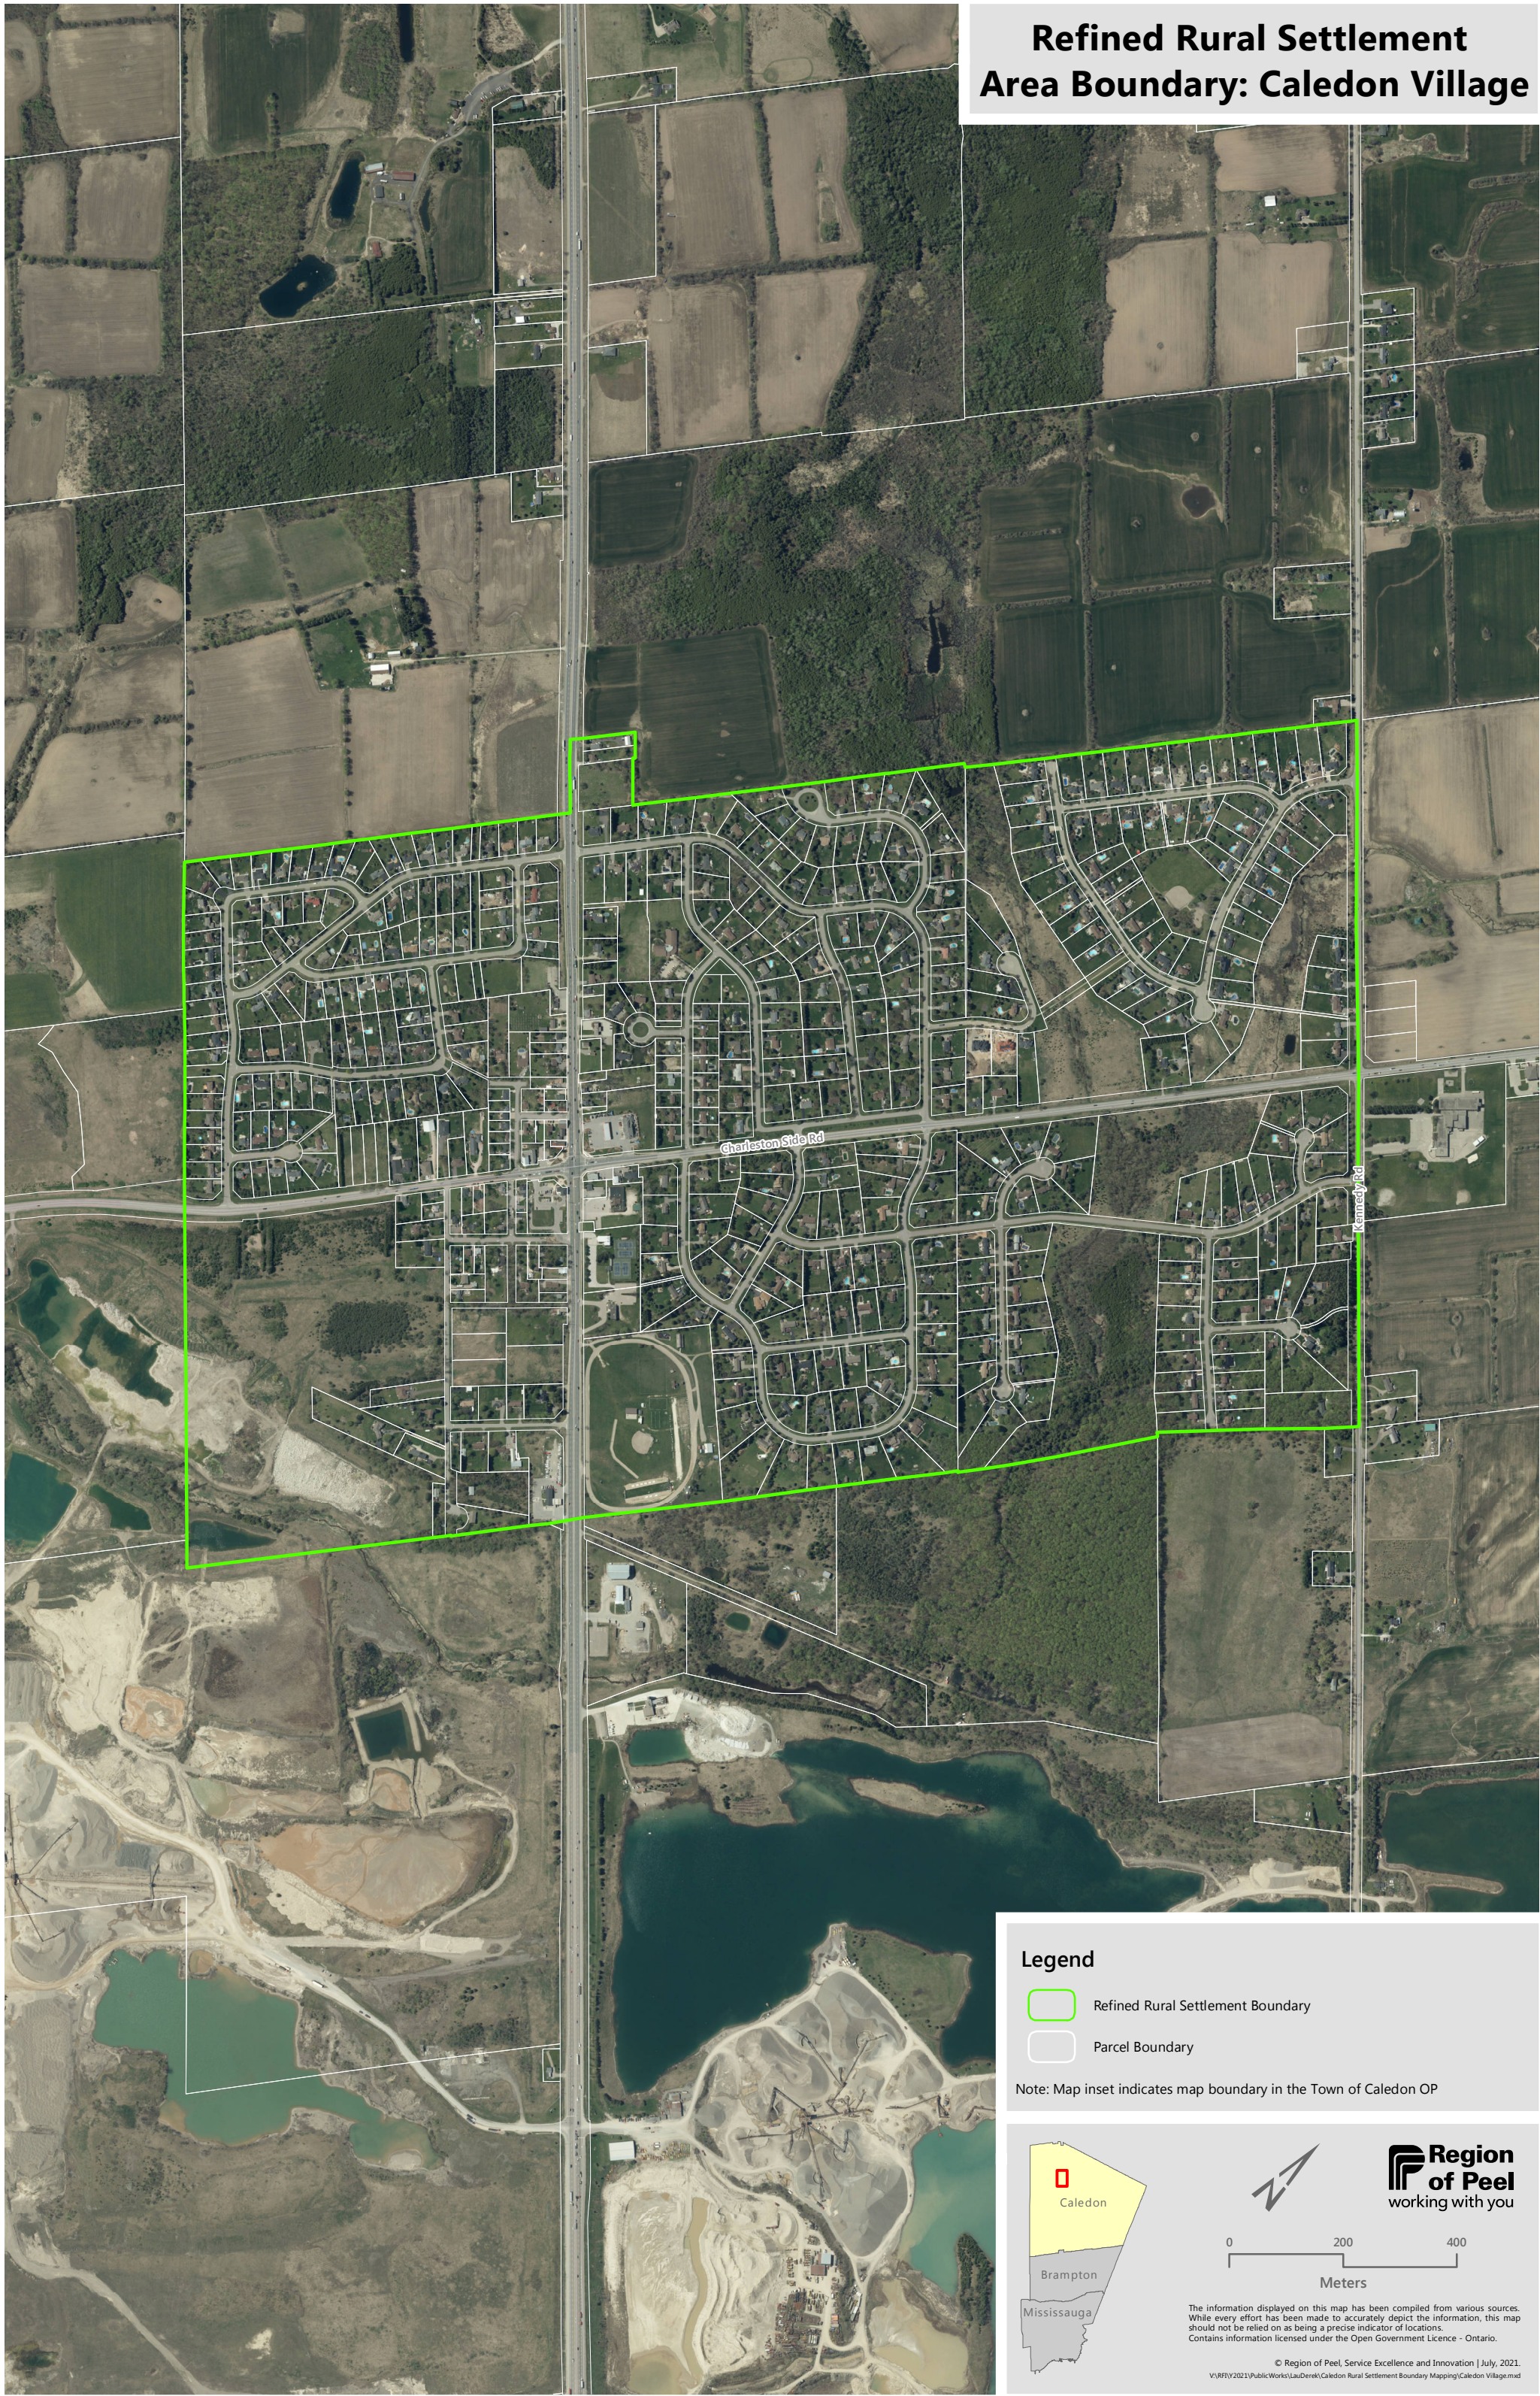

Refined Rural Settlement Area Boundary: Caledon Village

Legend

- Refined Rural Settlement Boundary
- Parcel Boundary

Note: Map inset indicates map boundary in the Town of Caledon OP

Region of Peel
working with you