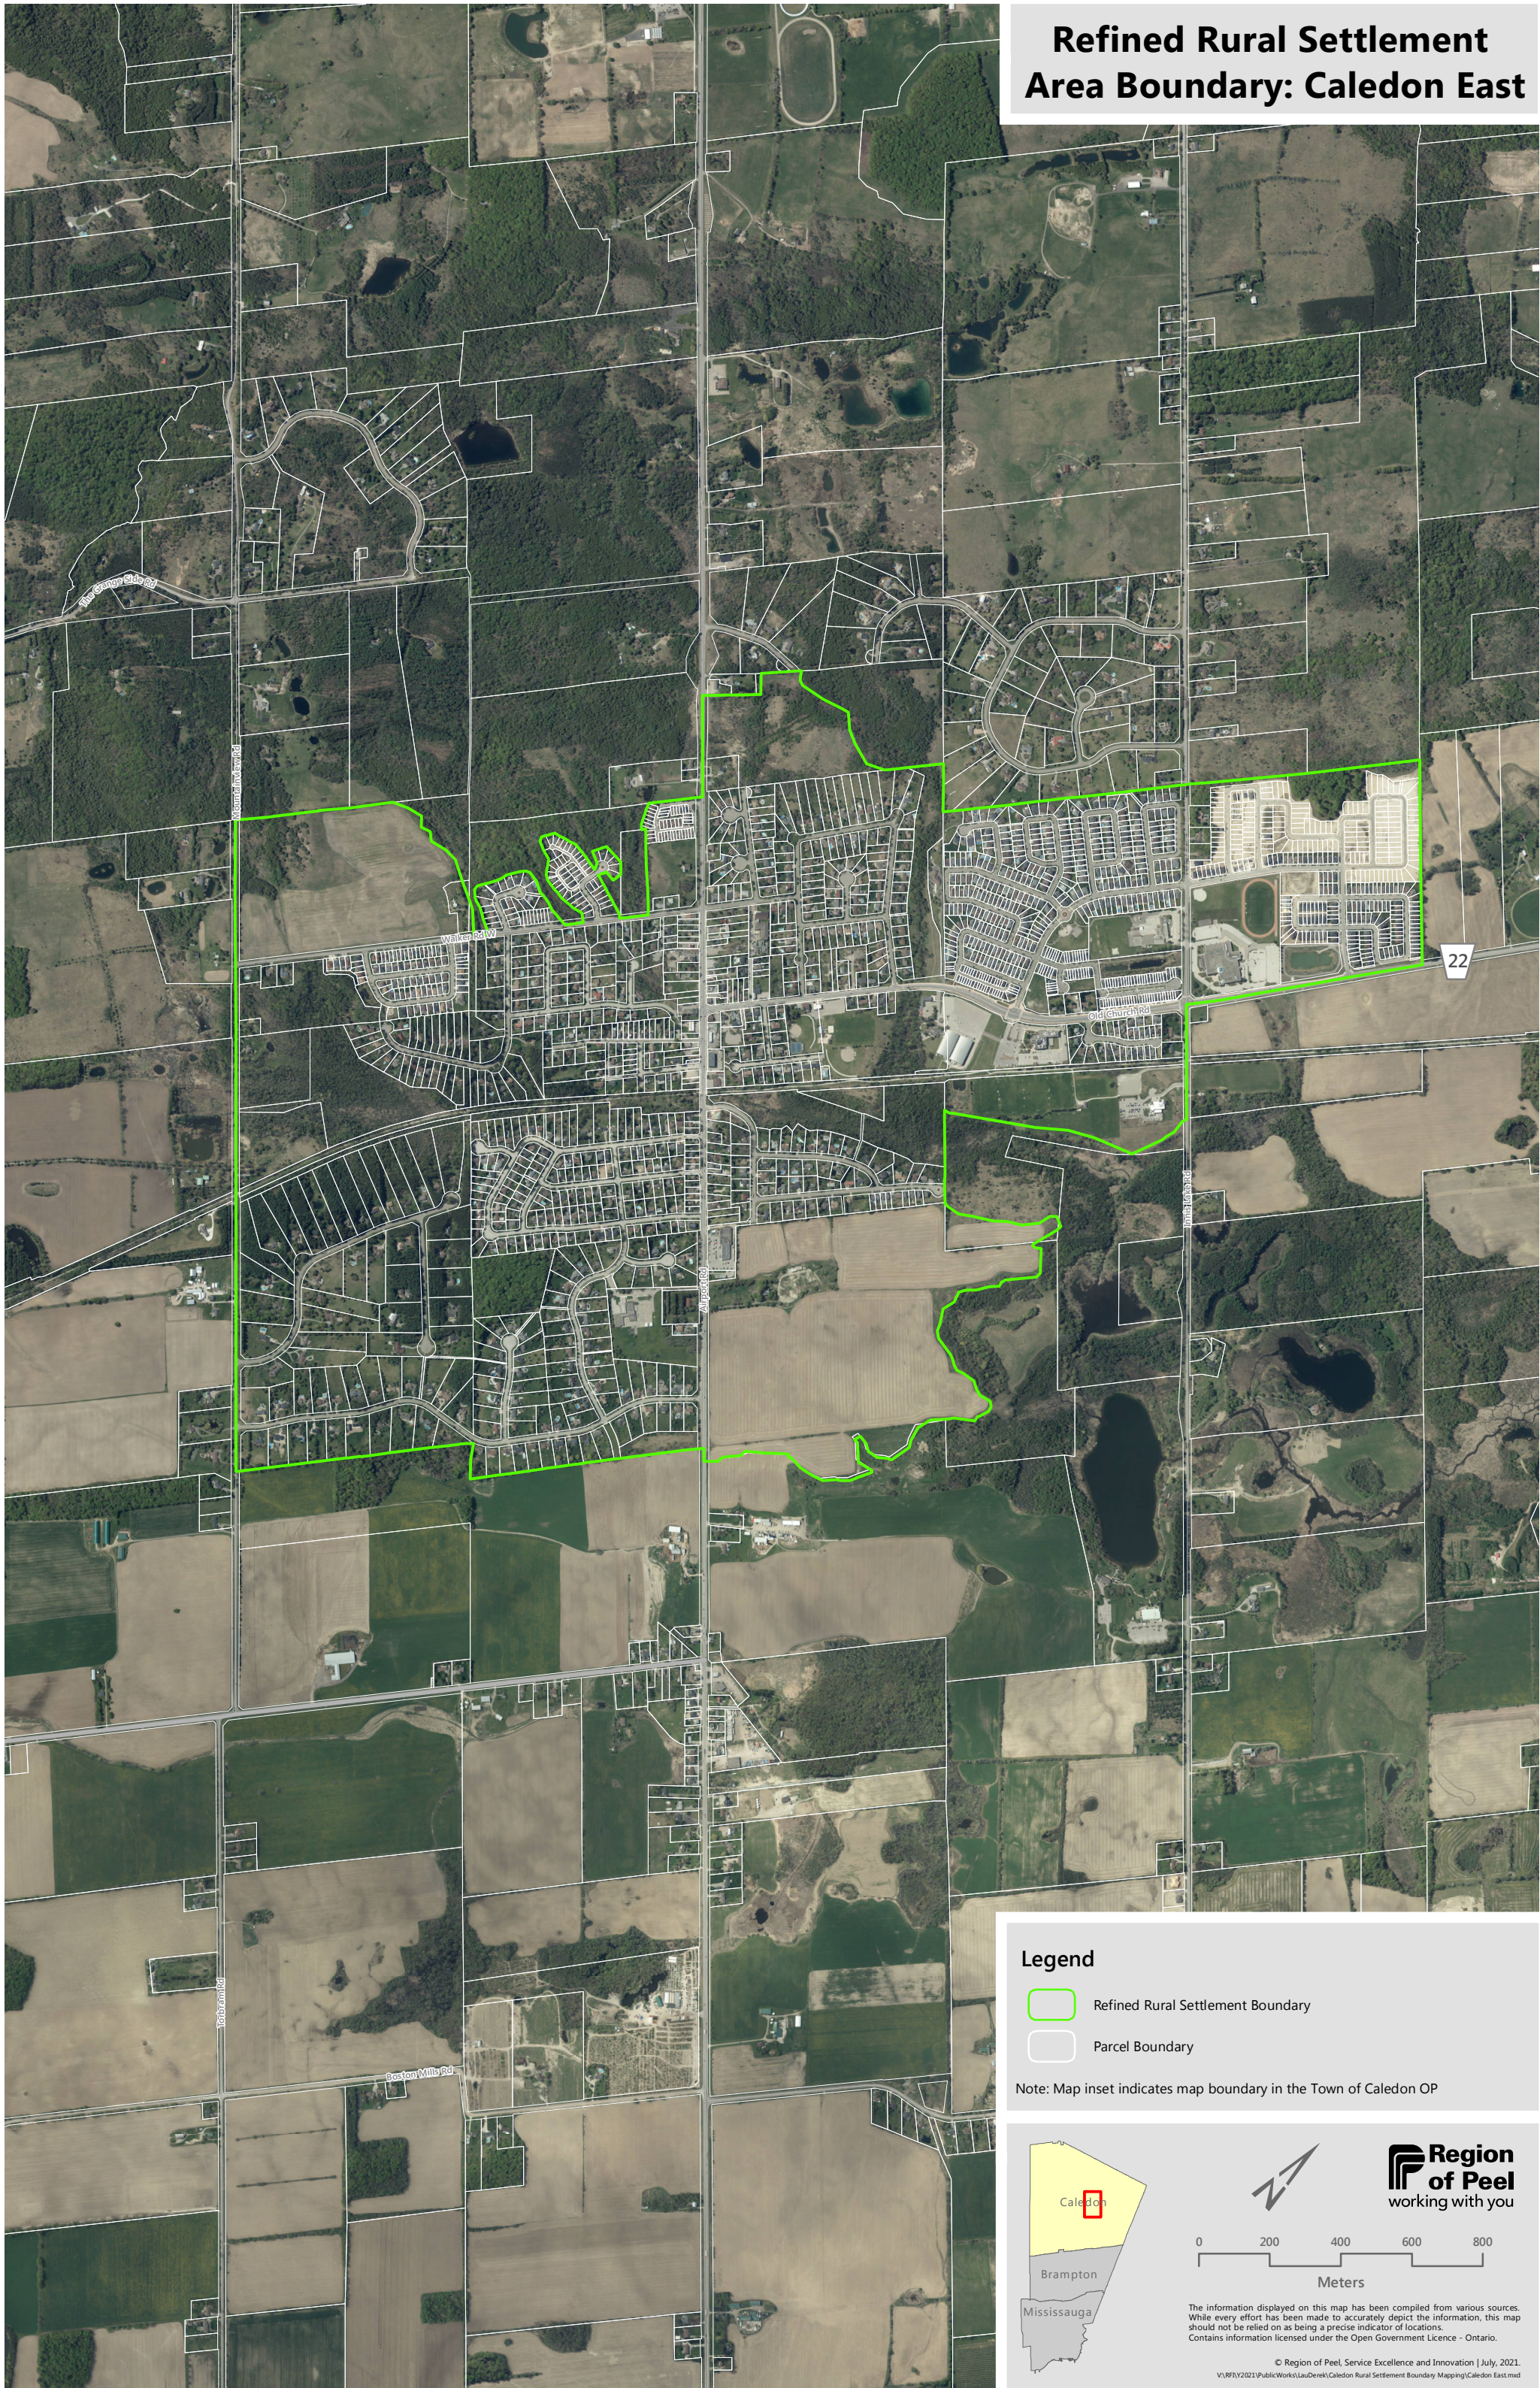

Refined Rural Settlement Area Boundary: Caledon East

Legend

- Refined Rural Settlement Boundary
- Parcel Boundary

Note: Map inset indicates map boundary in the Town of Caledon OP

Region of Peel
working with you