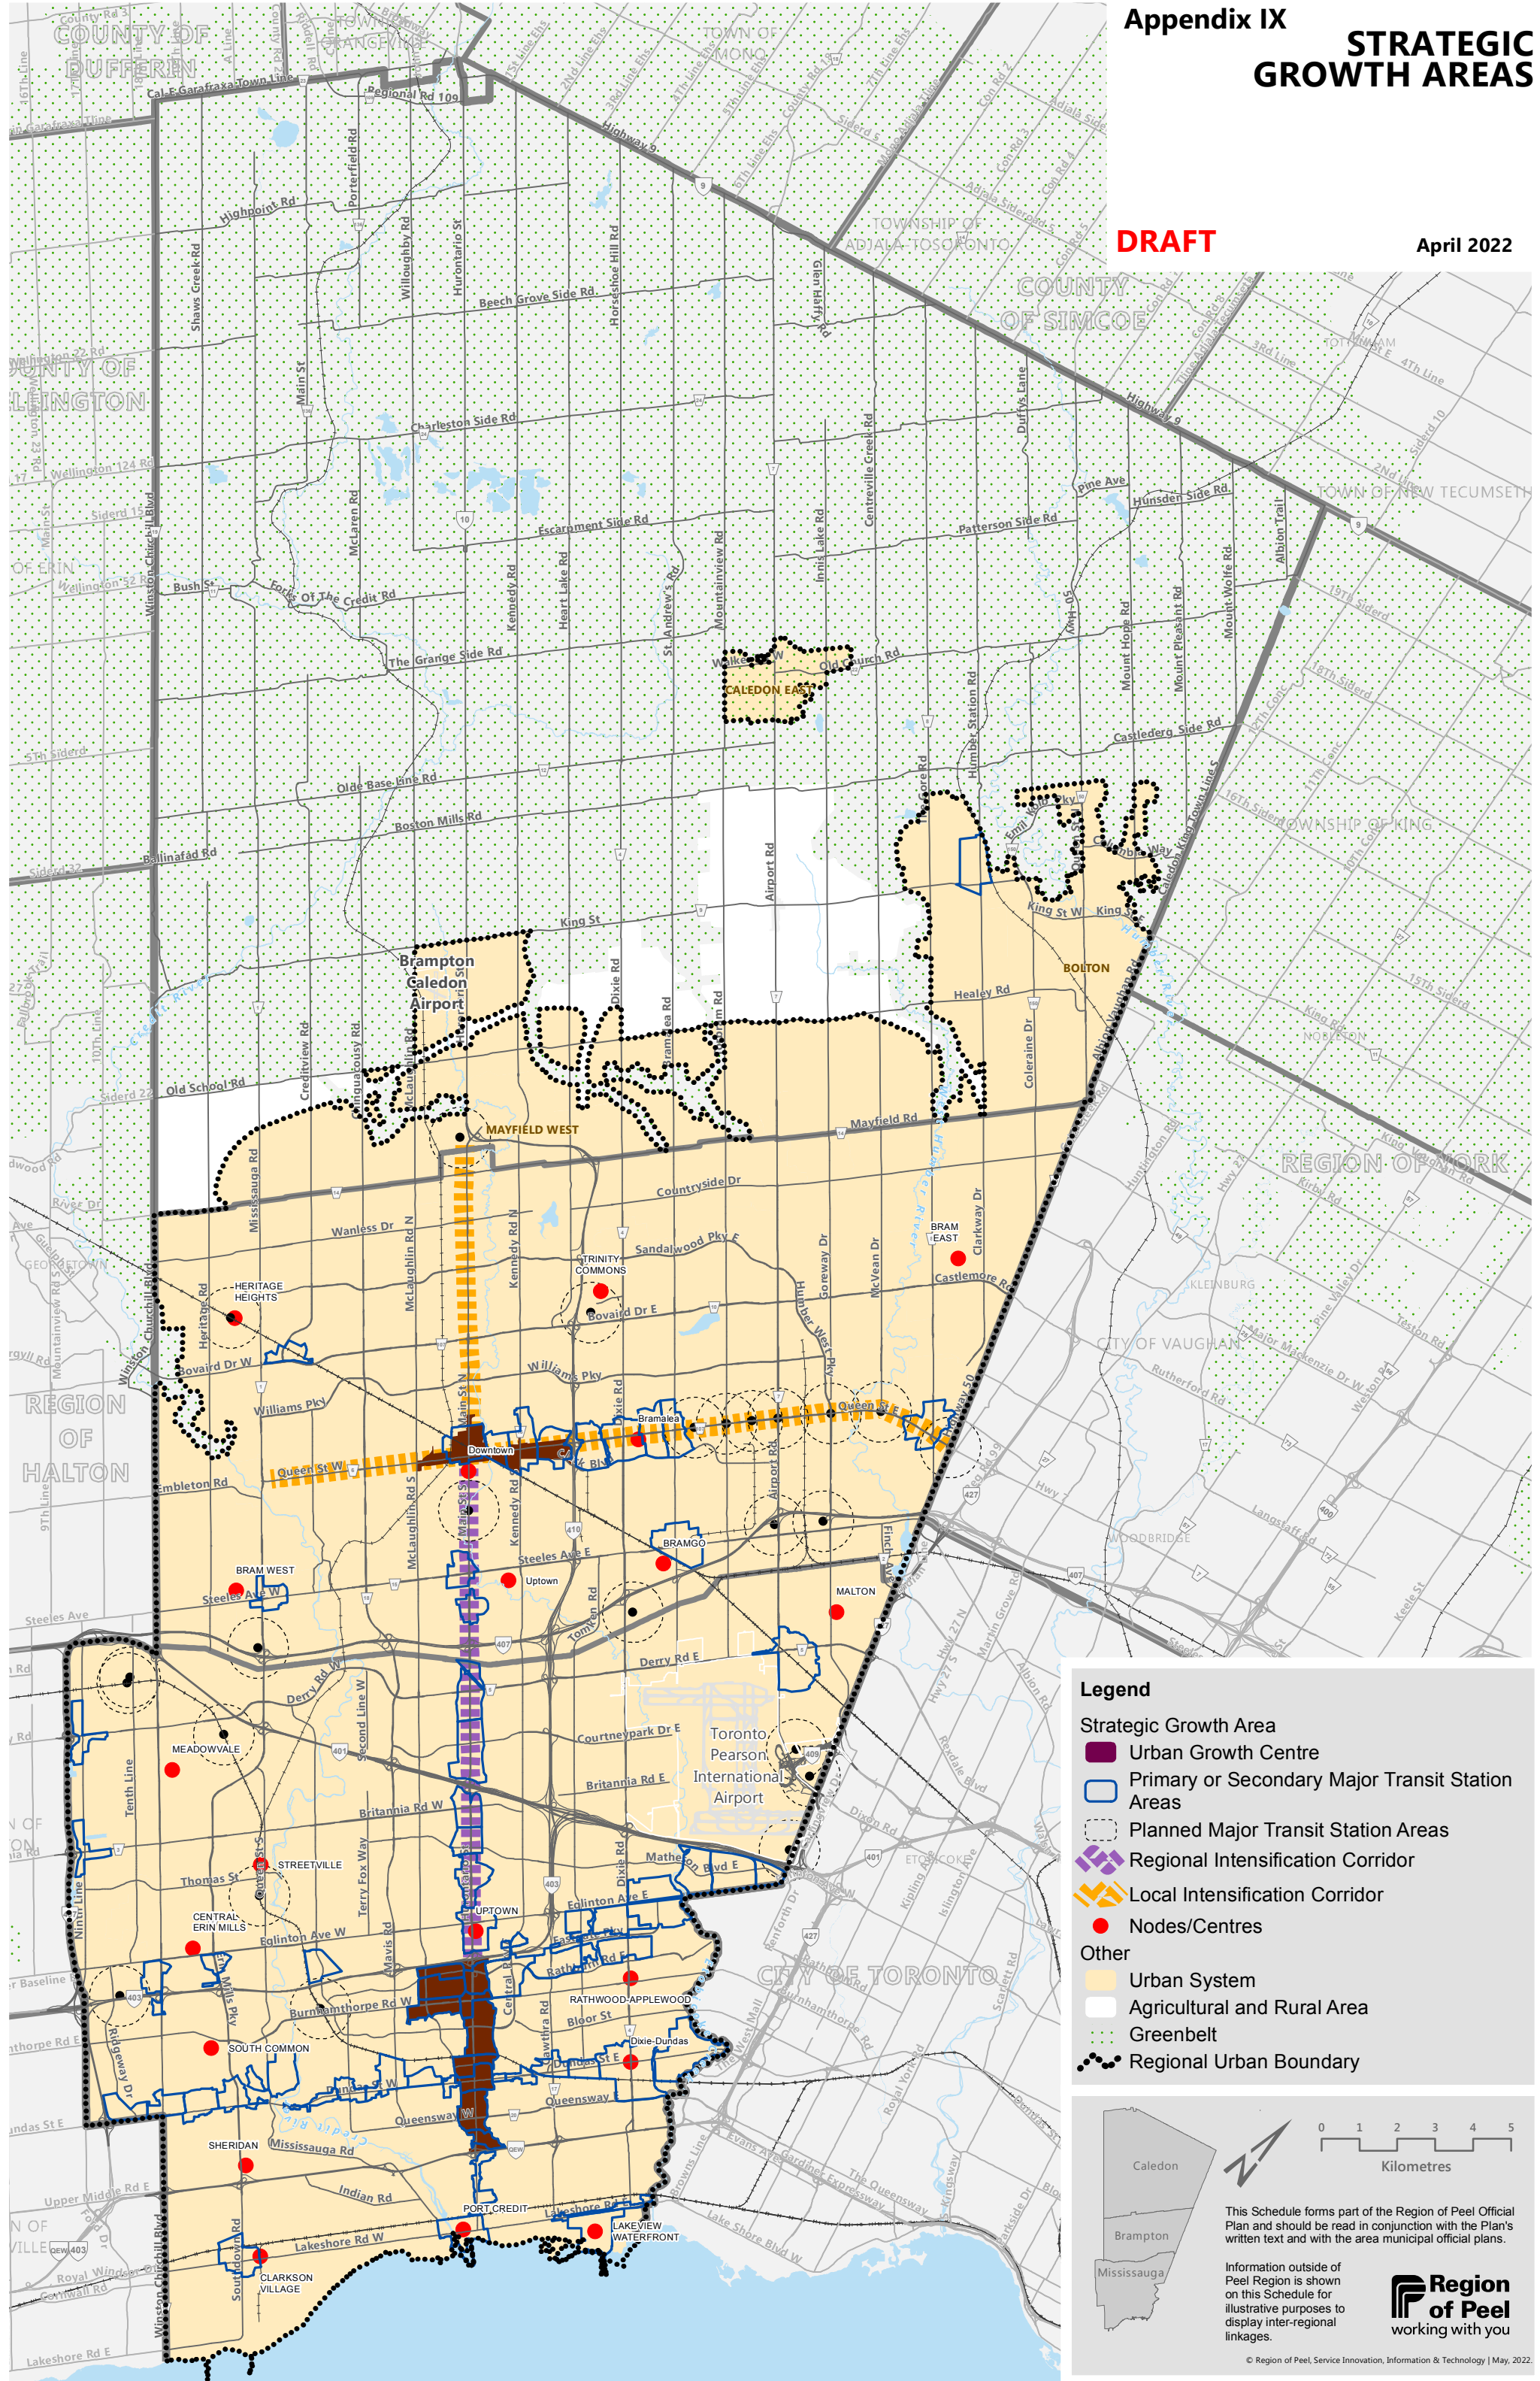

Appendix IX STRATEGIC GROWTH AREAS

DRAFT

April 2022

Legend

- Strategic Growth Area
 - Urban Growth Centre
 - Primary or Secondary Major Transit Station Areas
 - Planned Major Transit Station Areas
 - Regional Intensification Corridor
 - Local Intensification Corridor
 - Nodes/Centres
- Other
 - Urban System
 - Agricultural and Rural Area
 - Greenbelt
 - Regional Urban Boundary

0 1 2 3 4 5
Kilometres

This Schedule forms part of the Region of Peel Official Plan and should be read in conjunction with the Plan's written text and with the area municipal official plans.

Information outside of Peel Region is shown on this Schedule for illustrative purposes to display inter-regional linkages.

Region of Peel
working with you

© Region of Peel, Service Innovation, Information & Technology | May, 2022.