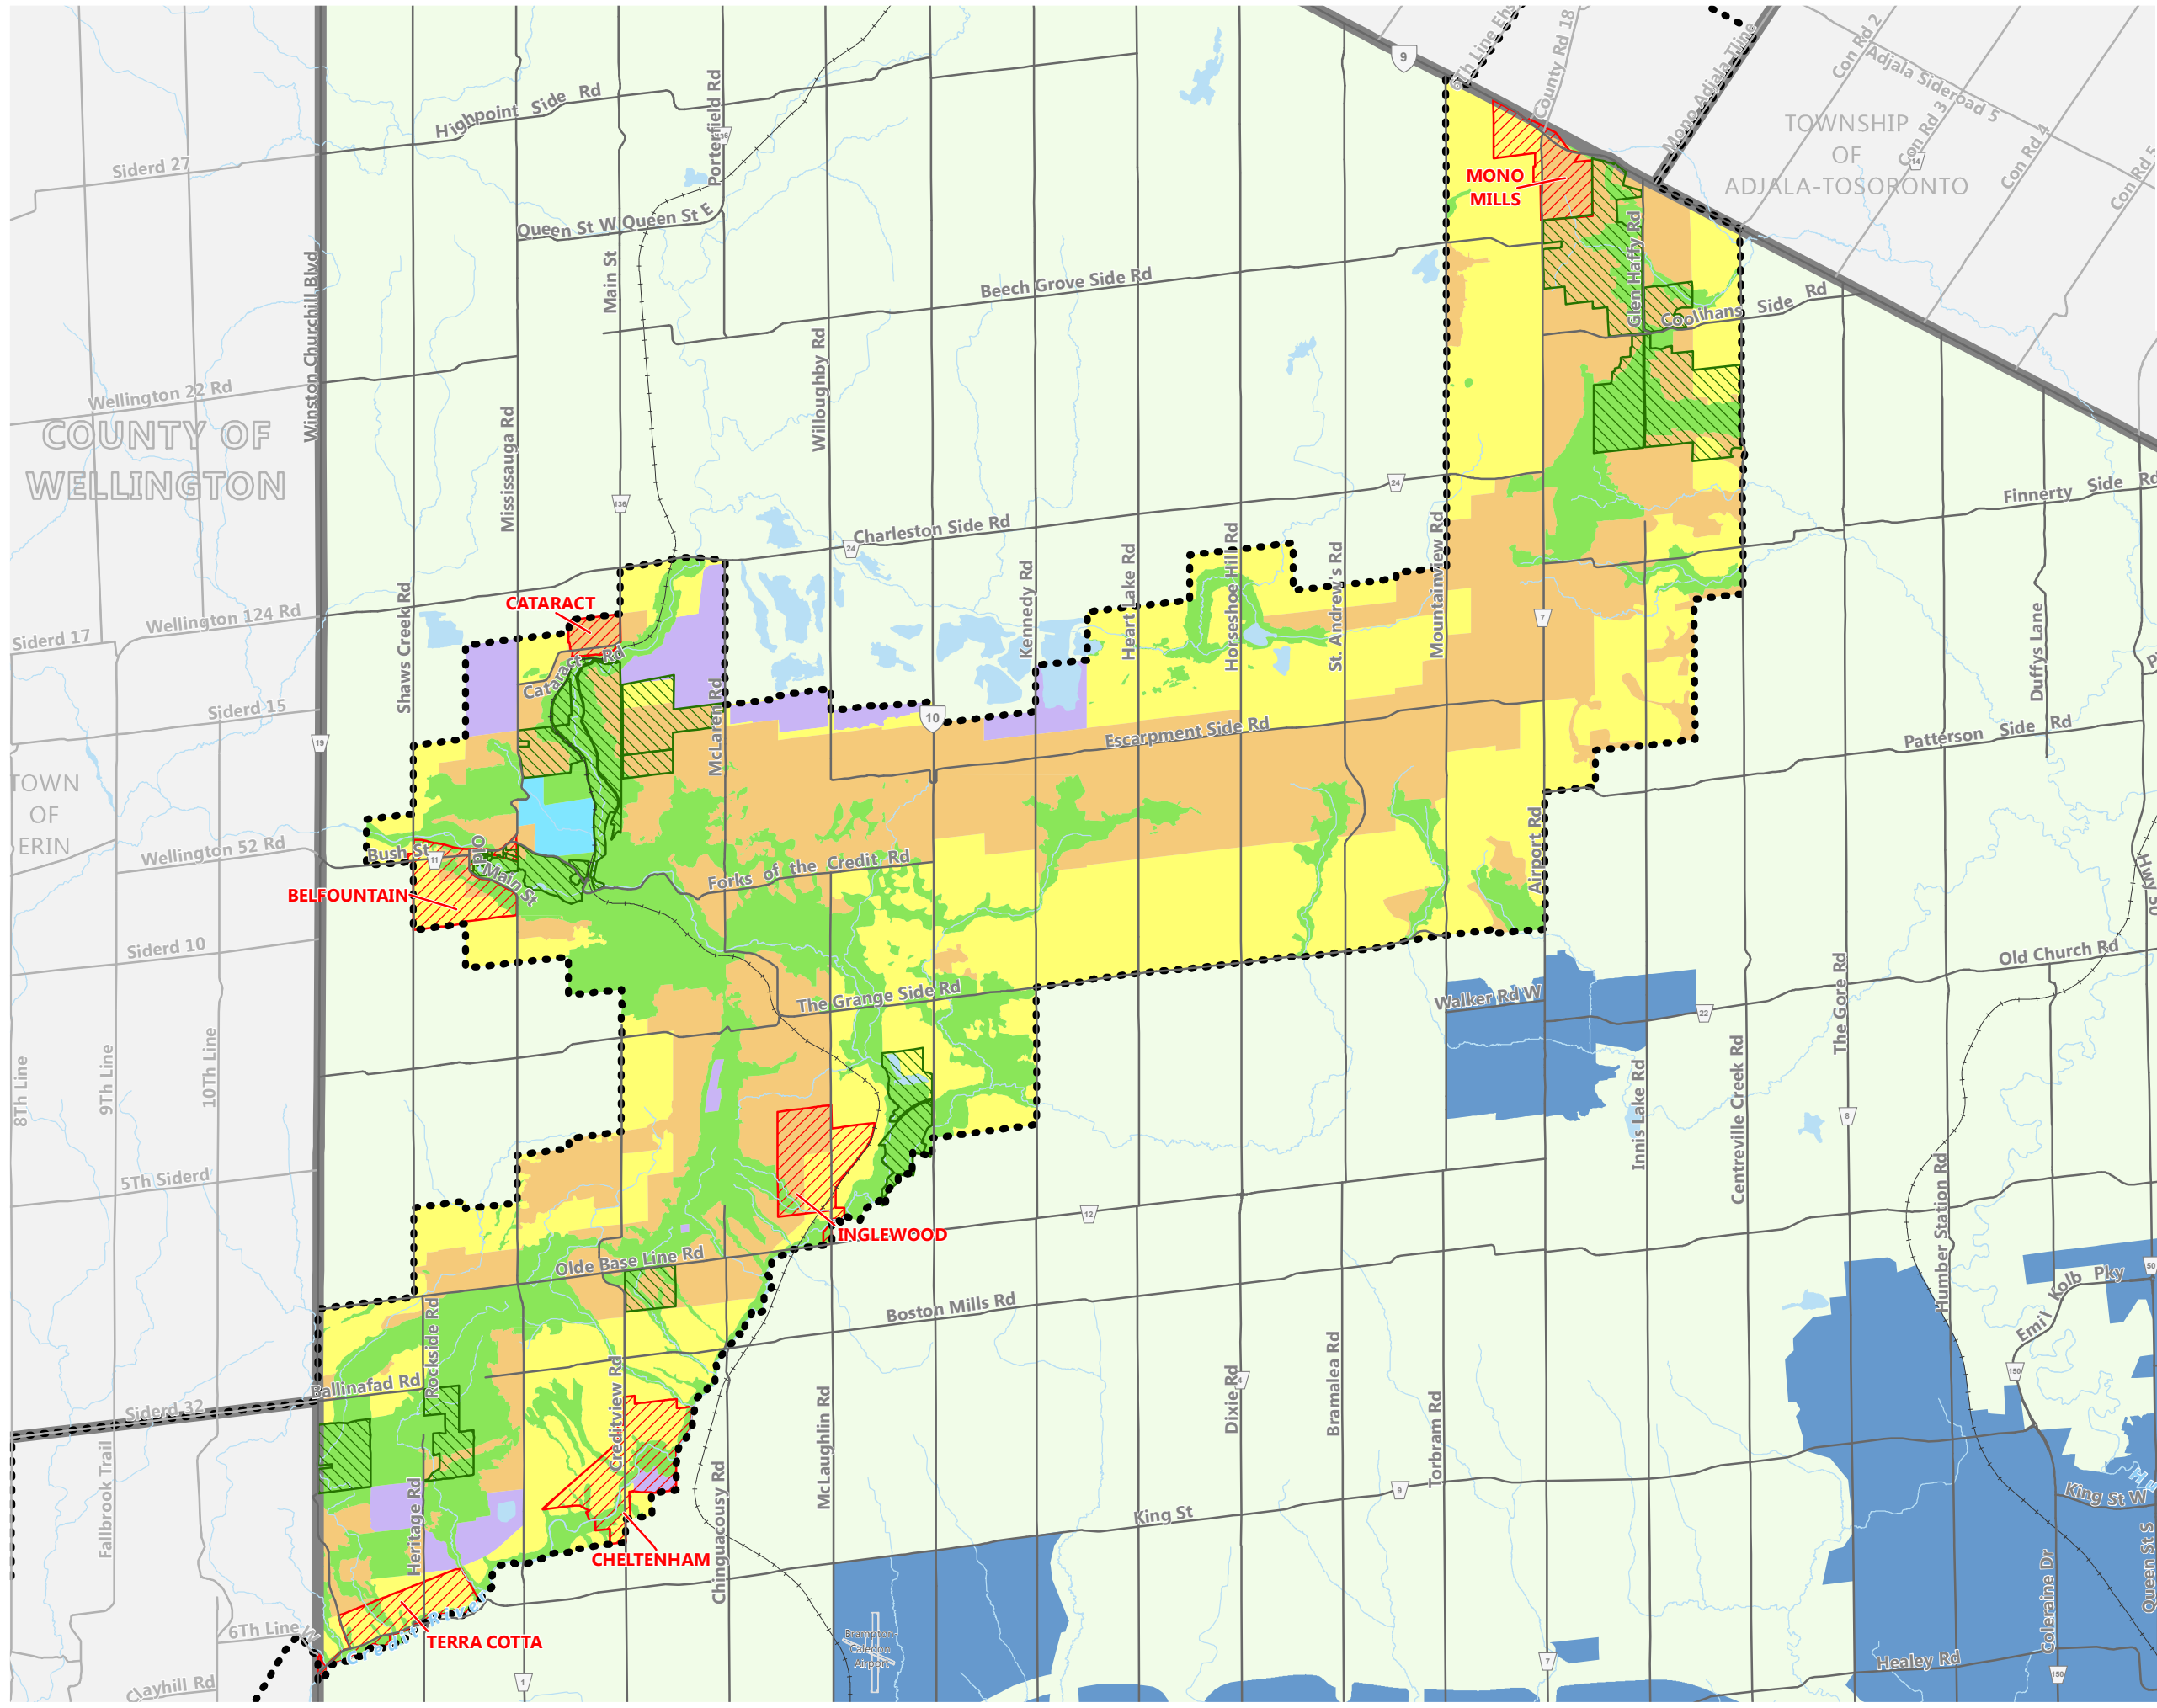

Official **Plan**
**NIAGARA ESCARPMENT
 PLAN AREA (NEP)
 LAND USE DESIGNATIONS**

SCHEDULE B-2

April 2022

As modified by the Province on November 4, 2022

Legend

- Niagara Escarpment Plan Area Boundary

NEP

- Escarpment Natural Area
- Escarpment Protection Area
- Escarpment Rural Area
- Escarpment Recreation Area
- Mineral Resource Extraction Area
- Minor Urban Centre

Overlay

- Niagara Escarpment Parks and Open Space System
- Rural System Outside NEP
- Urban System Outside NEP

0 500 1,000 1,500 2,000 2,500
Metres

This Schedule forms part of the Region of Peel Official Plan and should be read in conjunction with the Plan's written text and with the local municipal official plans.

Information outside of Peel Region is shown on this Schedule for illustrative purposes to display inter-regional linkages.

Region of Peel
working with you

© Region of Peel, Peel Data Centre | November, 2022
 V:\Projects\OfficialPlan\2_Amendments\Working\Schedule_B-2\Schedule_B-2_20221123.mxd