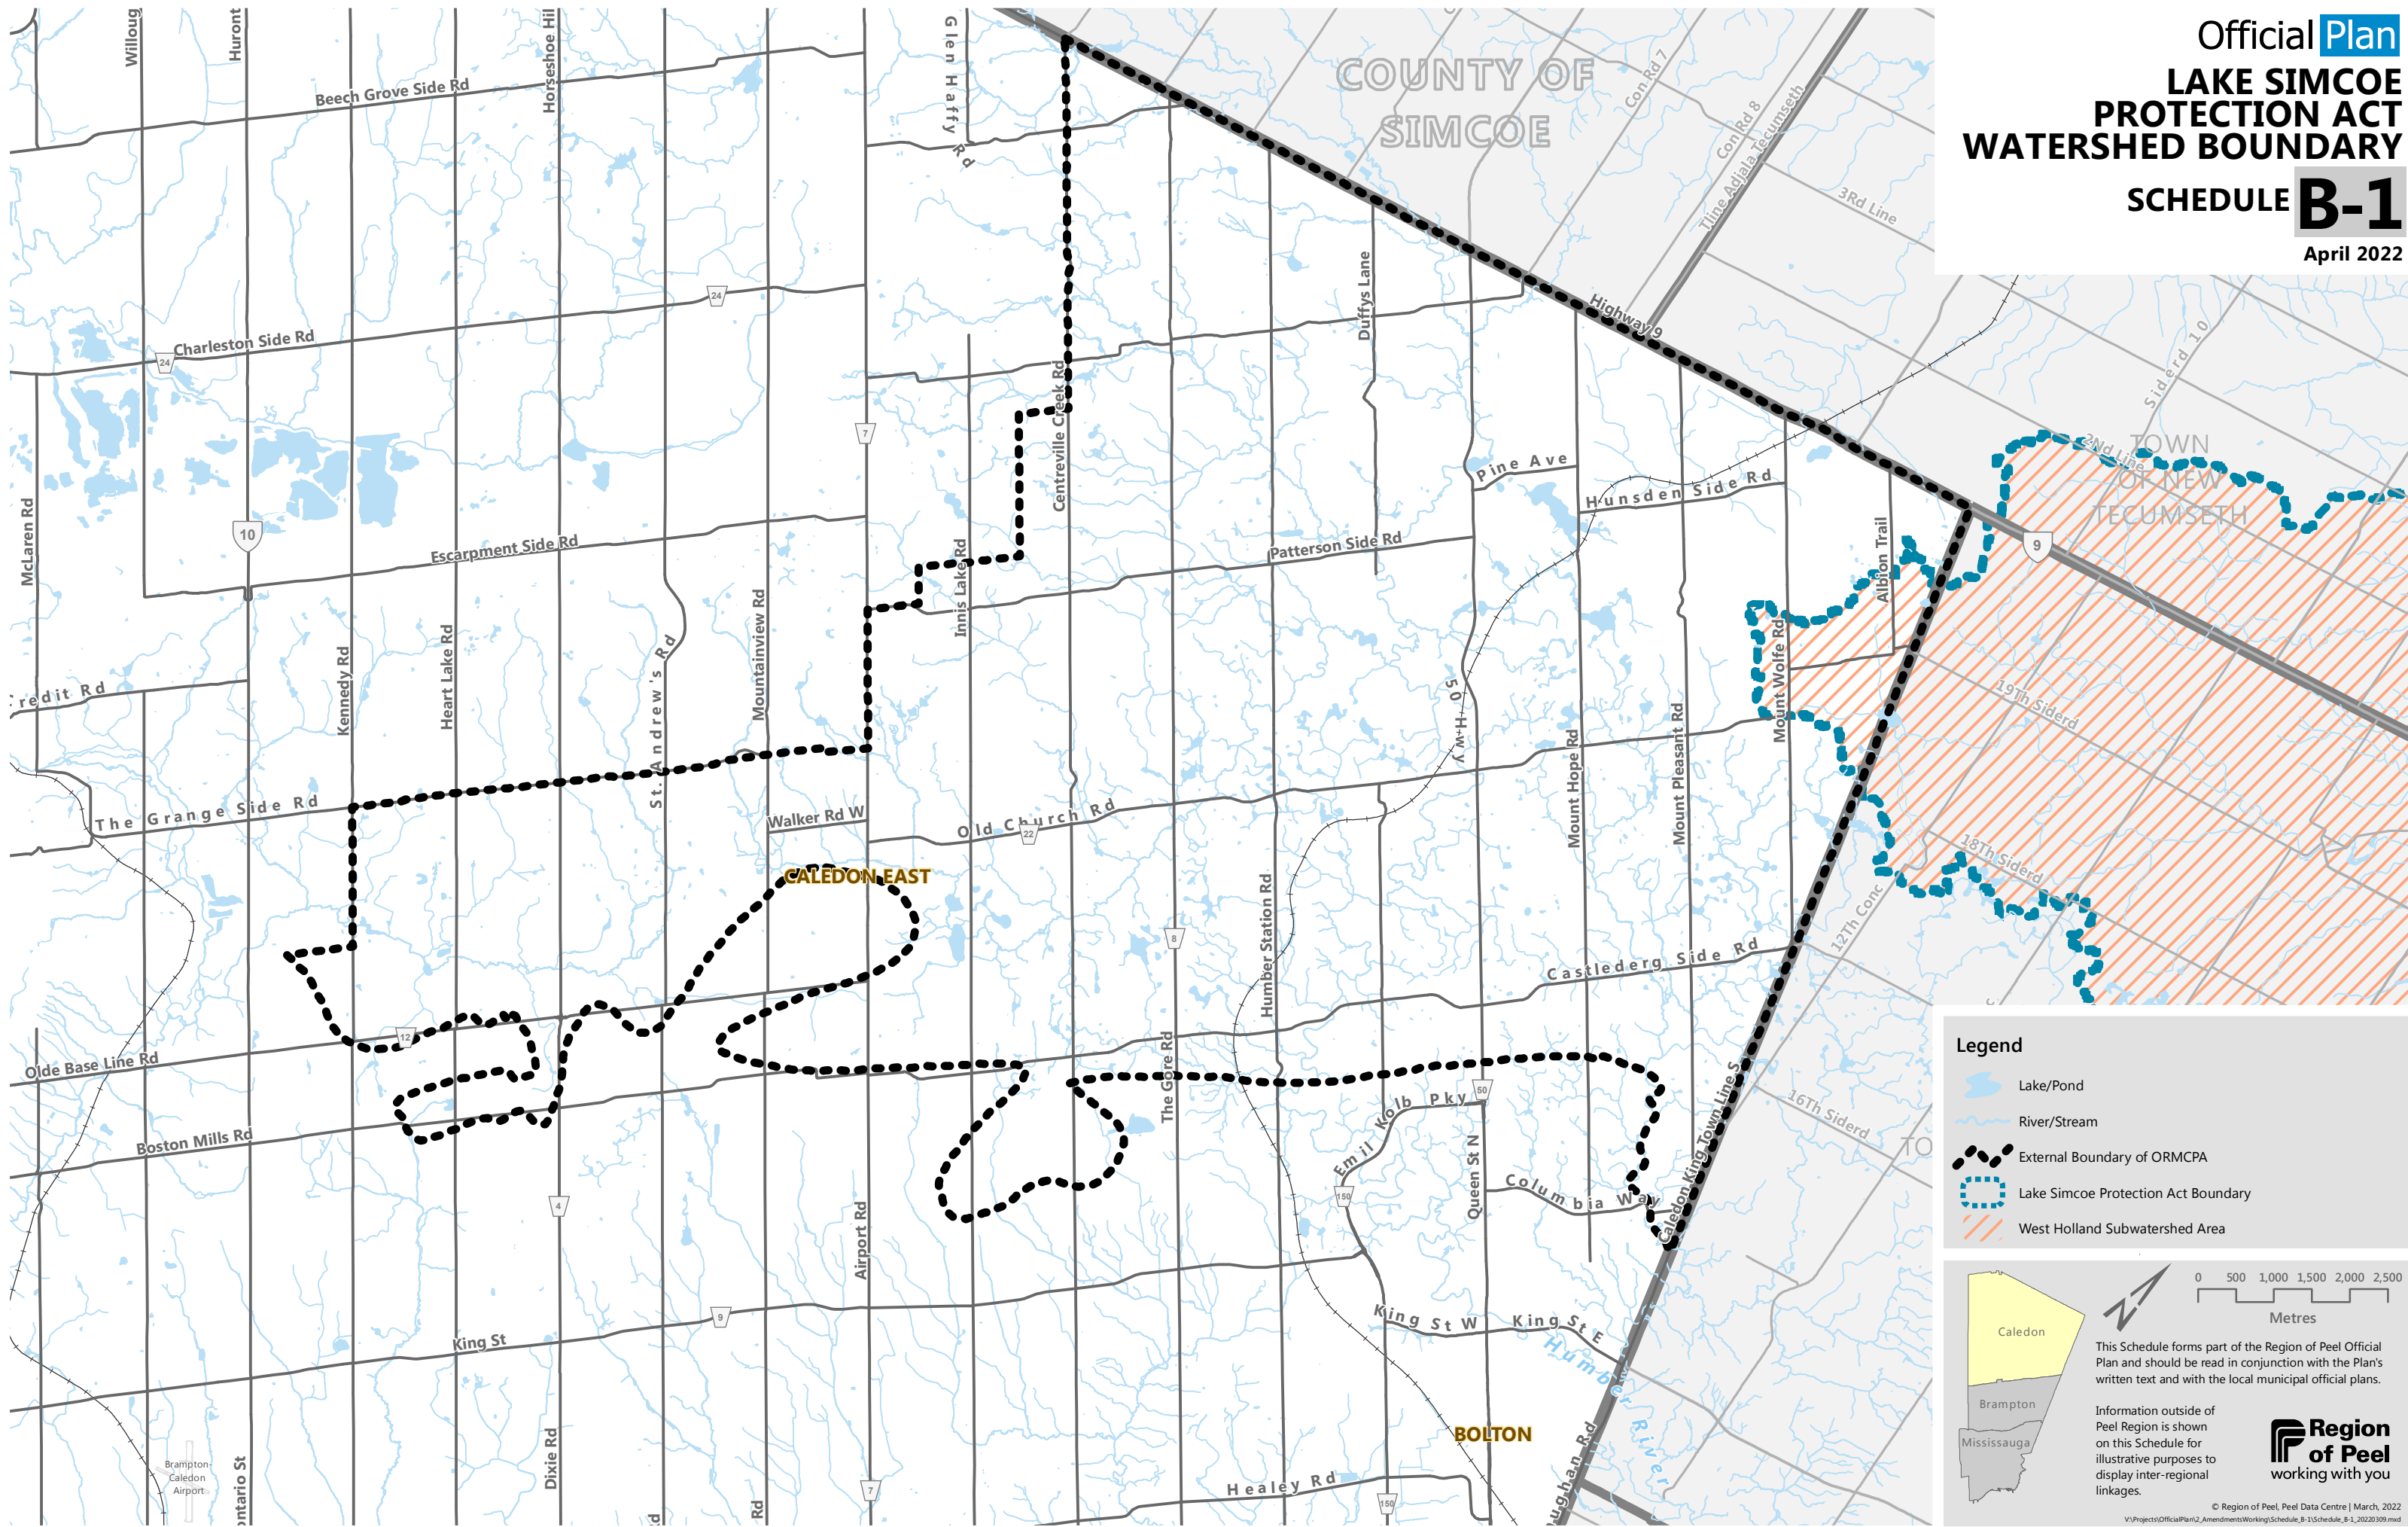

Official **Plan**
**LAKE SIMCOE
 PROTECTION ACT
 WATERSHED BOUNDARY**
SCHEDULE B-1
 April 2022

Legend

- Lake/Pond
- River/Stream
- External Boundary of ORMCPA
- Lake Simcoe Protection Act Boundary
- West Holland Subwatershed Area

0 500 1,000 1,500 2,000 2,500
 Metres

This Schedule forms part of the Region of Peel Official Plan and should be read in conjunction with the Plan's written text and with the local municipal official plans.

Information outside of Peel Region is shown on this Schedule for illustrative purposes to display inter-regional linkages.

Region of Peel
 working with you

© Region of Peel, Peel Data Centre | March, 2022
 V:\Projects\OfficialPlan\2_Amendments\Working\Schedule_B-1\Schedule_B-1_20220309.mxd