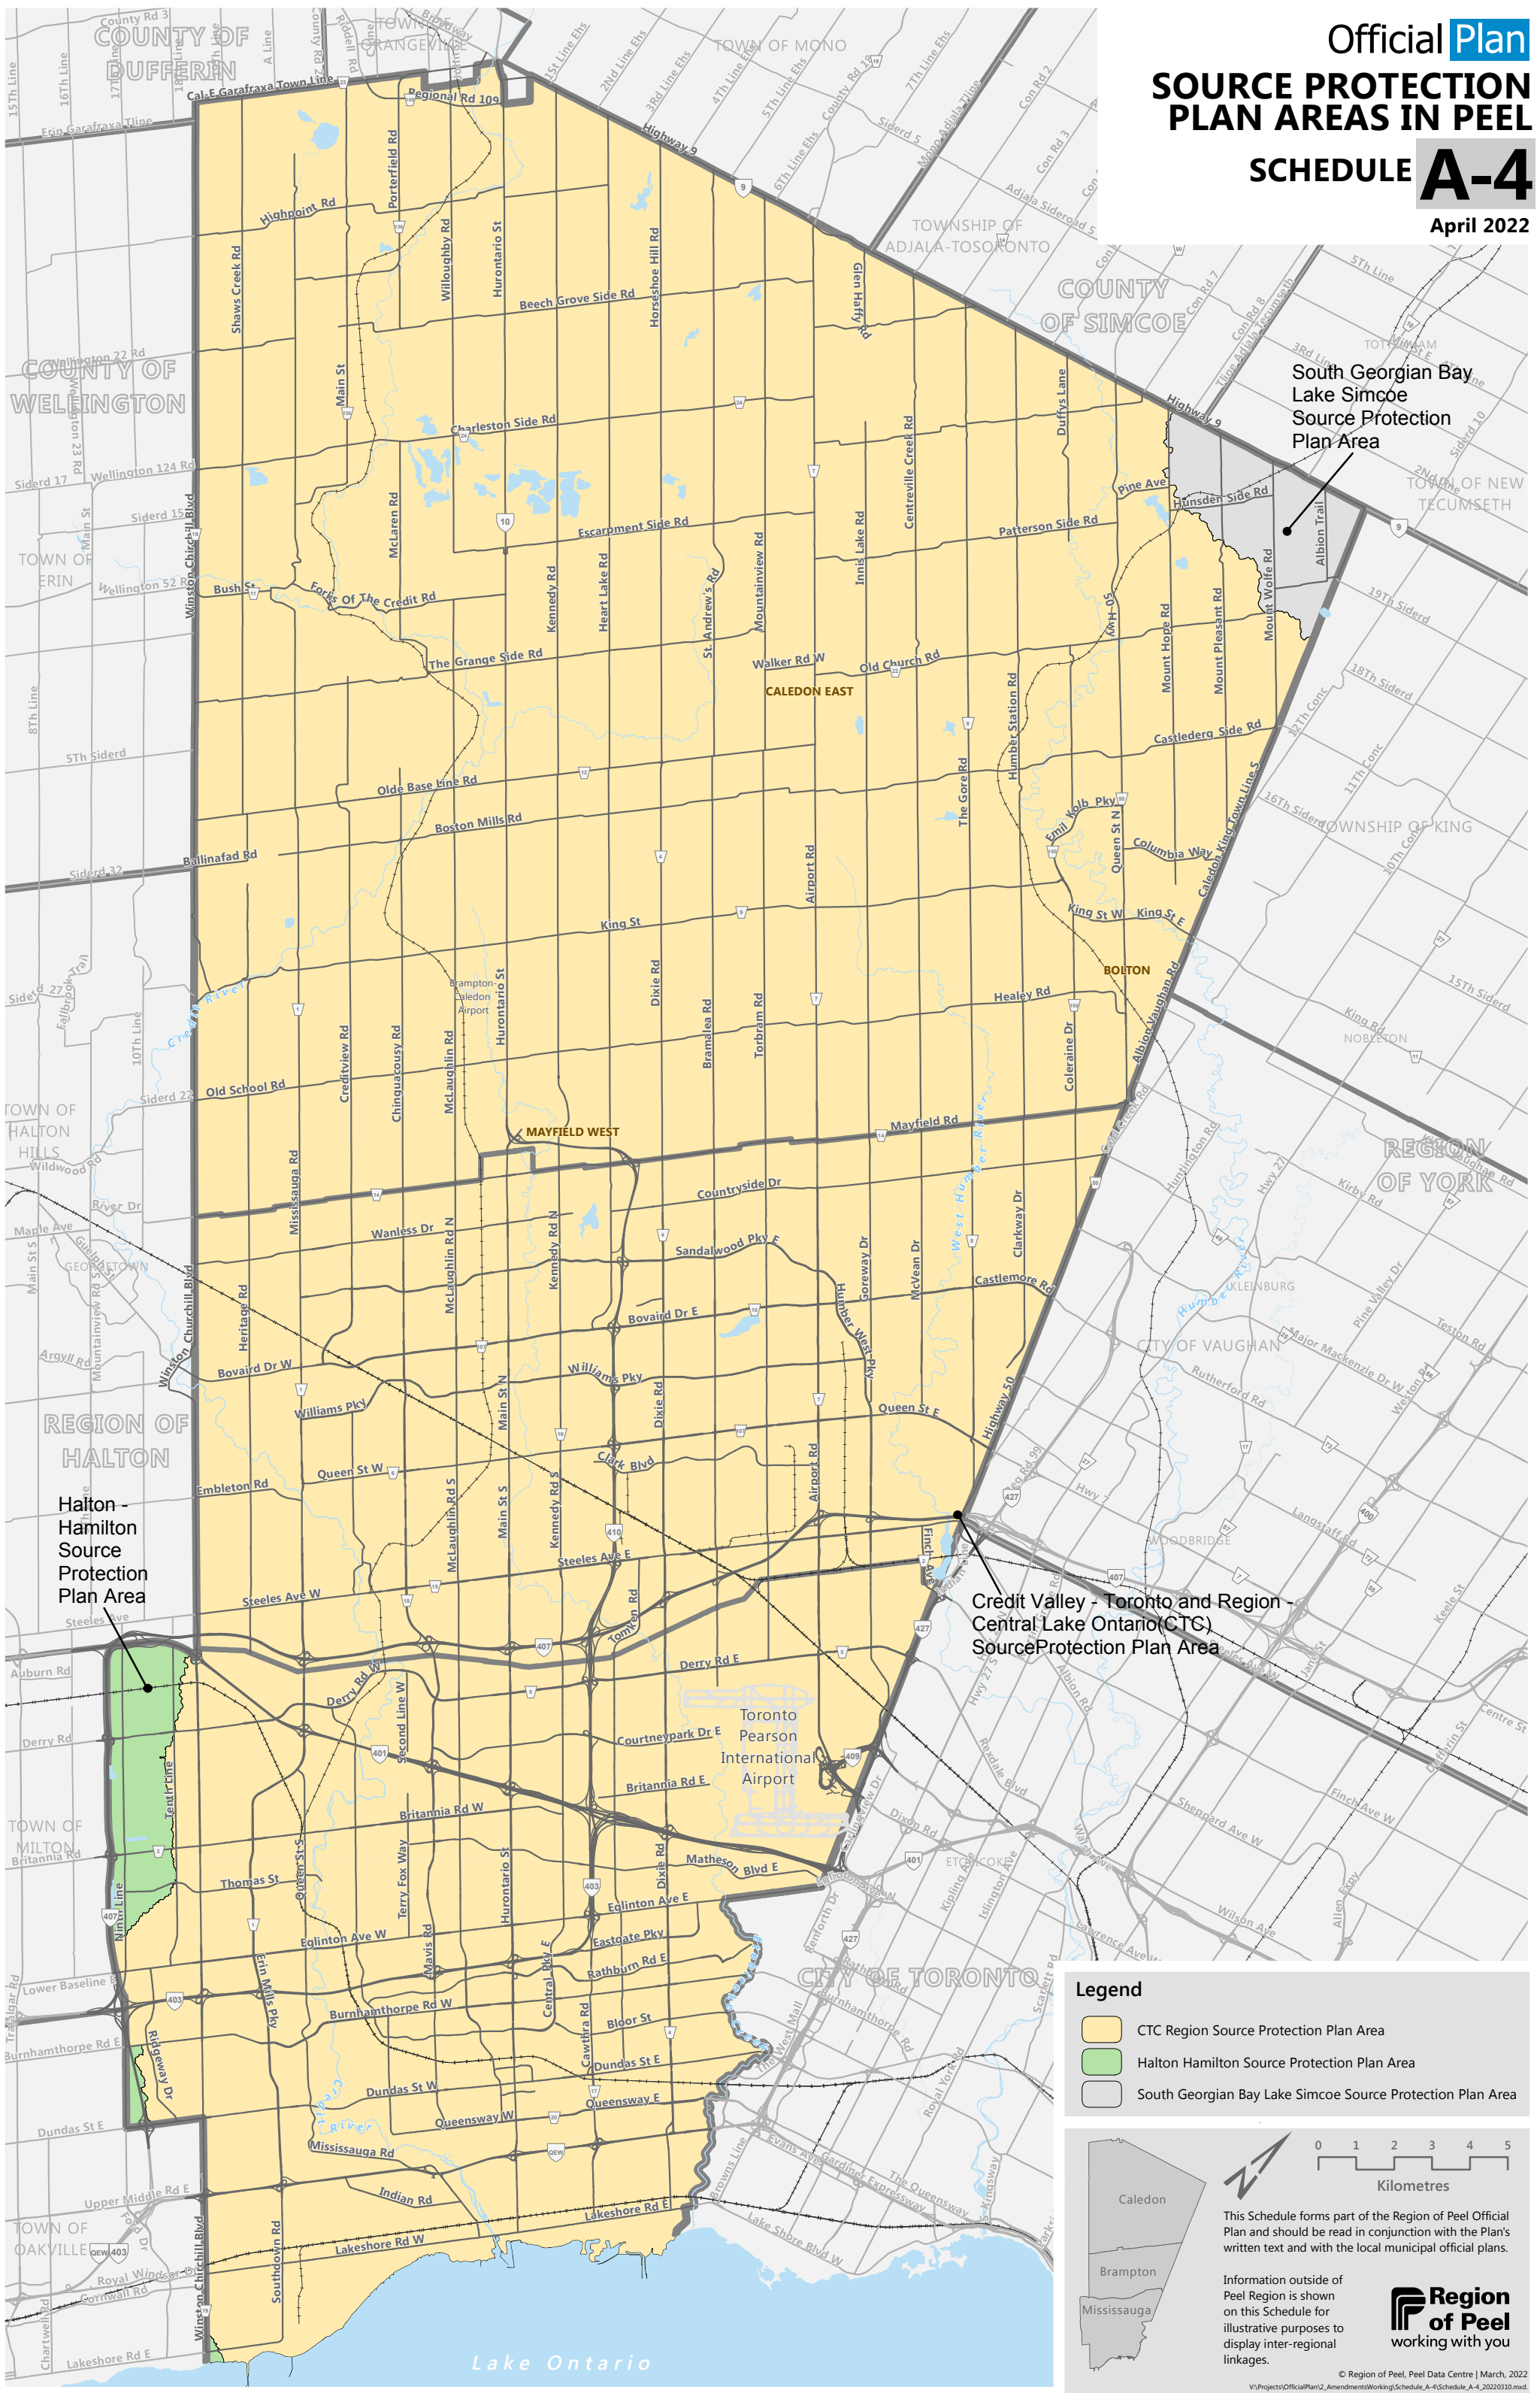

Official Plan
**SOURCE PROTECTION
 PLAN AREAS IN PEEL**
SCHEDULE A-4

April 2022

South Georgian Bay
 Lake Simcoe
 Source Protection
 Plan Area

CALEDON EAST

MAYFIELD WEST

BOLTON

Credit Valley - Toronto and Region -
 Central Lake Ontario (CTC)
 Source Protection Plan Area

Halton -
 Hamilton
 Source
 Protection
 Plan Area

Legend

- CTC Region Source Protection Plan Area
- Halton Hamilton Source Protection Plan Area
- South Georgian Bay Lake Simcoe Source Protection Plan Area

This Schedule forms part of the Region of Peel Official Plan and should be read in conjunction with the Plan's written text and with the local municipal official plans.

Information outside of Peel Region is shown on this Schedule for illustrative purposes to display inter-regional linkages.