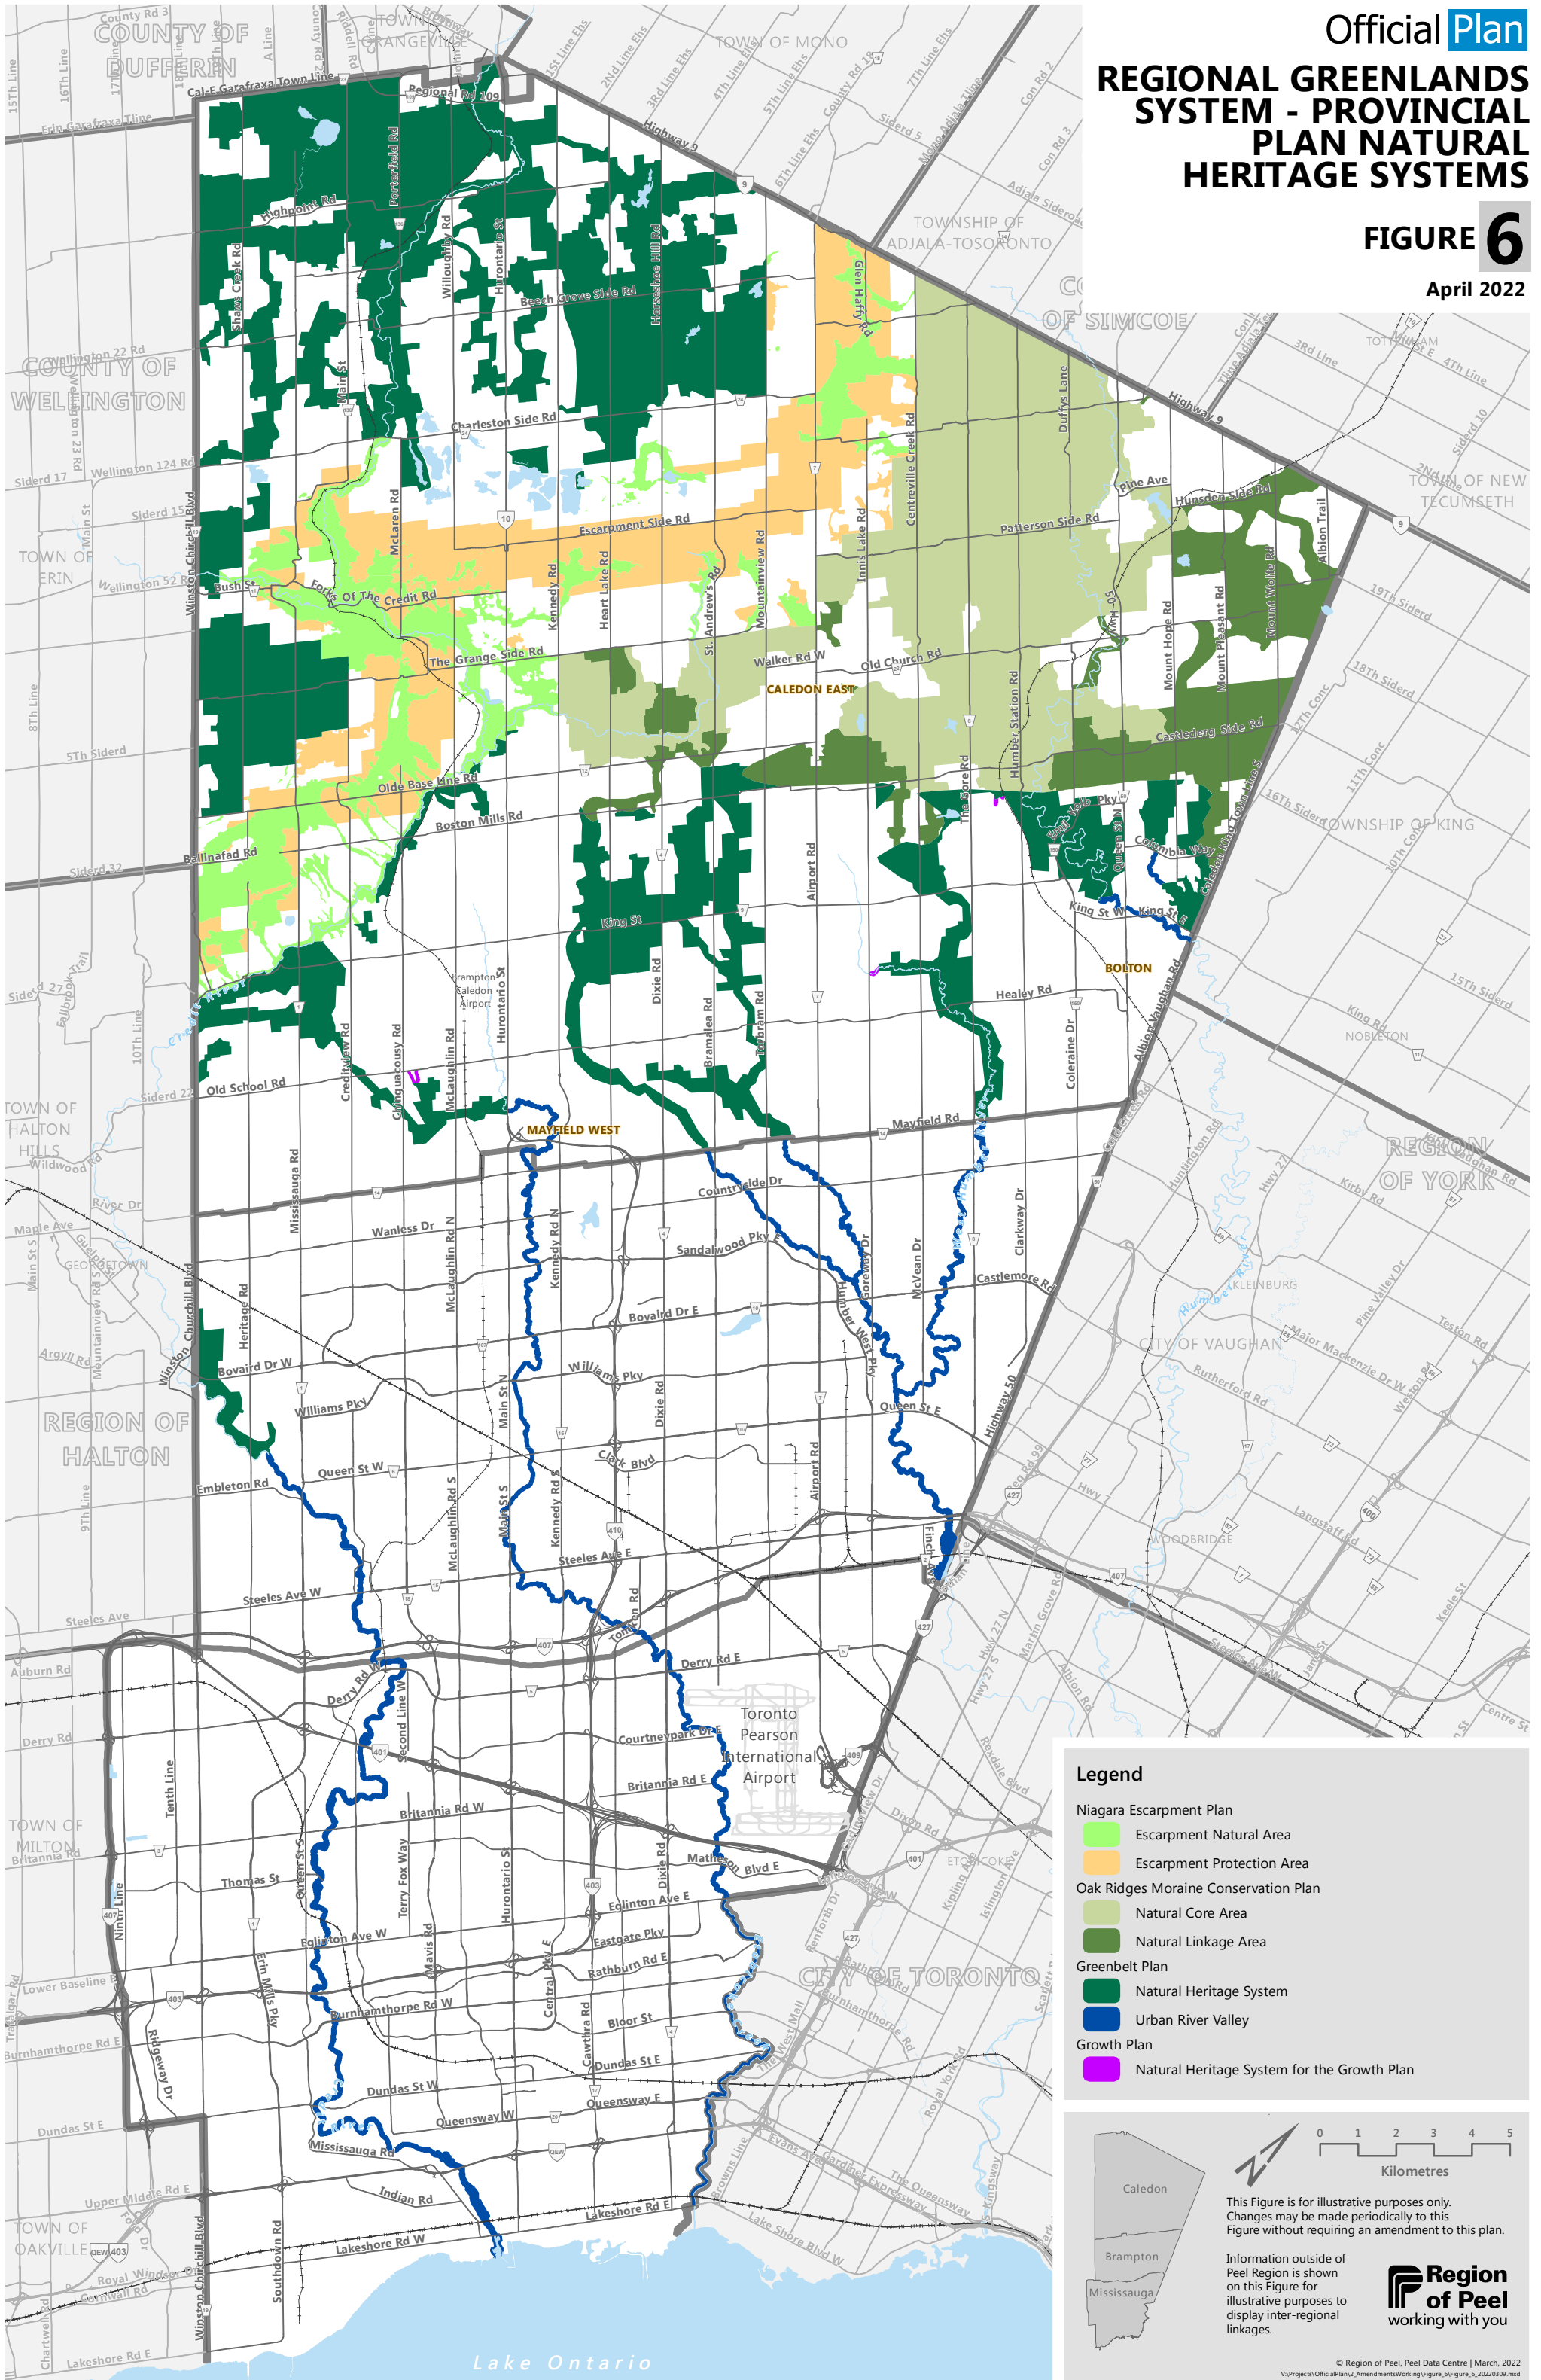

REGIONAL GREENLANDS SYSTEM - PROVINCIAL PLAN NATURAL HERITAGE SYSTEMS

FIGURE 6

April 2022

Legend

- Niagara Escarpment Plan
 - Escarpment Natural Area
 - Escarpment Protection Area
- Oak Ridges Moraine Conservation Plan
 - Natural Core Area
 - Natural Linkage Area
- Greenbelt Plan
 - Natural Heritage System
 - Urban River Valley
- Growth Plan
 - Natural Heritage System for the Growth Plan

0 1 2 3 4 5
Kilometres

This Figure is for illustrative purposes only. Changes may be made periodically to this Figure without requiring an amendment to this plan.

Information outside of Peel Region is shown on this Figure for illustrative purposes to display inter-regional linkages.

Region of Peel
working with you

© Region of Peel, Peel Data Centre | March, 2022
V:\Projects\OfficialPlan2_Amendments\Working\Figure_6\Figure_6_20220309.mxd