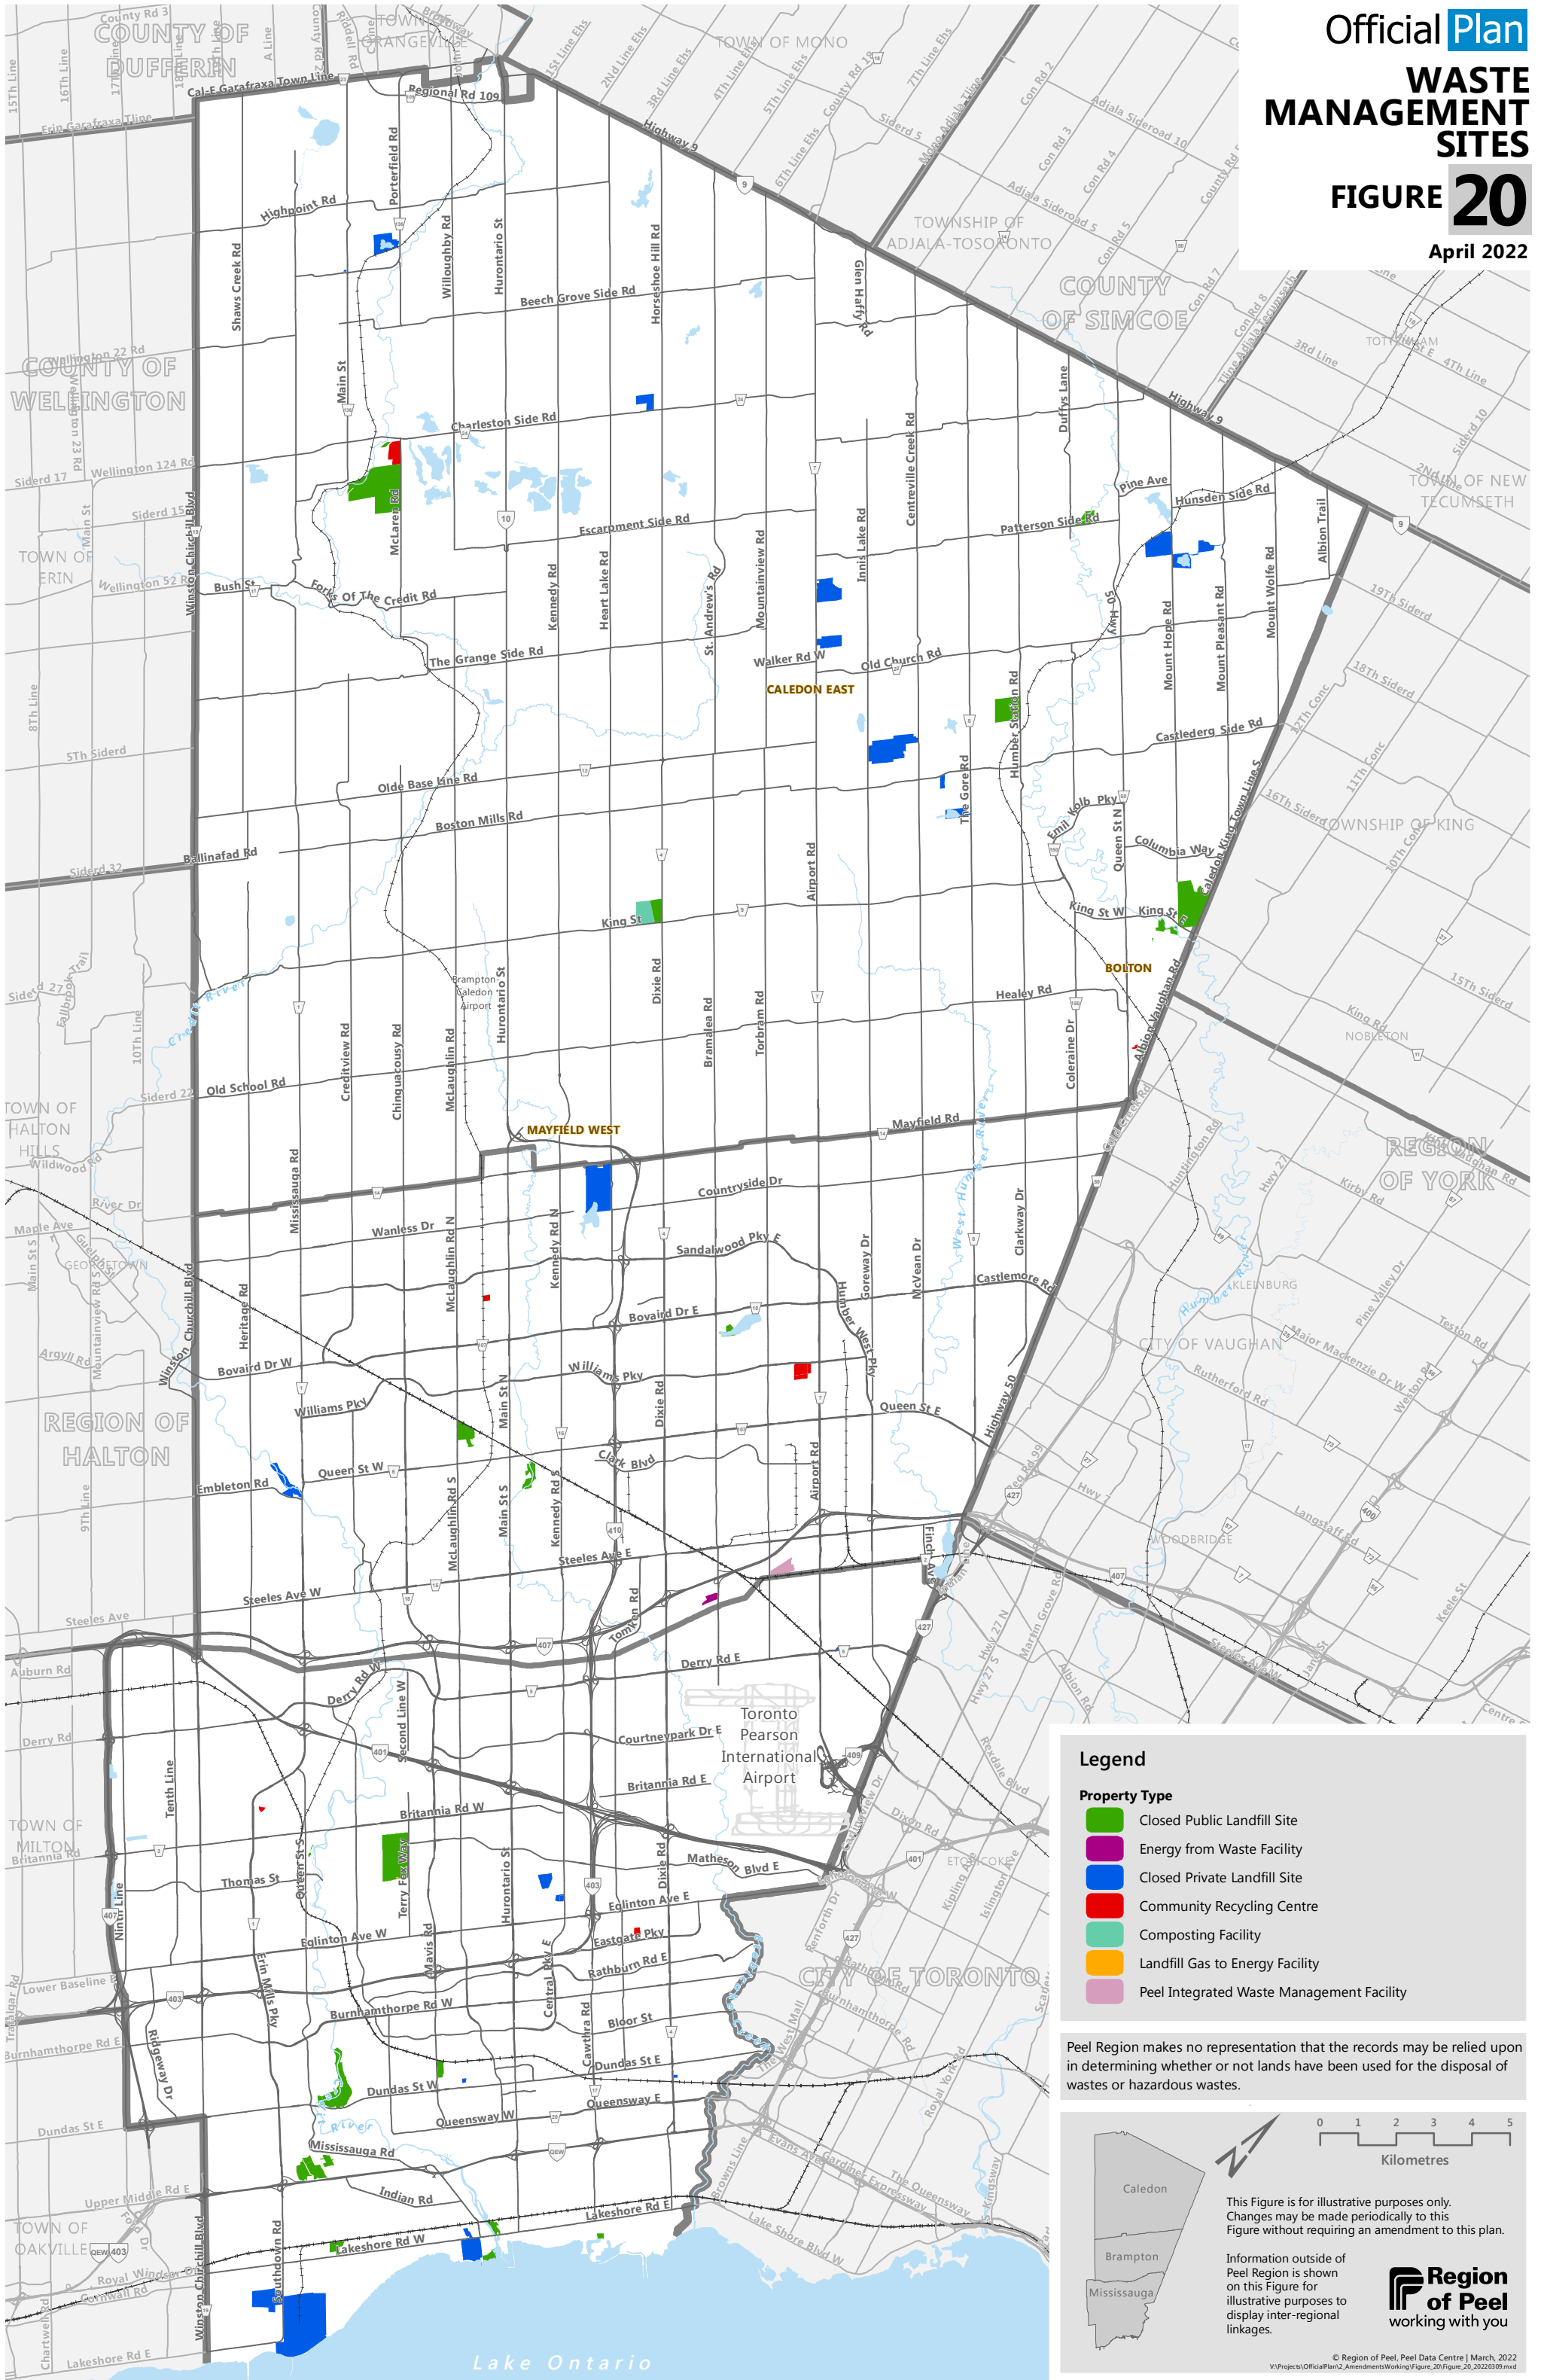

# WASTE MANAGEMENT SITES

## FIGURE 20

April 2022

**Legend**

**Property Type**

- Closed Public Landfill Site
- Energy from Waste Facility
- Closed Private Landfill Site
- Community Recycling Centre
- Composting Facility
- Landfill Gas to Energy Facility
- Peel Integrated Waste Management Facility

Peel Region makes no representation that the records may be relied upon in determining whether or not lands have been used for the disposal of wastes or hazardous wastes.

0 1 2 3 4 5  
Kilometres

This Figure is for illustrative purposes only. Changes may be made periodically to this Figure without requiring an amendment to this plan.

Information outside of Peel Region is shown on this Figure for illustrative purposes to display inter-regional linkages.

**Region of Peel**  
working with you