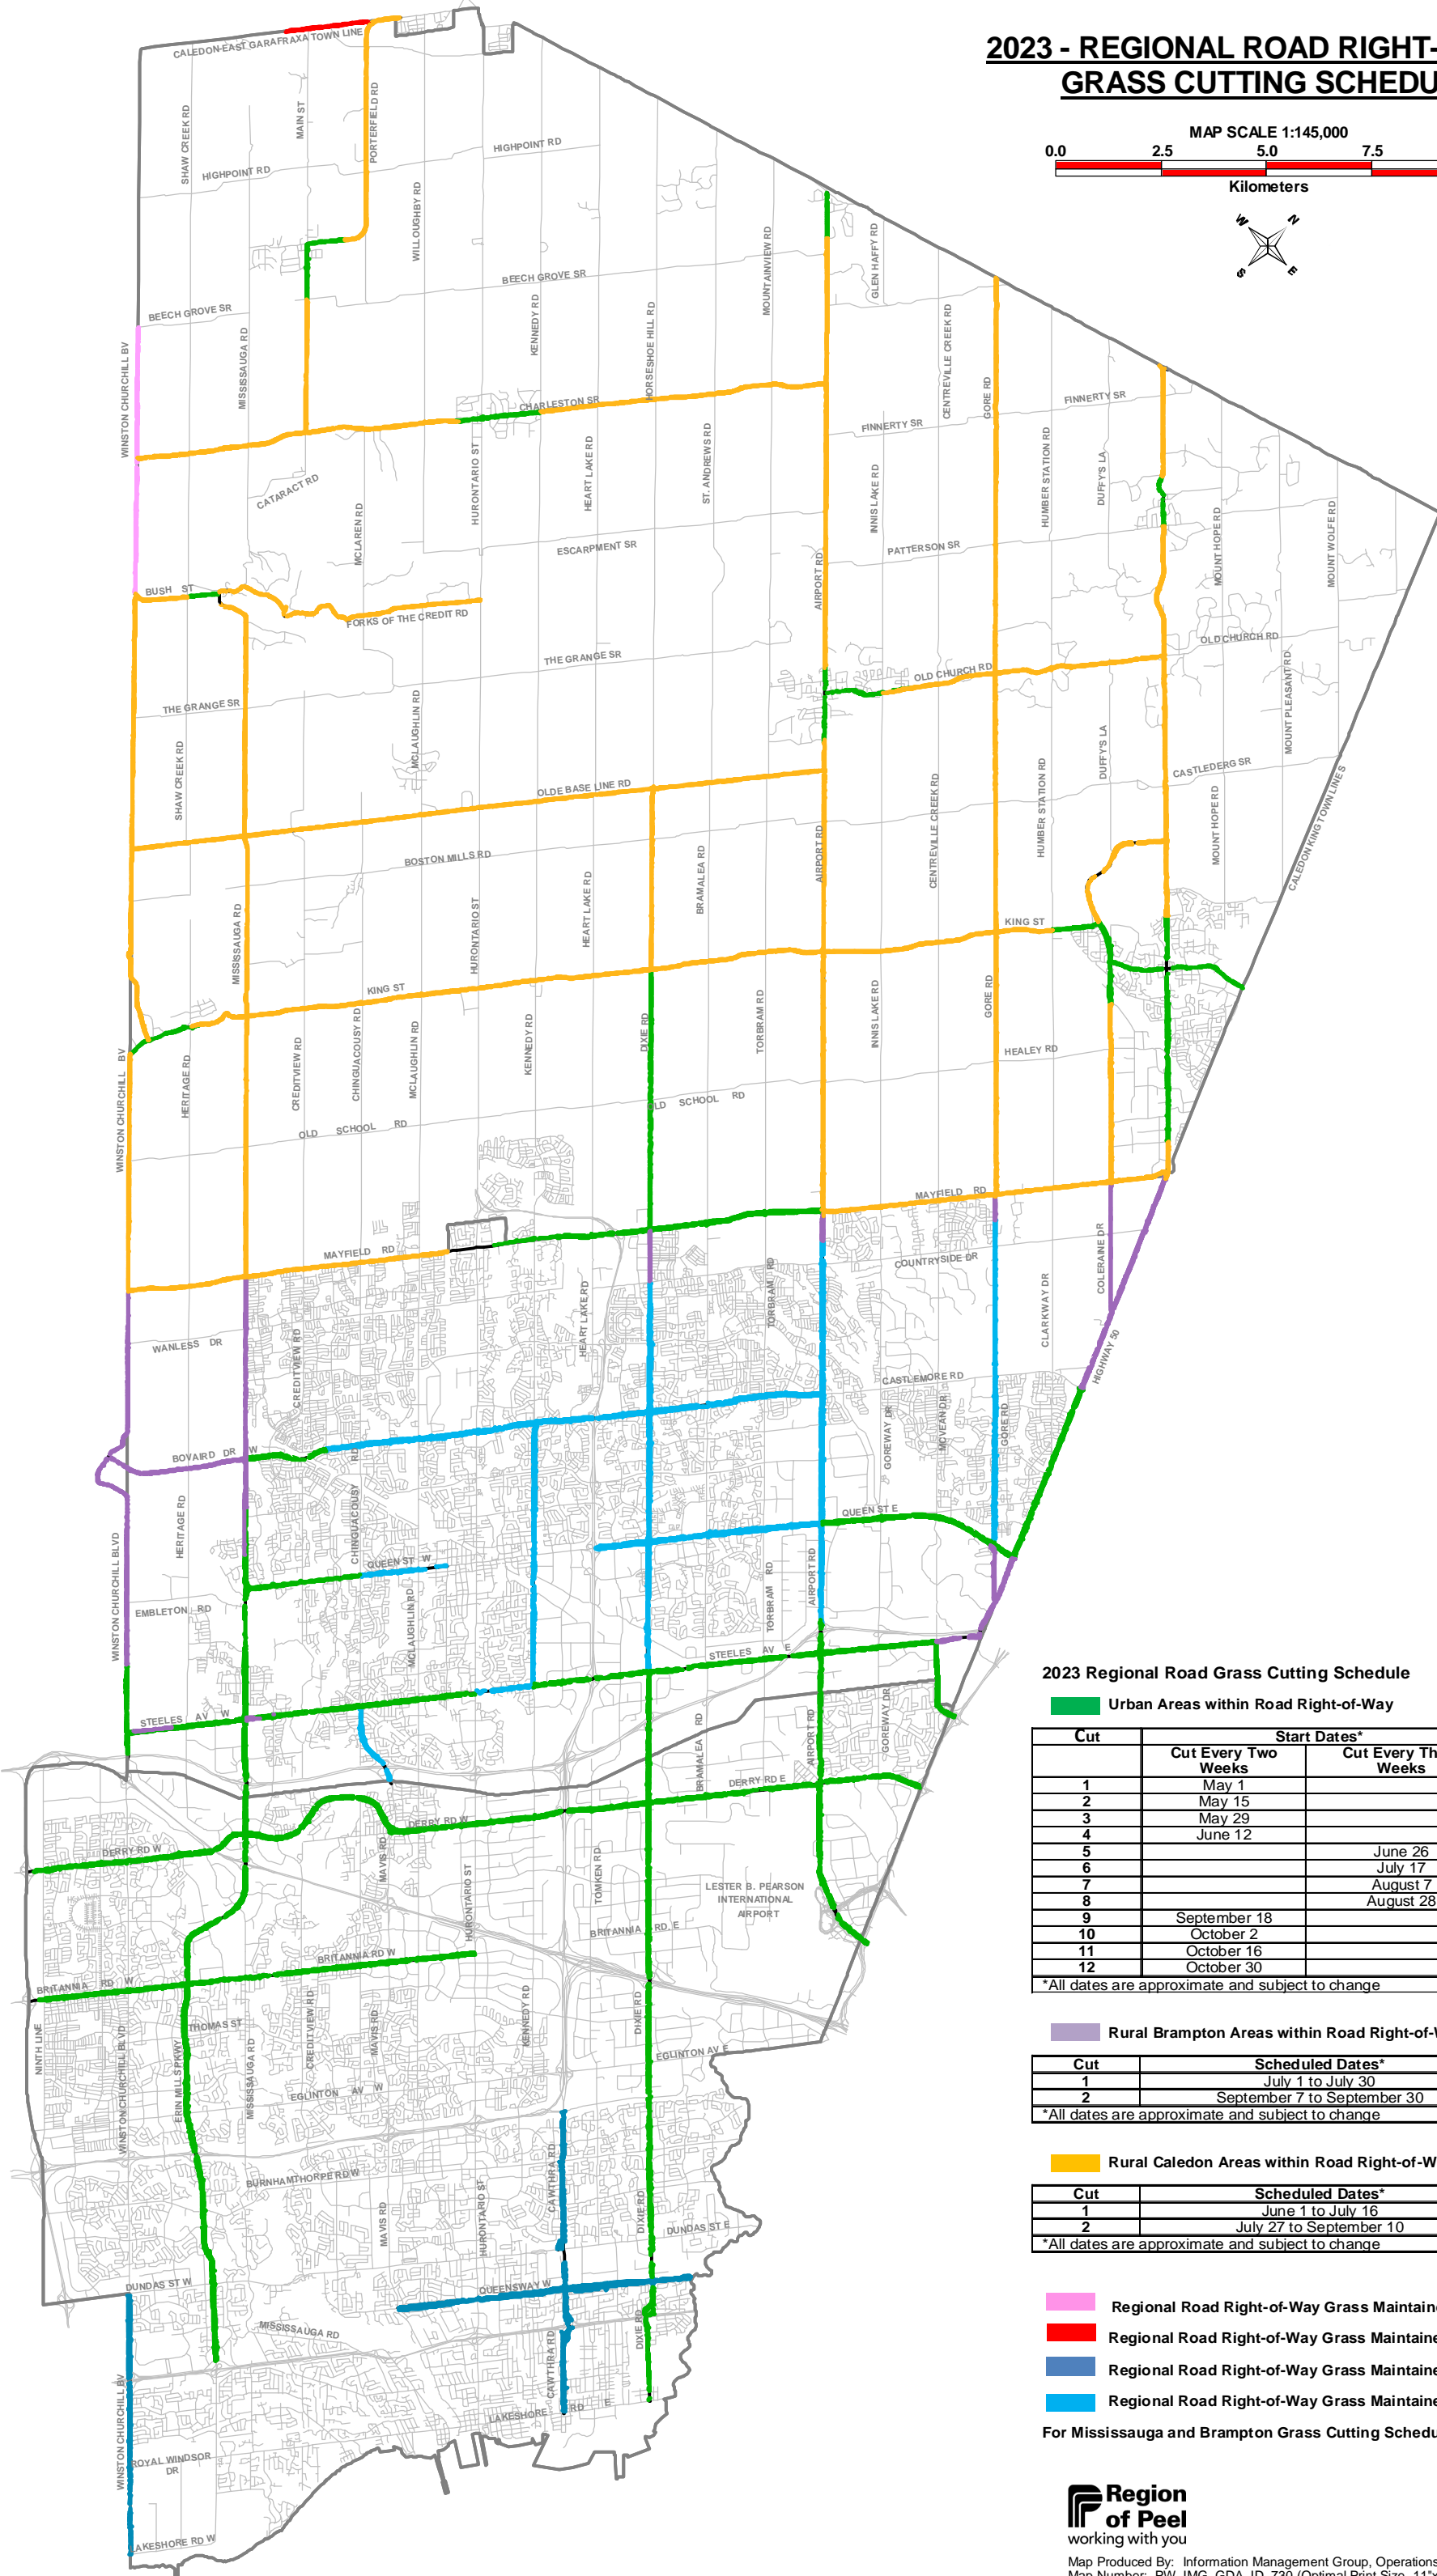

2023 - REGIONAL ROAD RIGHT-OF-WAY GRASS CUTTING SCHEDULE

MAP SCALE 1:145,000
0.0 2.5 5.0 7.5 10.0

Kilometers

2023 Regional Road Grass Cutting Schedule

Urban Areas within Road Right-of-Way

Cut	Start Dates*	
	Cut Every Two Weeks	Cut Every Three Weeks
1	May 1	
2	May 15	
3	May 29	
4	June 12	
5		June 26
6		July 17
7		August 7
8		August 28
9	September 18	
10	October 2	
11	October 16	
12	October 30	

*All dates are approximate and subject to change

Rural Brampton Areas within Road Right-of-Way

Cut	Scheduled Dates*
	1
2	September 7 to September 30

*All dates are approximate and subject to change

Rural Caledon Areas within Road Right-of-Way

Cut	Scheduled Dates*
	1
2	July 27 to September 10

*All dates are approximate and subject to change

- █ Regional Road Right-of-Way Grass Maintained by the Wellington County
- █ Regional Road Right-of-Way Grass Maintained by the Dufferin County
- █ Regional Road Right-of-Way Grass Maintained by the City of Mississauga
- █ Regional Road Right-of-Way Grass Maintained by the City of Brampton